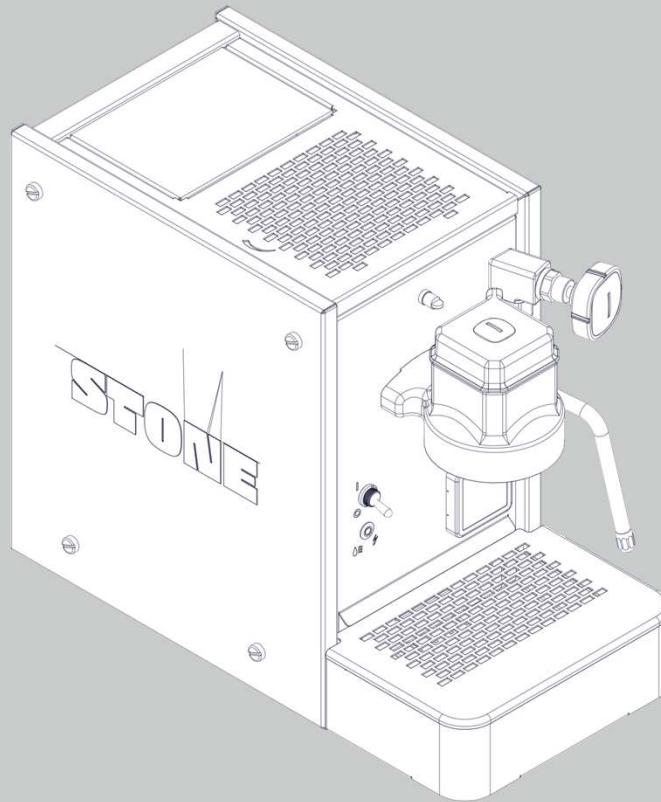

STONE LITE

STONE
Lite

www.stone-espresso.com

BODY PANEL – STONE LITE

STONE
Lite

ID	CODE	DESCRIPTION
1	SL05997871	BACK PANEL BLACK
	SL05997872	BACK PANEL WHITE
	SL01997786	BACK PANEL STAINLESS STEEL
2	SL00997868	LATERAL PANEL BLACK
	SL00997869	LATERAL PANEL WHITE
	SL01997784	LATERAL PANEL STAINLESS STEEL
3	SL31997860	STONE LITE SCREW
4	SL52007861	SPACER
5	A330008674	WASHER H 1 MM
6	A330008675	WASHER H 2,5 MM
7	SL019907787	CUPS TRAY
8	SL01997996	COVER DRIP TRAY BLACK
	SL01997995	COVER DRIP TRAY WHITE
	SL01997994	COVER DRIP TRAY STAINLESS STEEL
9	A019907880	STONE LITE FOOT