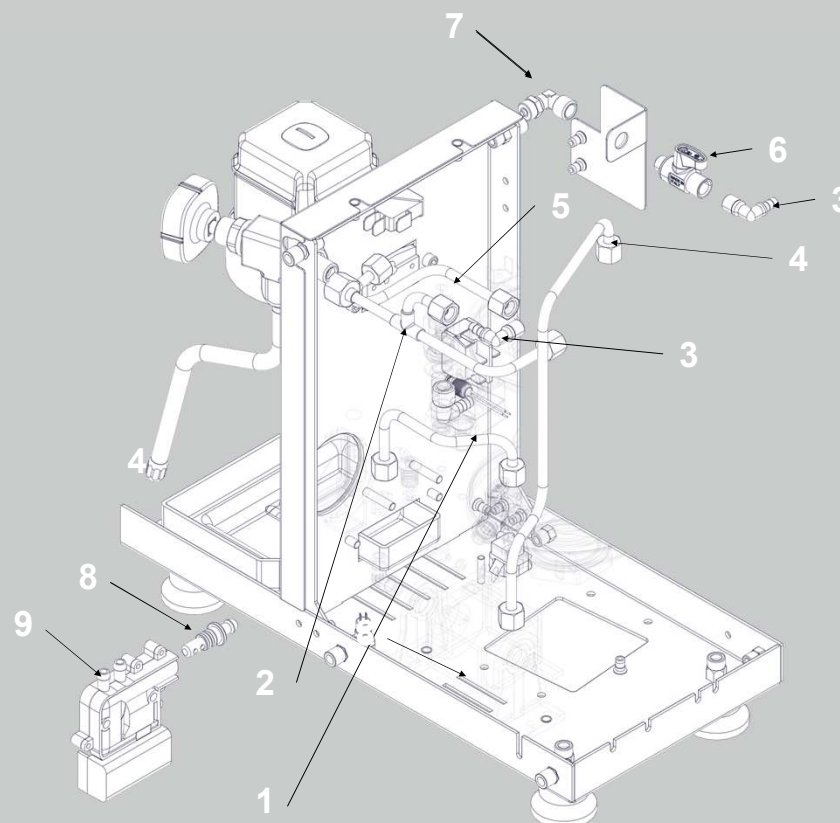

HOT CIRCUIT

STONE

ID	CODE	DESCRIPTION
1	ST27997439	
2	ST27997554	STEAM PIPE
3	A229904511	FITTING
4	ST27997436	HEAT EXCHANGER PIPE
5	ST27997437	GROUP PIPE
6	A299904994	TAP
7	A229904350	FITTING
8	A439908042	FLOW BREAKER
9	M439908917	DRAIN COLLECTOR

www.stone-espresso.com