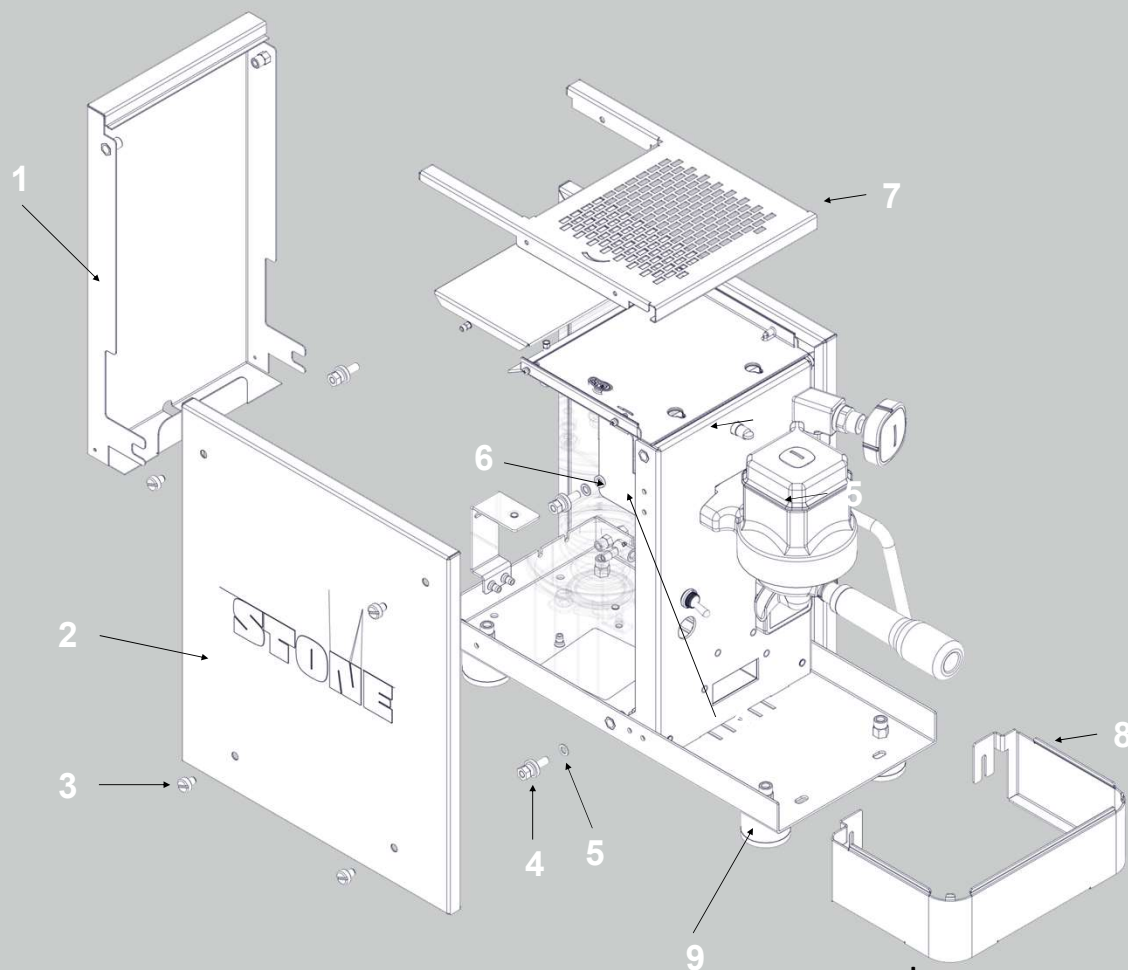

www.stone-espresso.com

STONE LITE

STONE
Lite

www.stone-espresso.com

BODY PANEL – STONE LITE

STONE
Lite

ID	CODE	DESCRIPTION
1	SL05997871	BACK PANEL BLACK
	SL05997872	BACK PANEL WHITE
	SL01997786	BACK PANEL STAINLESS STEEL
2	SL00997868	LATERAL PANEL BLACK
	SL00997869	LATERAL PANEL WHITE
	SL01997784	LATERAL PANEL STAINLESS STEEL
3	SL31997860	STONE LITE SCREW
4	SL52007861	SPACER
5	A330008674	WASHER H 1 MM
6	A330008675	WASHER H 2,5 MM
7	SL019907787	CUPS TRAY
8	SL01997996	COVER DRIP TRAY BLACK
	SL01997995	COVER DRIP TRAY WHITE
	SL01997994	COVER DRIP TRAY STAINLESS STEEL
9	A019907880	STONE LITE FOOT