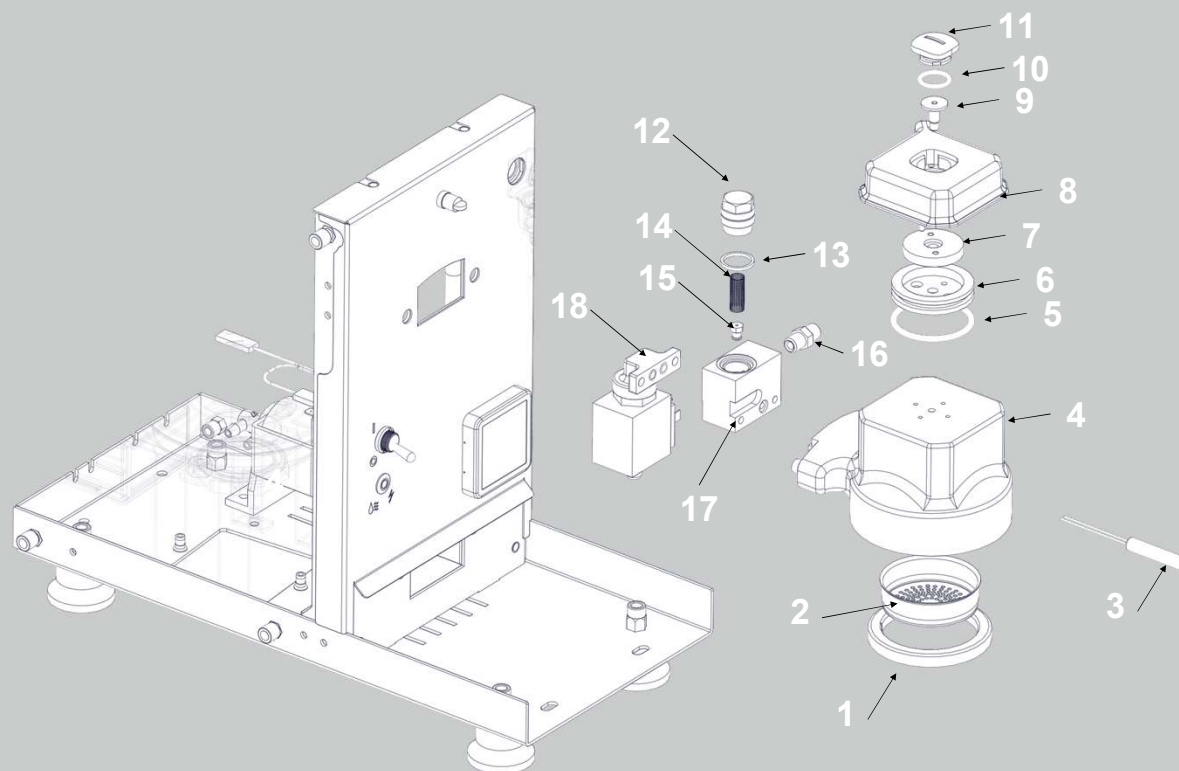

GROUP

STONE

ID	CODE	DESCRIPTION
1	C449900229	GROUP GASKET
2	C519900103	GROUP FILTER
3	ST19997434	HEATING ELEMENTS 230 V
	ST19997435	HEATING HELEMENTS 115 V
4	ST22997616	GROUP
5	ST44997261	OR LOWER SUPPORT
6	ST43997105	LOWER SUPPORT
7	ST43997275	MIDDLE SUPPORT
8	ST43997104	PADDLE STONE
	ST08997625	PADDLE STONE WOOD
9	ST52997731	PADDLE SCREW
10	ST44997126	OR PLUG
11	ST43997274	COVER PADDLE
12	R22NI05891	NUT
13	A449904331	TEFLON GASKET
14	C619900554	FILTER
15	R619905547	GIGLEUR
16	C229900518	FITTING
17	ST22997732	GROUP BLOCK
18	ST19997382	EV GROUP 230 V
	ST19997383	EV GROUP 115 V

www.stone-espresso.com