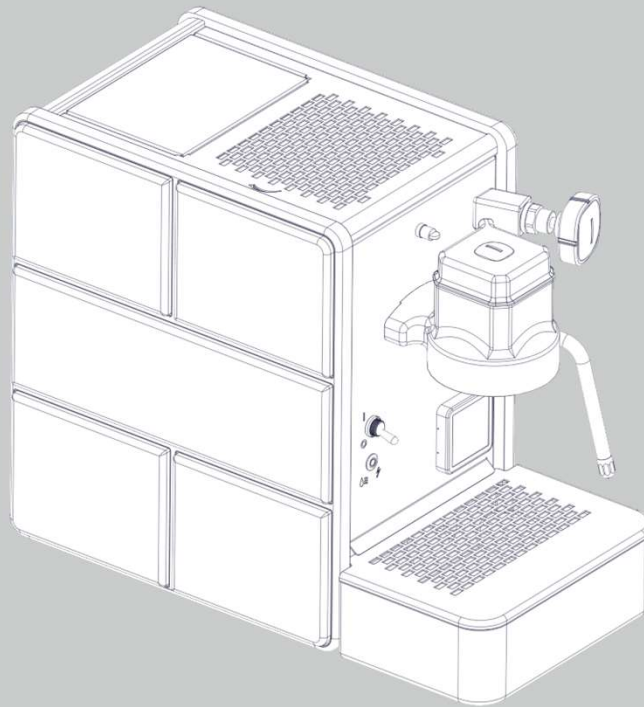

STONE

STONE

www.stone-espresso.com