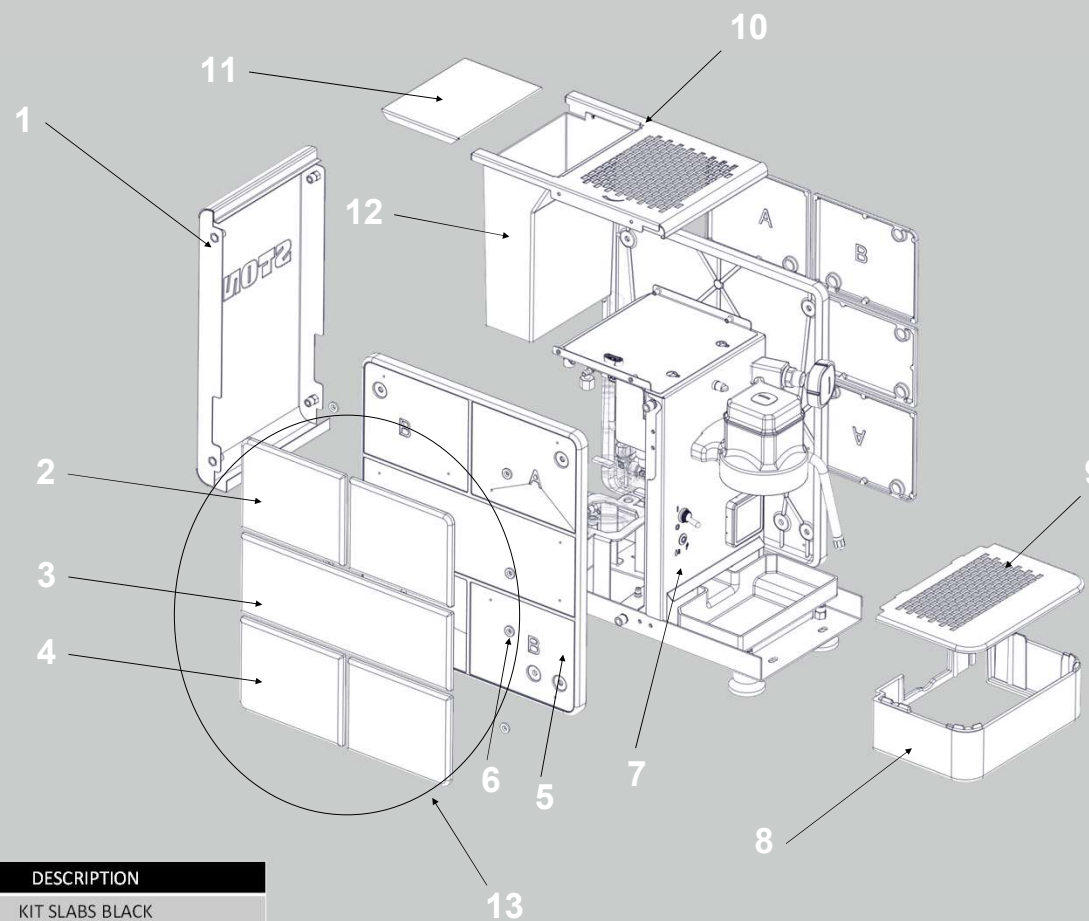

BODY PANEL

ID	CODE	DESCRIPTION
1	ST01997115	BACK PANEL
2	ST05997560	B SLAB - PAINTING FINITURE BLACK
	ST05997561	B SLAB - PAINTING FINITURE GRAY
	ST05997562	B SLAB - PAINTING FINITURE GREEN
	ST05997663	B SLAB - PAINTING FINITURE SATIN
	ST05997663	B SLAB - WOOD FINITURE
3	ST05997564	SLAB - PAINTING FINITURE BLACK
	ST05997565	SLAB - PAINTING FINITURE GRAY
	ST05997566	SLAB - PAINTING FINITURE GREEN
	ST05997664	SLAB - PAINTING FINITURE SATIN
	ST05997676	SLAB - WOOD FINITURE
4	ST05997556	A SLAB - PAINTING FINITURE BLACK
	ST05997557	A SLAB - PAINTING FINITURE GRAY
	ST05997558	A SLAB - PAINTING FINITURE GREEN
	ST05997662	A SLAB - PAINTING FINITURE SATIN
	ST08997674	A SLAB - WOOD FINITURE
5	ST05997572	PANEL - PAINTING FINITURE BLACK
	ST05997573	PANEL - PAINTING FINITURE GRAY
	ST05997574	PANEL - PAINTING FINITURE SATIN
	ST05997575	PANEL - PAINTING FINITURE CHROME
6	A899906159	MAGNET
7	ST01997107	FRONT PANEL
8	ST05997568	COVER DRAIN TRAY BLACK
	ST05997569	COVER DRAIN TRAY GREY
	ST05997570	COVER DRAIN TRAY SATIN
	ST05997571	COVER DRAIN TRAY CHROME
9	ST01997108	GRID
10	ST01997253	CUP TRAY
11	ST83997111	TANK COVER
12	ST01997254	TANK GUIDE

www.stone-espresso.com

COLD CIRCUIT

STONE

ID	CODE	DESCRIPTION
1	C190004066	EV 230 V
	C190004067	EV 115 V
2	C229900540	NON RETURN VALVE
3	C200002112	S2 VALVE
4	A229904355	L 1/8 FITTING
5	C229900703	T 1/8 FITTING
6	C229900540	NON RETURN VALVE
7	A229905487	L 1/8 FITTING
8	C229900911	EXPANSION VALVE
9	C199900969	THERMAL PROTECTOR
10	C199900280	PUMP 230V
	C199900281	PUMP 115V
11	A849906070	PUMP SUPPORT
12	M299906516	FLEXIBLE PIPE