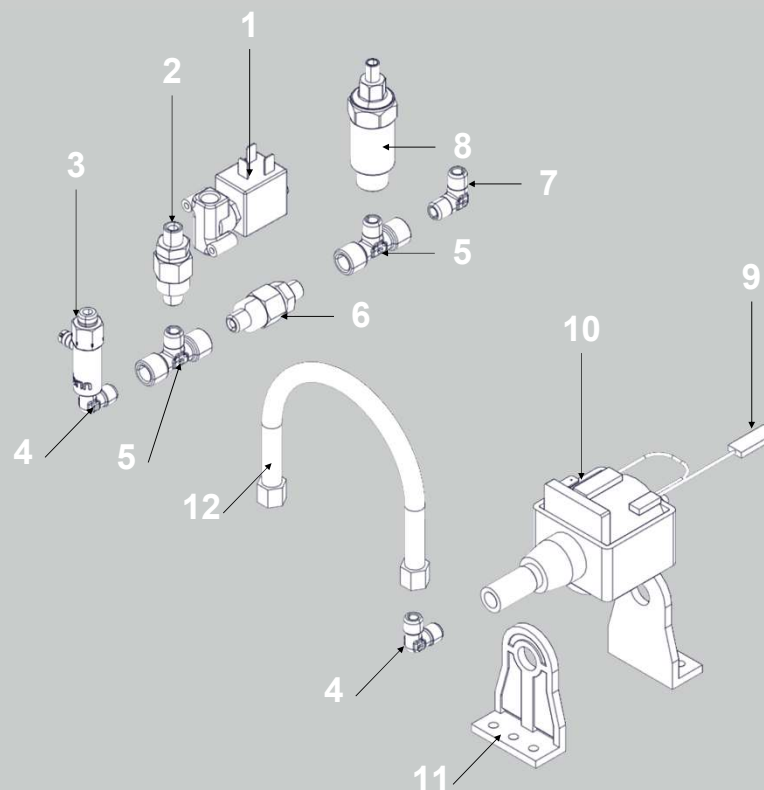

ID	CODE	DESCRIPTION
13	RST0597619	KIT SLABS BLACK
	RST0597620	KIT SLABS GREY
	RST0597621	KIT SLABS GREEN
	RST0597622	KIT SLABS SATIN
	RST0897677	KIT SLABS WOOD

BODY WORK

STONE

ID	CODE	DESCRIPTION
1	RST4397267	TANK COMPLETE
2	ST81997262	TANK HANDLE
3	ST83997440	COLLECTOR KIT
4	C439900695	FILTER
5	ST00997378	BASEMENT PLUG
6	ST05997263	FOOT STONE LITE
7	ST43997106	DRIP TRAY
8	ST21997258	MANOMETER
9	ST00997429	MANOMETER BRACKET
10	A019906039	BRACKET
11	ST01997468	UNDER CUP TRAY
12	ST00997553	TAP BRACKET
13	ST00997269	BOILER BRACKET
14	ST00997256	CONTROL BOARD BRACKET

www.stone-espresso.com

COLD CIRCUIT

STONE

ID	CODE	DESCRIPTION
1	C190004066	EV 230 V
	C190004067	EV 115 V
2	C229900540	NON RETURN VALVE
3	C200002112	S2 VALVE
4	A229904355	L 1/8 FITTING
5	C229900703	T 1/8 FITTING
6	C229900540	NON RETURN VALVE
7	A229905487	L 1/8 FITTING
8	C229900911	EXPANSION VALVE
9	C199900969	THERMAL PROTECTOR
10	C199900280	PUMP 230V
	C199900281	PUMP 115V
11	A849906070	PUMP SUPPORT
12	M299906516	FLEXIBLE PIPE

www.stone-espresso.com

BOILER

STONE

ID	CODE	DESCRIPTION
1	A449908912	FITTING
2	ST22997443	SAFETY VALVE
3	A269904417	GASKET
4	A229905820	T FITTING
5	A199906971	PRESSURE SWITCH
6	A199907603	PRESSURE SWITCH FILTER
7	A279904292	PIPE
8	C229900644	FITTING
9	A299904994	TAP
10	A229904511	FITTING
11	A199908632	HEATING ELEMENTS 230 V
	A199908633	HEATING ELEMENTS 115 V
12	A269904671	GASKET
13	RST9997092	BOILER
14	A229904358	T FITTING
15	M229906526	VACUM BREAKER VALVE
16	C229900518	FITTING
17	A199905078	LEVEL PROBE
18	C199907712	THERMOSTAT
19	A229904355	FITTING