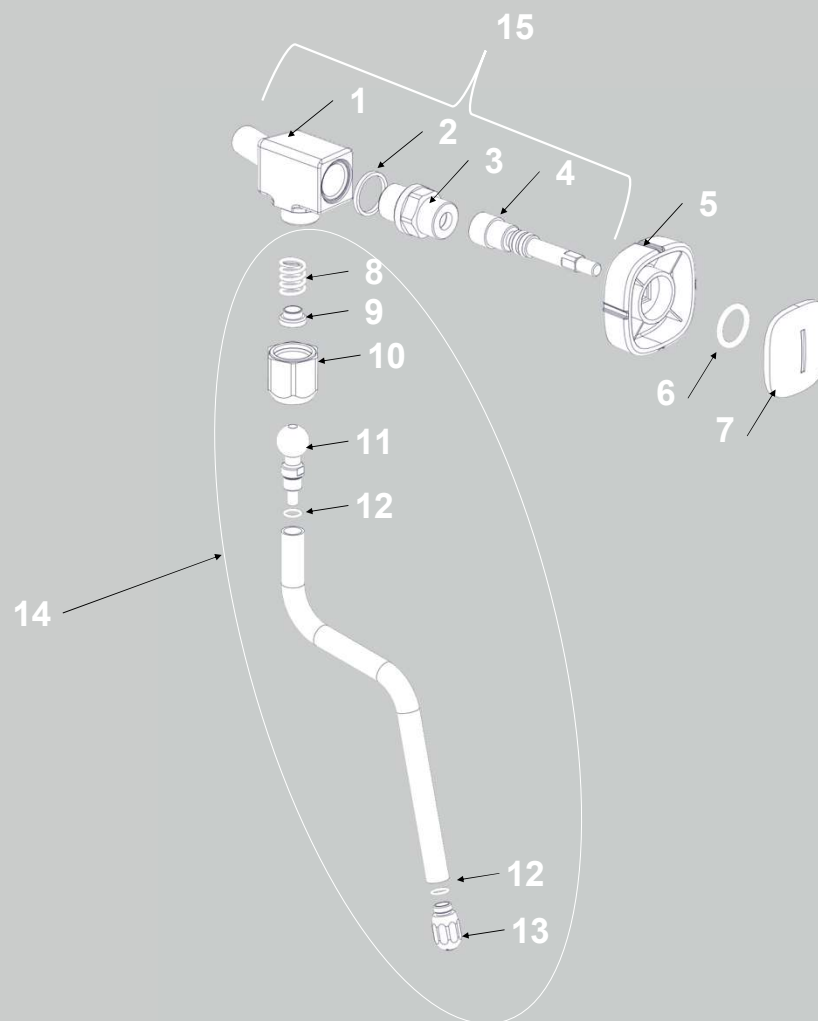

www.stone-espresso.com

COLD CIRCUIT

STONE

ID	CODE	DESCRIPTION
1	C190004066	EV 230 V
	C190004067	EV 115 V
2	C229900540	NON RETURN VALVE
3	C200002112	S2 VALVE
4	A229904355	L 1/8 FITTING
5	C229900703	T 1/8 FITTING
6	C229900540	NON RETURN VALVE
7	A229905487	L 1/8 FITTING
8	C229900911	EXPANSION VALVE
9	C199900969	THERMAL PROTECTOR
10	C199900280	PUMP 230V
	C199900281	PUMP 115V
11	A849906070	PUMP SUPPORT
12	M299906516	FLEXIBLE PIPE

www.stone-espresso.com

GROUP

STONE

ID	CODE	DESCRIPTION
1	C449900229	GROUP GASKET
2	C519900103	GROUP FILTER
3	ST19997434	HEATING ELEMENTS 230 V
	ST19997435	HEATING HELEMENTS 115 V
4	ST22997616	GROUP
5	ST44997261	OR LOWER SUPPORT
6	ST43997105	LOWER SUPPORT
7	ST43997275	MIDDLE SUPPORT
8	ST43997104	PADDLE STONE
	ST08997625	PADDLE STONE WOOD
9	ST52997731	PADDLE SCREW
10	ST44997126	OR PLUG
11	ST43997274	COVER PADDLE
12	R22NI05891	NUT
13	A449904331	TEFLON GASKET
14	C619900554	FILTER
15	R619905547	GIGLEUR
16	C229900518	FITTING
17	ST22997732	GROUP BLOCK
18	ST19997382	EV GROUP 230 V
	ST19997383	EV GROUP 115 V

www.stone-espresso.com

GROUP

ID	CODE	DESCRIPTION
1	ST22997614	STONE TAP
2	A449904331	TAP GASKET
3	ST22997643	TAP NUT
4	ST22997775	TAP ROD COMPLETE
5	ST43997124	HANDLE
	ST08997624	HANDLE WOOD
6	ST44997126	HANDLE O-RING
7	ST43997273	HANDLE COVER
8	A2209904332	SPRING
9	A229904333	SPRING SUPPORT
10	C200001794	NUT
11	A219904406	SPHERICAL FITTING
12	C400002022	O-RING
13	A899904618	STEAM NOZZLE
14	ST21997445	COMPLETE STEAM WAND
15	ST22997265	COMPLETE TAP