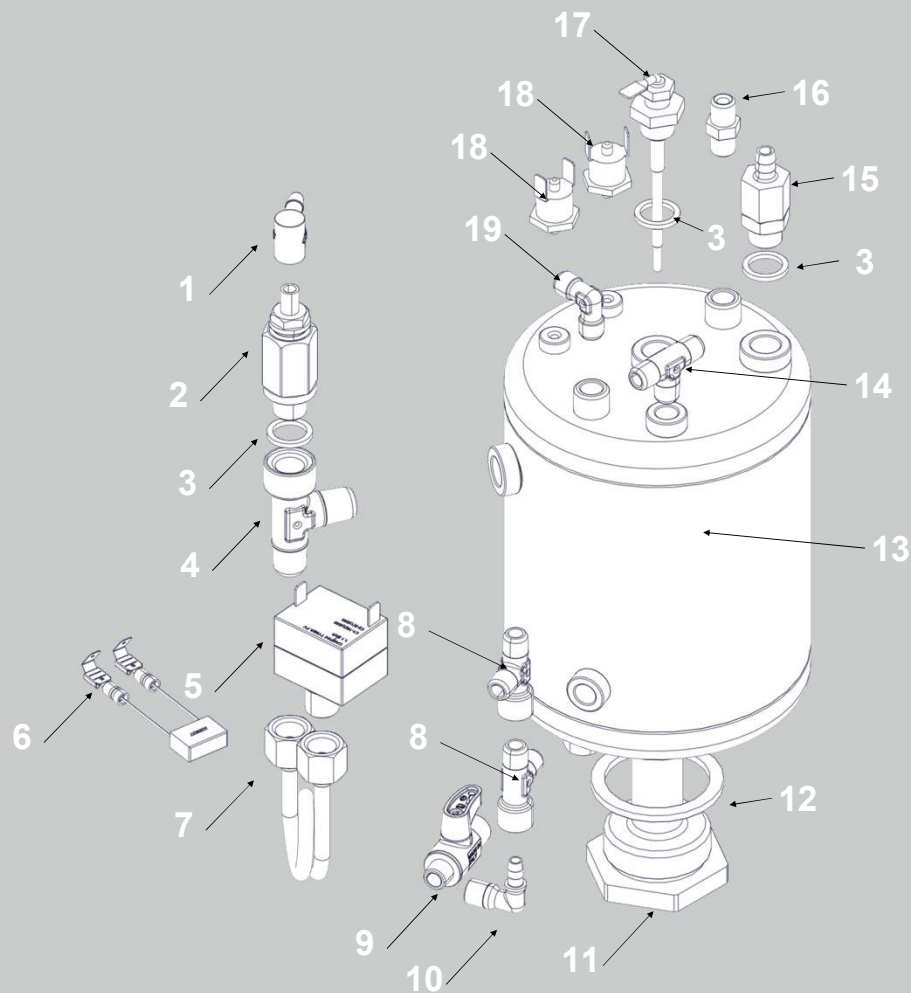

ID	CODE	DESCRIPTION
13	RST0597619	KIT SLABS BLACK
	RST0597620	KIT SLABS GREY
	RST0597621	KIT SLABS GREEN
	RST0597622	KIT SLABS SATIN
	RST0897677	KIT SLABS WOOD

BODY WORK

STONE

ID	CODE	DESCRIPTION
1	RST4397267	TANK COMPLETE
2	ST81997262	TANK HANDLE
3	ST83997440	COLLECTOR KIT
4	C439900695	FILTER
5	ST00997378	BASEMENT PLUG
6	ST05997263	FOOT STONE LITE
7	ST43997106	DRIP TRAY
8	ST21997258	MANOMETER
9	ST00997429	MANOMETER BRACKET
10	A019906039	BRACKET
11	ST01997468	UNDER CUP TRAY
12	ST00997553	TAP BRACKET
13	ST00997269	BOILER BRACKET
14	ST00997256	CONTROL BOARD BRACKET

www.stone-espresso.com

COLD CIRCUIT

STONE

ID	CODE	DESCRIPTION
1	C190004066	EV 230 V
	C190004067	EV 115 V
2	C229900540	NON RETURN VALVE
3	C200002112	S2 VALVE
4	A229904355	L 1/8 FITTING
5	C229900703	T 1/8 FITTING
6	C229900540	NON RETURN VALVE
7	A229905487	L 1/8 FITTING
8	C229900911	EXPANSION VALVE
9	C199900969	THERMAL PROTECTOR
10	C199900280	PUMP 230V
	C199900281	PUMP 115V
11	A849906070	PUMP SUPPORT
12	M299906516	FLEXIBLE PIPE

www.stone-espresso.com

BOILER

STONE

ID	CODE	DESCRIPTION
1	A449908912	FITTING
2	ST22997443	SAFETY VALVE
3	A269904417	GASKET
4	A229905820	T FITTING
5	A199906971	PRESSURE SWITCH
6	A199907603	PRESSURE SWITCH FILTER
7	A279904292	PIPE
8	C229900644	FITTING
9	A299904994	TAP
10	A229904511	FITTING
11	A199908632	HEATING ELEMENTS 230 V
	A199908633	HEATING ELEMENTS 115 V
12	A269904671	GASKET
13	RST9997092	BOILER
14	A229904358	T FITTING
15	M229906526	VACUM BREAKER VALVE
16	C229900518	FITTING
17	A199905078	LEVEL PROBE
18	C199907712	THERMOSTAT
19	A229904355	FITTING