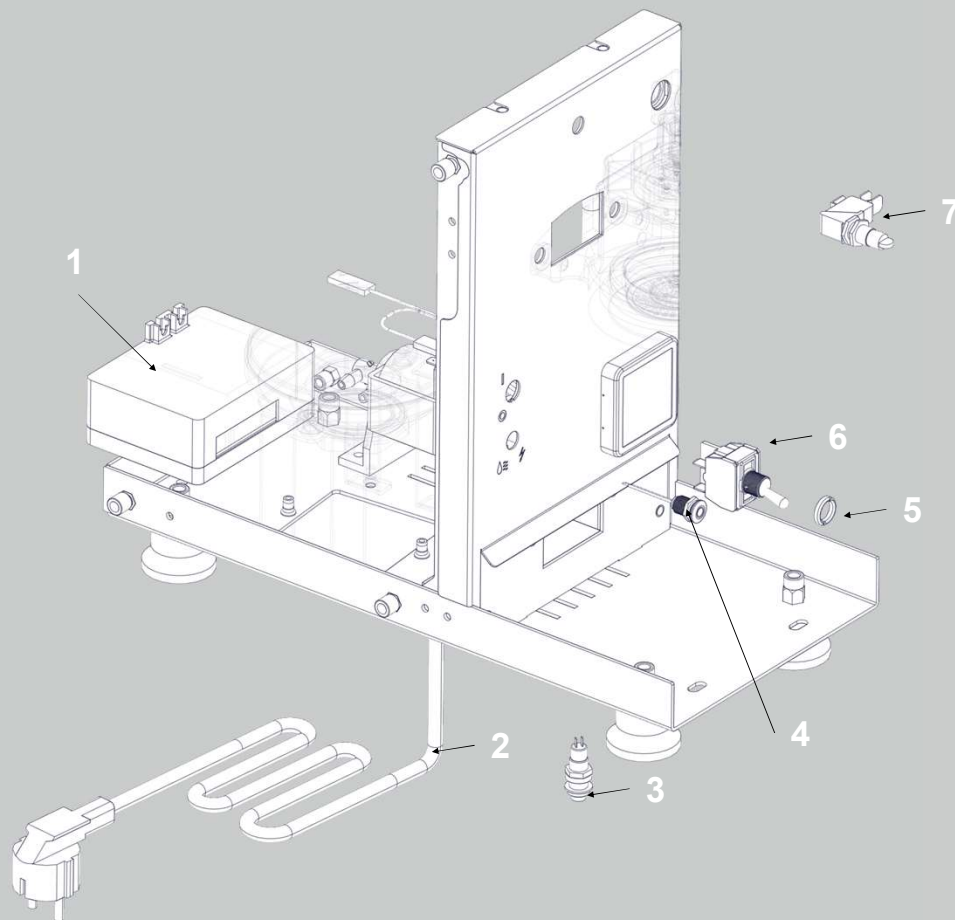

GROUP

STONE

ID	CODE	DESCRIPTION
1	ST19997395	CONTROL BOARD 230V
	ST19997396	CONTROL BOARD 115V
2	C199900957	POWER CORD CE
	A199904518	POWER CORD ISRAEL
	A199904616	POWER CORD KOREA
	C199900958	POWER CORD UL
	C199901115	POWER CORD AUS/NZ
	C199901116	POWER CORD GB
	C199901116	POWER CORD CH
3	A199906768	ECO MODE SWITCH
4	ST19997400	LED INDICATOR
5	A529904989	RING NUT
6	A199904992	POWER SWITCH
7	A199905198	MICROSWITCH

www.stone-espresso.com