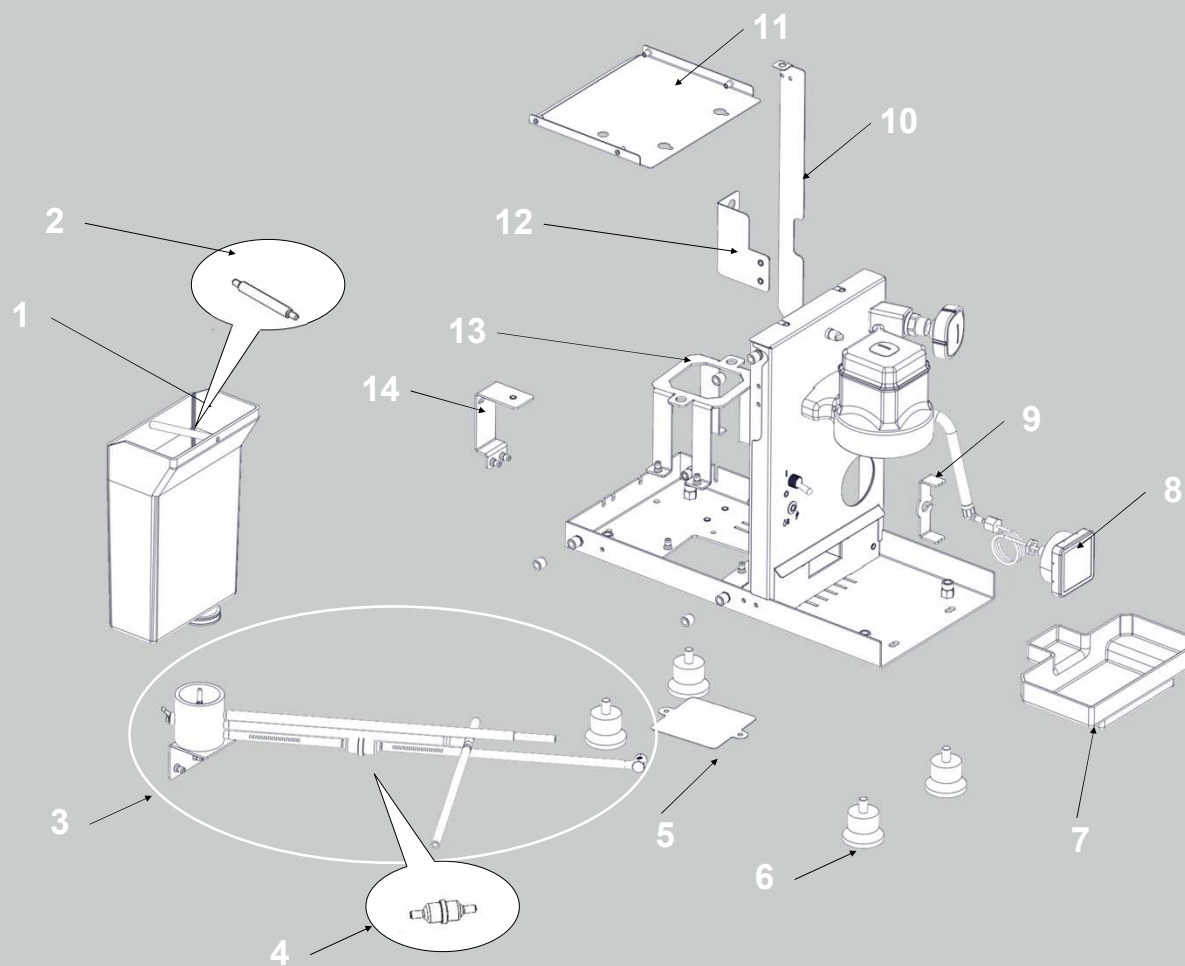

ID	CODE	DESCRIPTION
13	RST0597619	KIT SLABS BLACK
	RST0597620	KIT SLABS GREY
	RST0597621	KIT SLABS GREEN
	RST0597622	KIT SLABS SATIN
	RST0897677	KIT SLABS WOOD

BODY WORK

STONE

ID	CODE	DESCRIPTION
1	RST4397267	TANK COMPLETE
2	ST81997262	TANK HANDLE
3	ST83997440	COLLECTOR KIT
4	C439900695	FILTER
5	ST00997378	BASEMENT PLUG
6	ST05997263	FOOT STONE LITE
7	ST43997106	DRIP TRAY
8	ST21997258	MANOMETER
9	ST00997429	MANOMETER BRACKET
10	A019906039	BRACKET
11	ST01997468	UNDER CUP TRAY
12	ST00997553	TAP BRACKET
13	ST00997269	BOILER BRACKET
14	ST00997256	CONTROL BOARD BRACKET

www.stone-espresso.com

COLD CIRCUIT

STONE

ID	CODE	DESCRIPTION
1	C190004066	EV 230 V
	C190004067	EV 115 V
2	C229900540	NON RETURN VALVE
3	C200002112	S2 VALVE
4	A229904355	L 1/8 FITTING
5	C229900703	T 1/8 FITTING
6	C229900540	NON RETURN VALVE
7	A229905487	L 1/8 FITTING
8	C229900911	EXPANSION VALVE
9	C199900969	THERMAL PROTECTOR
10	C199900280	PUMP 230V
	C199900281	PUMP 115V
11	A849906070	PUMP SUPPORT
12	M299906516	FLEXIBLE PIPE