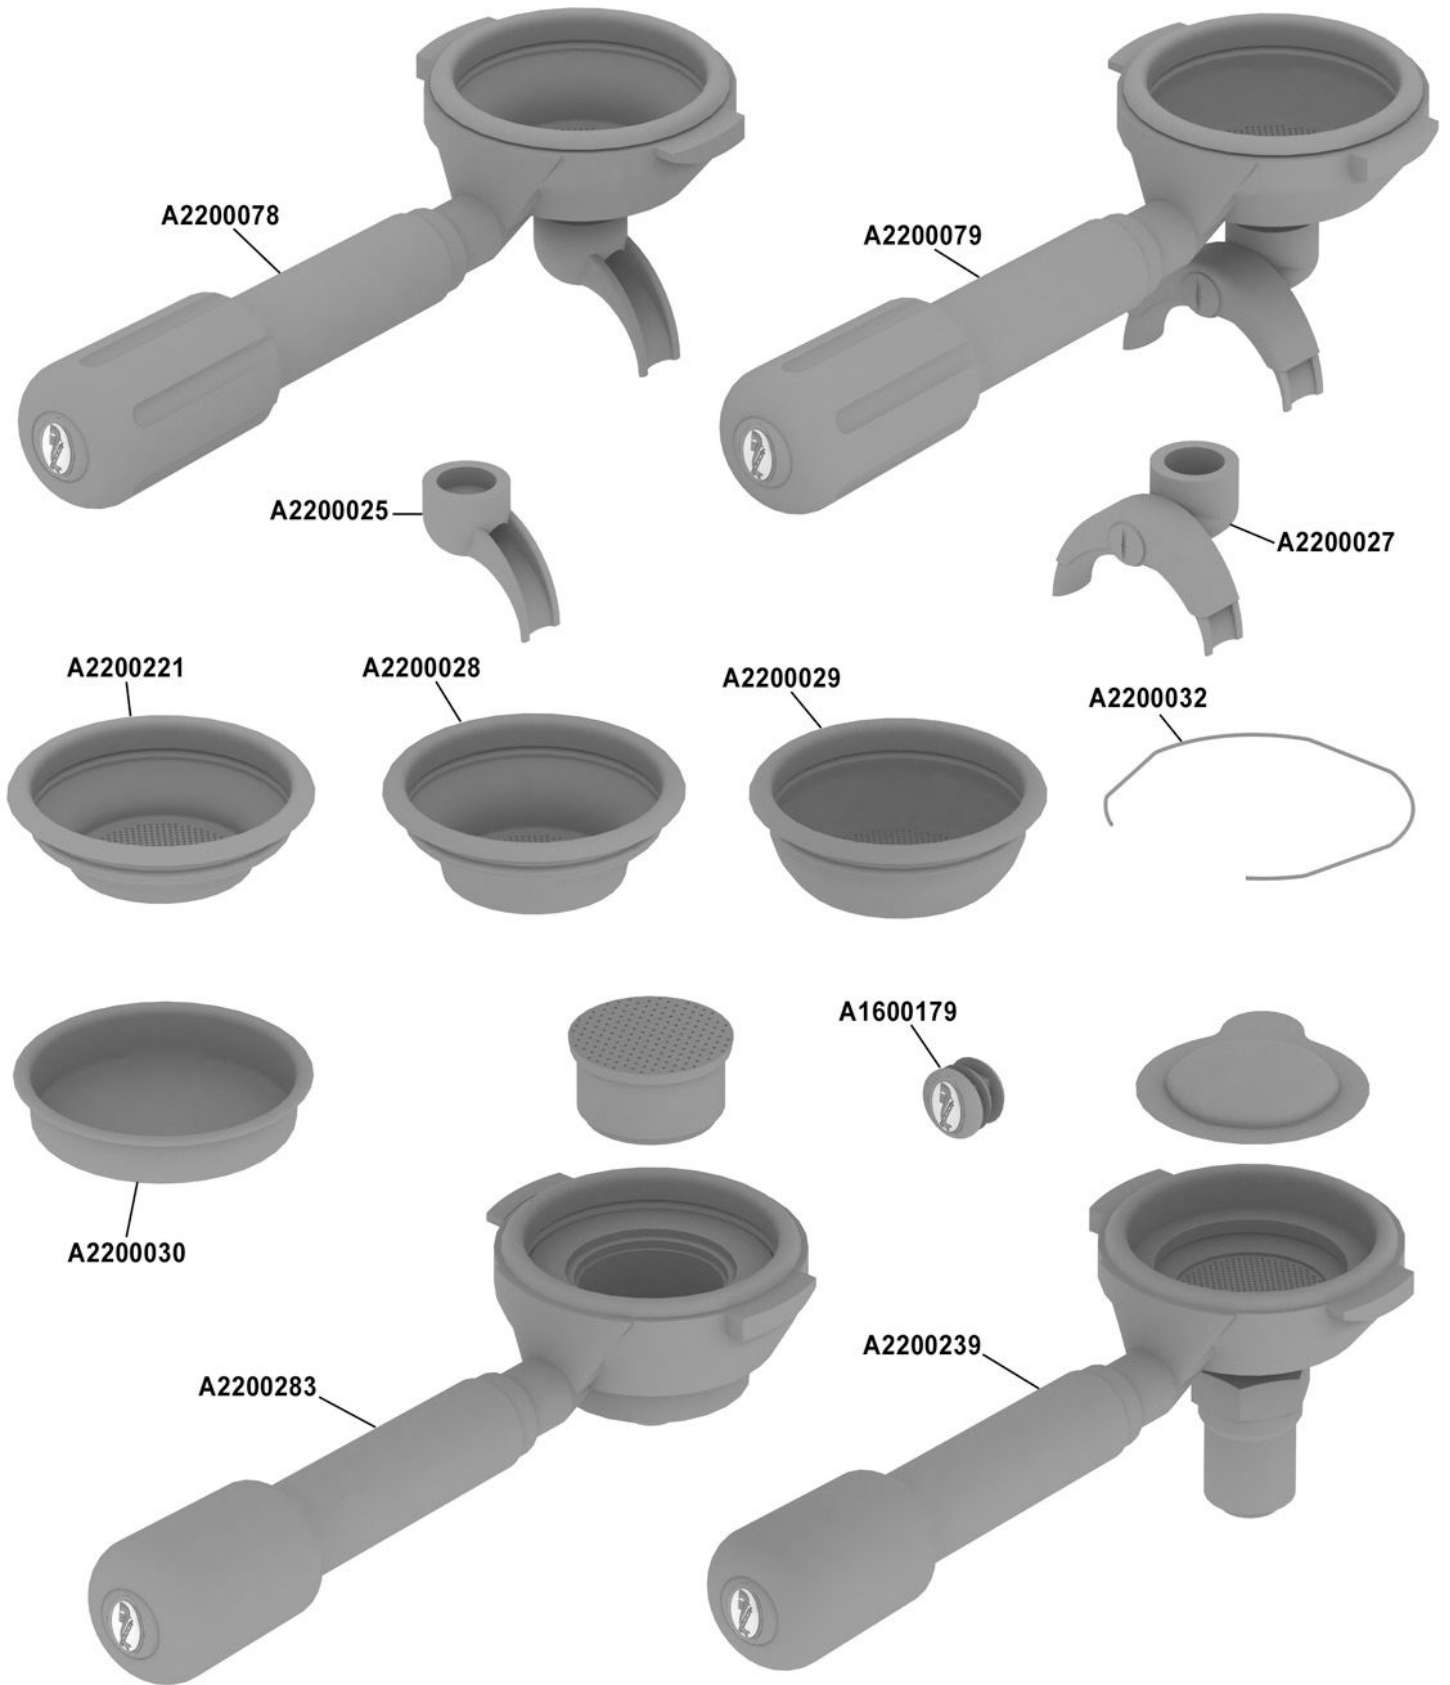

Portafilters - exploded view