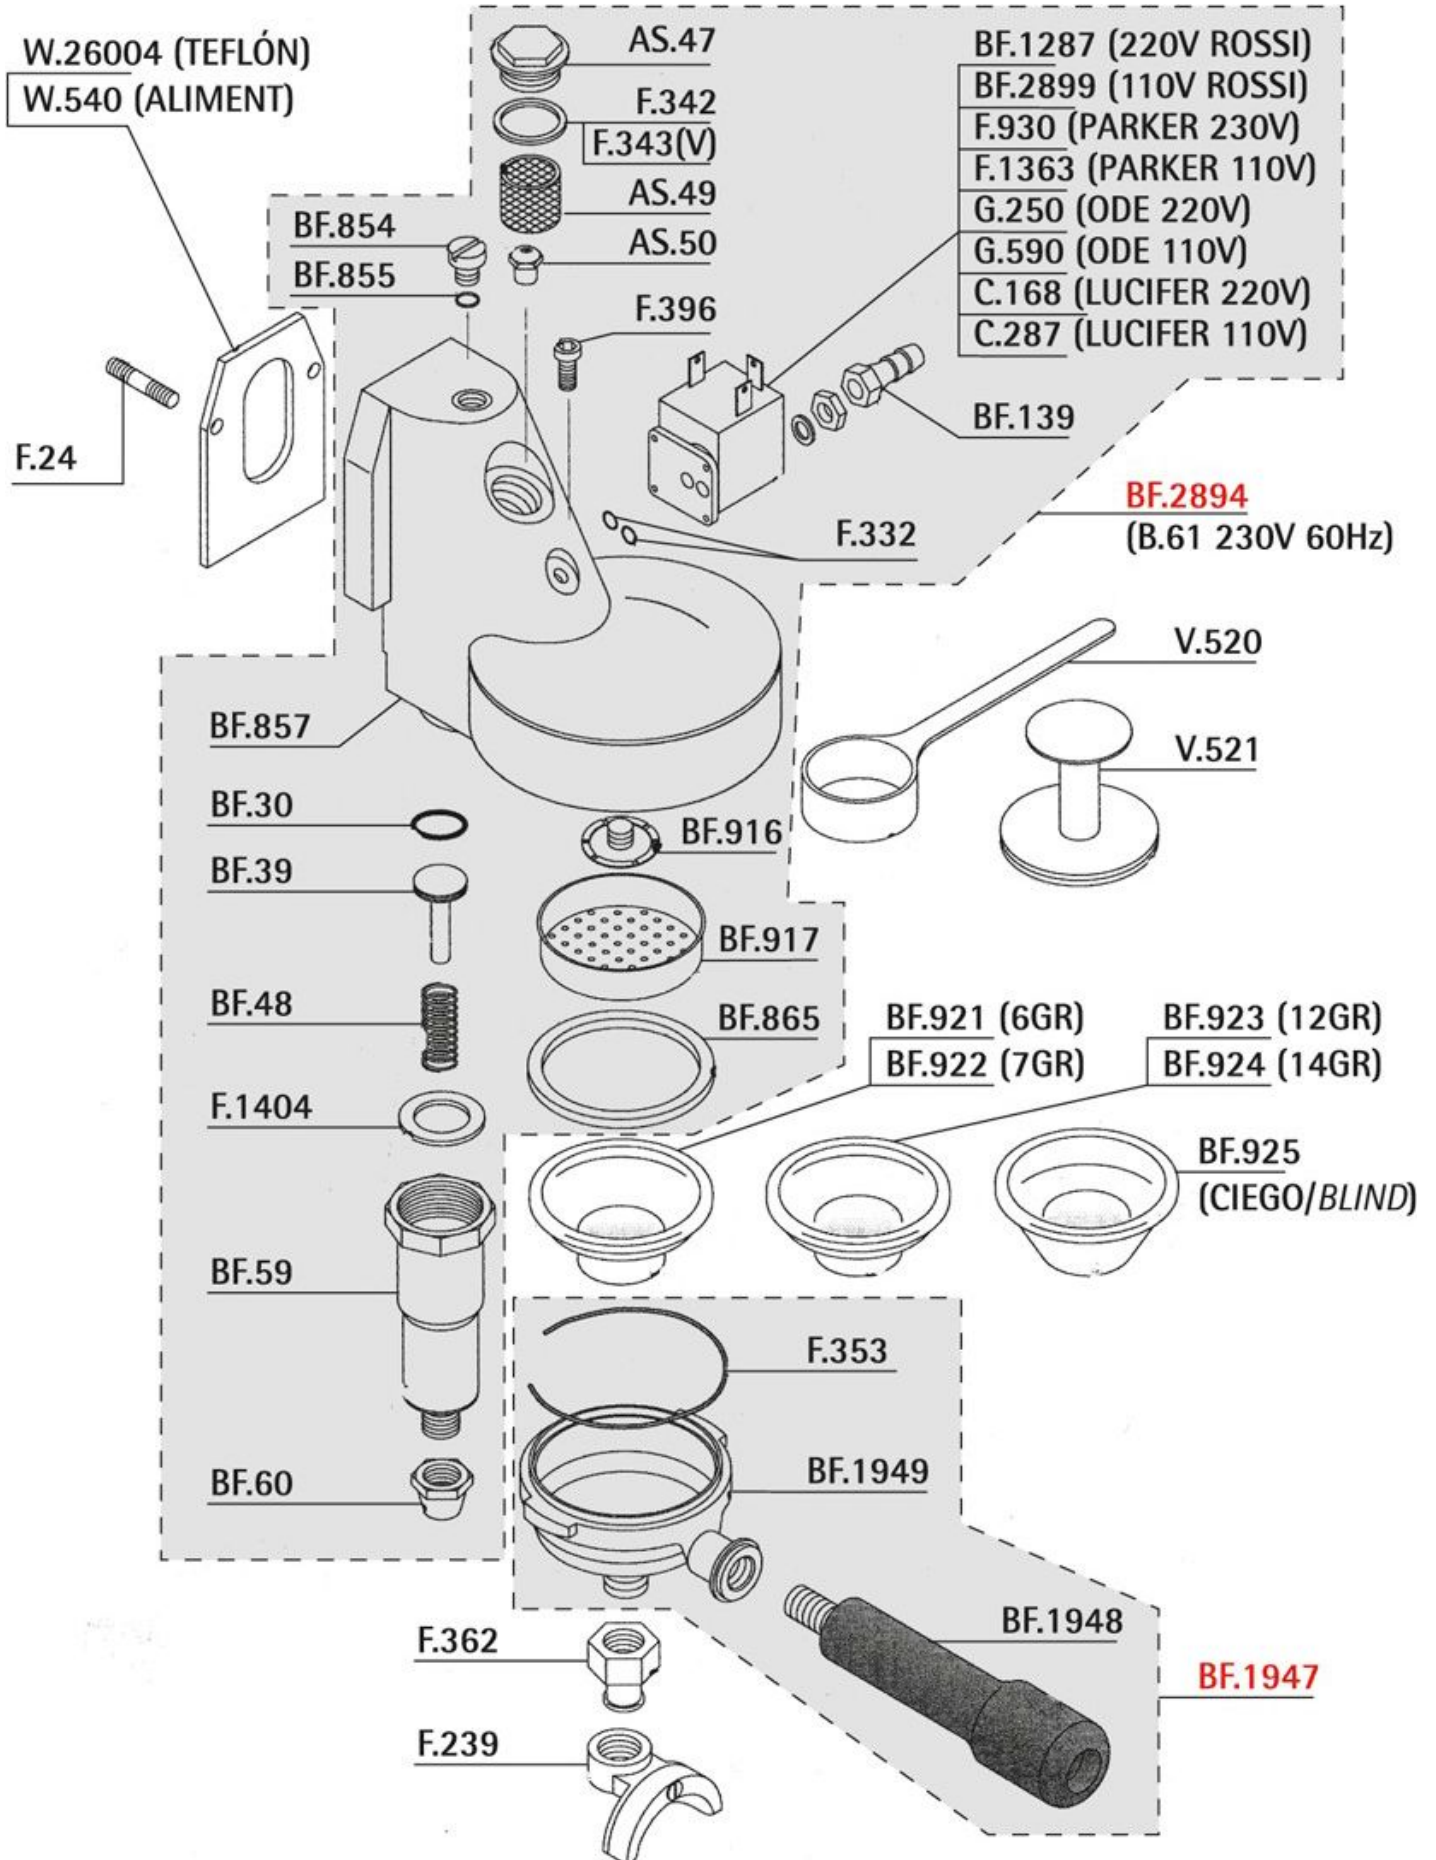

205 Group - exploded view

**205 Group - parts list**

SKU	Description	SKU	Description
AS..47	GROUP CAP	BF1949	BEFORE 08/04 FILTER HOLDER
AS..49	GROUP FILTER	BF2894	230V B61 COMPLET GROUP
AS..50	GROUP INJECTOR	BF2899	3 WAYS 110V ELECTROVALVE
BF..30	300° VITON RING	C..168	SOLENOID VALVE LUCIFER 3 WAYS 9W 220/240V 50/60HZ
BF..39	PISTON	C..287	SOLENOID VALVE LUCIFER 3 WAYS 9W 110VDC 50/60HZ
BF..48	OUTLET COLLECTOR SPRING	F...24	HEADLESS SCREW
BF..59	OUTLET COLLECTOR	F..239	3/8 W.LID 2 COFFEES SPOUT
BF..60	OUTLET COLLECTOR CAP	F..332	O-RING GREEN VITON 300°C
BF.139	ASSEMBLY DRAIN FITTING	F..342	RUBBER RING
BF.854	1/4 COVER	F..343	300° VITON RING
BF.855	GASKET	F..353	FILTER HOLDER SPRING
BF.857	B/61 GROUP BODY	F..362	35mm 3/8 1 COFFEE SPOUT
BF.865	GROUP GASKET	F..396	SCREW
BF.916	SPRAY	F..930	SOLENOID VALVE PARKER 3 WAYS 9W 220/230V 50/60HZ
BF.917	GO TO F..228	F.1363	SOLENOID VALVE PARKER 3 WAYS 9W 110/120V 50/60HZ
BF.921	GO TO F..868	F.1404	TEFLON GASKET
BF.922	GO TO F..869	G..250	SOLENOID VALVE ODE 3 WAYS 8W 220/230V 50/60HZ
BF.923	12GR 2 CUPS FILTER	G..590	SOLENOID VALVE ODE 3 WAYS 8W 110/120V 50/60HZ
BF.924	GO TO F..870	V..520	PLASTIC SPOON 7g
BF.925	BLIND FILTER	V..521	GO TO MI.64
BF1287	3 WAYS 230V SOLENOID VALVE	W..540	ALIMENTARY GROUP GASKET
BF1947	GO TO BF..96	W26004	TEFLON GROUP GASKET
BF1948	HANDLE		