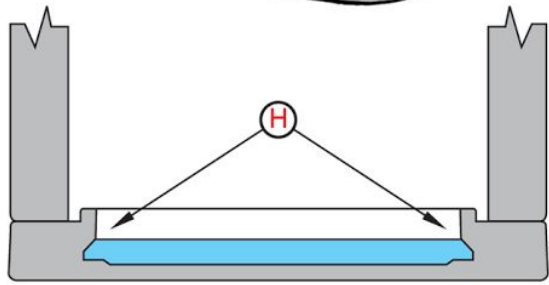

Cafemotive Bacchi Diagram

Complete - exploded view

Complete - parts list

#	Description	#	SKU	Description
A	Upper Cover	1	AMSET0002X75	UPPER FIELD KIT C / 2 SPOUTS
B	Coffee Reducer	2	FMGUA0003X00	HIGH-SEAL
C	Coffee Filter	3	FMDIS0001X00	INSULATING DISC
D	Coffee-Brewing Chamber	4	FMDOC0002X00	Shower Screen
E	Pressure Multiplier	5	FMADA0001X00	ADAPTER FILTER COFFEE
F	Plug	6	FMFIL0001X00	Filter Basket - 2 cup
G	Frame	7	FMSET0002X75	FINANCIAL SECTOR ANODIZED
H	Reference Level	8	FAORI0002X00	O-Ring
I		9	AMSTE0001X00	VALVE STEM KIT CAFE 'C / KNOB BACCHI
L		10	FAORI0003X00	O-Ring
		11	AMSUP0001X00	FULL SUPPORT KIT SHIRT
		12	FMMOL0001X00	GREAT FOR SPRING PISTON
		13	FMGUA0002X00	SEAL DEM 60/50 VITON 70
		14	FMPIA0001X00	INSULATING PLATE ROUND
		15	FMPIS0001X75	ANODIZED DOUBLE PISTON
		16	FMGUA0001X00	VITON SEAL DEM100 70 SH
		17	ACMAN00001X00	Knob
		18	AMVAL0003X00	Vacuum Valve Kit
		19	AMVAL0001X00	Whistle Valve Kit
		20	AMVAL0002X00	Safety Valve Kit
		21	FMCOR0001X04	Upper Body
		22	FMTAP0001X76	Plug for Coffee Spout
		23	FAORI0004X00	O-Ring 2012 2,90x1,78 FKM70
		24	FCCIN0001X00	Safety Belt
		25	FMAST0001X75	Vertical Rod
		26	FMCAM0002X75	Outer Body
		27	FAORI0001X00	O-Ring Base - 3425 d.107,63x2,62 FKM70
		28	FMCUL0001X75	Bottom Base
		29	FCPIA0001X04	Cup Plate