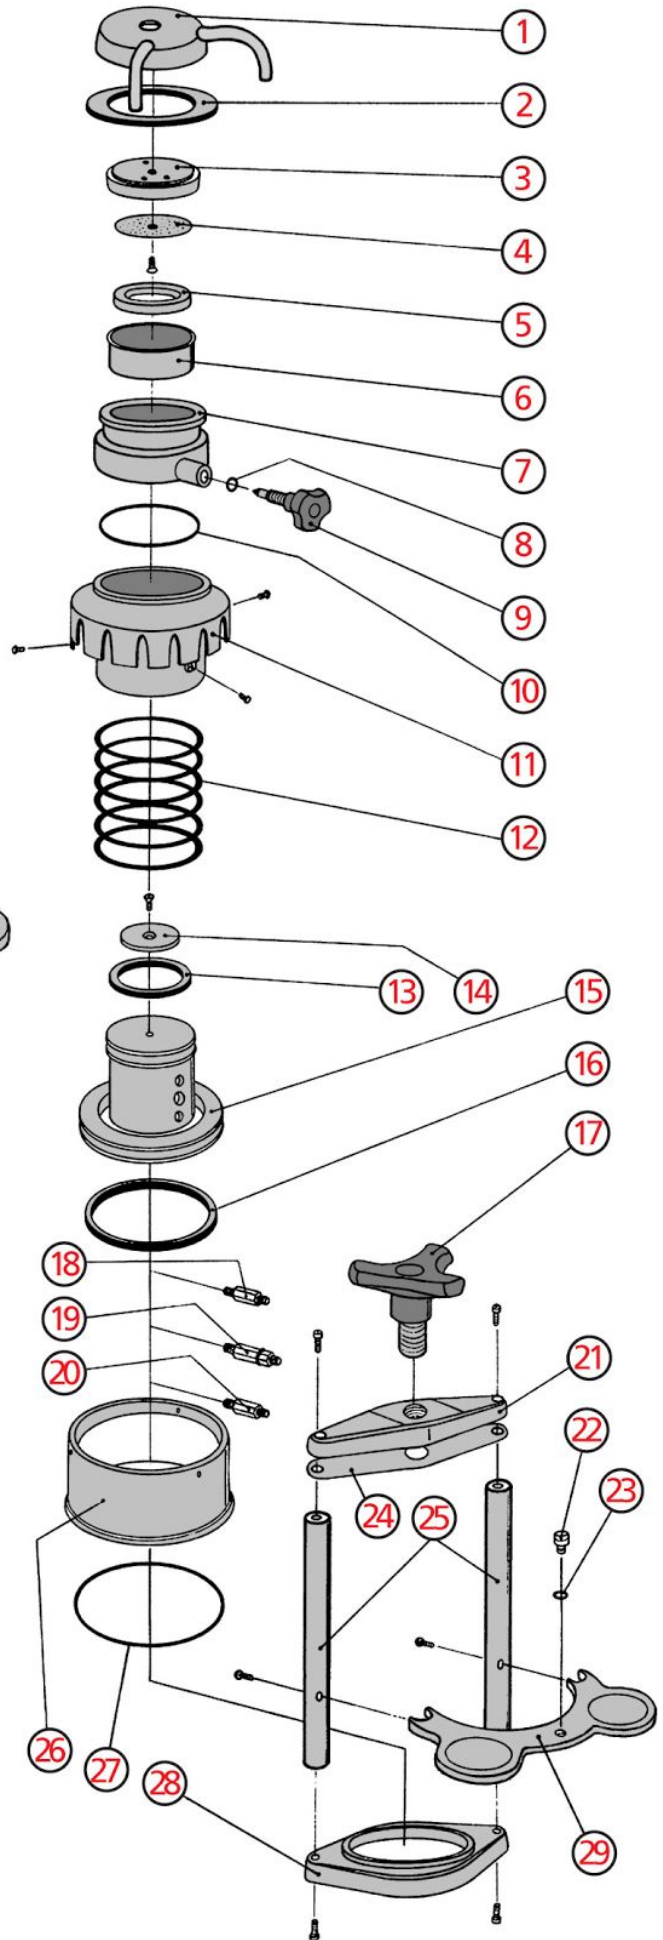

Cafemotive Bacchi Diagram

Complete - exploded view

Complete - parts list

#	Description	#	SKU	Description
A	Upper Cover	1	AMSET0002X75	UPPER FIELD KIT C / 2 SPOUTS
B	Coffee Reducer	2	FMGUA0003X00	HIGH-SEAL
C	Coffee Filter	3	FMDIS0001X00	INSULATING DISC
D	Coffee-Brewing Chamber	4	FMDOC0002X00	Shower Screen
E	Pressure Multiplier	5	FMADA0001X00	ADAPTER FILTER COFFEE
F	Plug	6	FMFIL0001X00	Filter Basket - 2 cup
G	Frame	7	FMSET0002X75	FINANCIAL SECTOR ANODIZED
H	Reference Level	8	FAORI0002X00	O-Ring
I		9	AMSTE0001X00	VALVE STEM KIT CAFE 'C / KNOB BACCHI
L		10	FAORI0003X00	O-Ring
		11	AMSUP0001X00	FULL SUPPORT KIT SHIRT
		12	FMMOL0001X00	GREAT FOR SPRING PISTON
		13	FMGUA0002X00	SEAL DEM 60/50 VITON 70
		14	FMPIA0001X00	INSULATING PLATE ROUND
		15	FMPIS0001X75	ANODIZED DOUBLE PISTON
		16	FMGUA0001X00	VITON SEAL DEM100 70 SH
		17	ACMAN00001X00	Knob
		18	AMVAL0003X00	Vacuum Valve Kit
		19	AMVAL0001X00	Whistle Valve Kit
		20	AMVAL0002X00	Safety Valve Kit
		21	FMCOR0001X04	Upper Body
		22	FMTAP0001X76	Plug for Coffee Spout
		23	FAORI0004X00	O-Ring 2012 2,90x1,78 FKM70
		24	FCCIN0001X00	Safety Belt
		25	FMAST0001X75	Vertical Rod
		26	FMCAM0002X75	Outer Body
		27	FAORI0001X00	O-Ring Base - 3425 d.107,63x2,62 FKM70
		28	FMCUL0001X75	Bottom Base
		29	FCPIA0001X04	Cup Plate