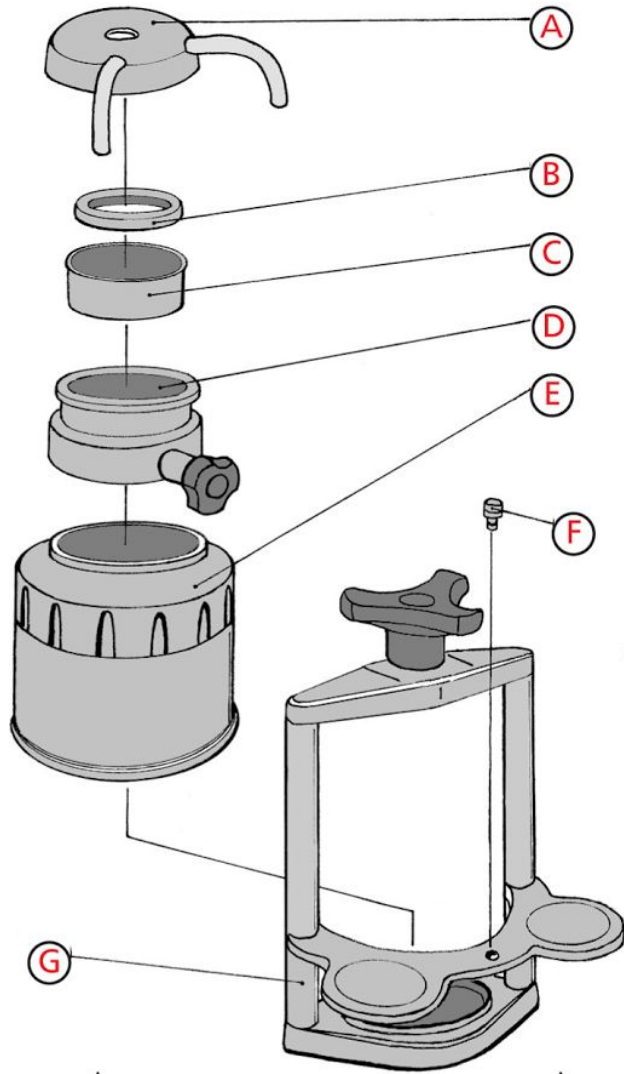

Cafemotive Bacchi Diagram

Complete - exploded view

Complete - parts list

#	Description	#	SKU	Description
A	Upper Cover	1	AMSET0002X75	UPPER FIELD KIT C / 2 SPOUTS
B	Coffee Reducer	2	FMGUA0003X00	HIGH-SEAL
C	Coffee Filter	3	FMDIS0001X00	INSULATING DISC
D	Coffee-Brewing Chamber	4	FMDOC0002X00	Shower Screen
E	Pressure Multiplier	5	FMADA0001X00	ADAPTER FILTER COFFEE
F	Plug	6	FMFIL0001X00	Filter Basket - 2 cup
G	Frame	7	FMSET0002X75	FINANCIAL SECTOR ANODIZED
H	Reference Level	8	FAORI0002X00	O-Ring
I		9	AMSTE0001X00	VALVE STEM KIT CAFE 'C / KNOB BACCHI
L		10	FAORI0003X00	O-Ring
		11	AMSUP0001X00	FULL SUPPORT KIT SHIRT
		12	FMMOL0001X00	GREAT FOR SPRING PISTON
		13	FMGUA0002X00	SEAL DEM 60/50 VITON 70
		14	FMPIA0001X00	INSULATING PLATE ROUND
		15	FMPIS0001X75	ANODIZED DOUBLE PISTON
		16	FMGUA0001X00	VITON SEAL DEM100 70 SH
		17	ACMAN00001X00	Knob
		18	AMVAL0003X00	Vacuum Valve Kit
		19	AMVAL0001X00	Whistle Valve Kit
		20	AMVAL0002X00	Safety Valve Kit
		21	FMCOR0001X04	Upper Body
		22	FMTAP0001X76	Plug for Coffee Spout
		23	FAORI0004X00	O-Ring 2012 2,90x1,78 FKM70
		24	FCCIN0001X00	Safety Belt
		25	FMAST0001X75	Vertical Rod
		26	FMCAM0002X75	Outer Body
		27	FAORI0001X00	O-Ring Base - 3425 d.107,63x2,62 FKM70
		28	FMCUL0001X75	Bottom Base
		29	FCPIA0001X04	Cup Plate