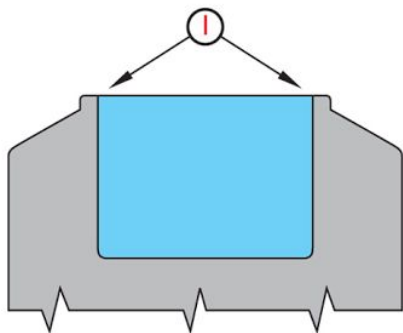

Cafemotive Bacchi Diagram

Complete - exploded view

Complete - parts list

#	Description	#	SKU	Description
A	Upper Cover	1	AMSET0002X75	UPPER FIELD KIT C / 2 SPOUTS
B	Coffee Reducer	2	FMGUA0003X00	HIGH-SEAL
C	Coffee Filter	3	FMDIS0001X00	INSULATING DISC
D	Coffee-Brewing Chamber	4	FMDOC0002X00	Shower Screen
E	Pressure Multiplier	5	FMADA0001X00	ADAPTER FILTER COFFEE
F	Plug	6	FMFIL0001X00	Filter Basket - 2 cup
G	Frame	7	FMSET0002X75	FINANCIAL SECTOR ANODIZED
H	Reference Level	8	FAORI0002X00	O-Ring
I		9	AMSTE0001X00	VALVE STEM KIT CAFE 'C / KNOB BACCHI
L		10	FAORI0003X00	O-Ring
		11	AMSUP0001X00	FULL SUPPORT KIT SHIRT
		12	FMMOL0001X00	GREAT FOR SPRING PISTON
		13	FMGUA0002X00	SEAL DEM 60/50 VITON 70
		14	FMPIA0001X00	INSULATING PLATE ROUND
		15	FMPIS0001X75	ANODIZED DOUBLE PISTON
		16	FMGUA0001X00	VITON SEAL DEM100 70 SH
		17	ACMAN00001X00	Knob
		18	AMVAL0003X00	Vacuum Valve Kit
		19	AMVAL0001X00	Whistle Valve Kit
		20	AMVAL0002X00	Safety Valve Kit
		21	FMCOR0001X04	Upper Body
		22	FMTAP0001X76	Plug for Coffee Spout
		23	FAORI0004X00	O-Ring 2012 2,90x1,78 FKM70
		24	FCCIN0001X00	Safety Belt
		25	FMAST0001X75	Vertical Rod
		26	FMCAM0002X75	Outer Body
		27	FAORI0001X00	O-Ring Base - 3425 d.107,63x2,62 FKM70
		28	FMCUL0001X75	Bottom Base
		29	FCPIA0001X04	Cup Plate