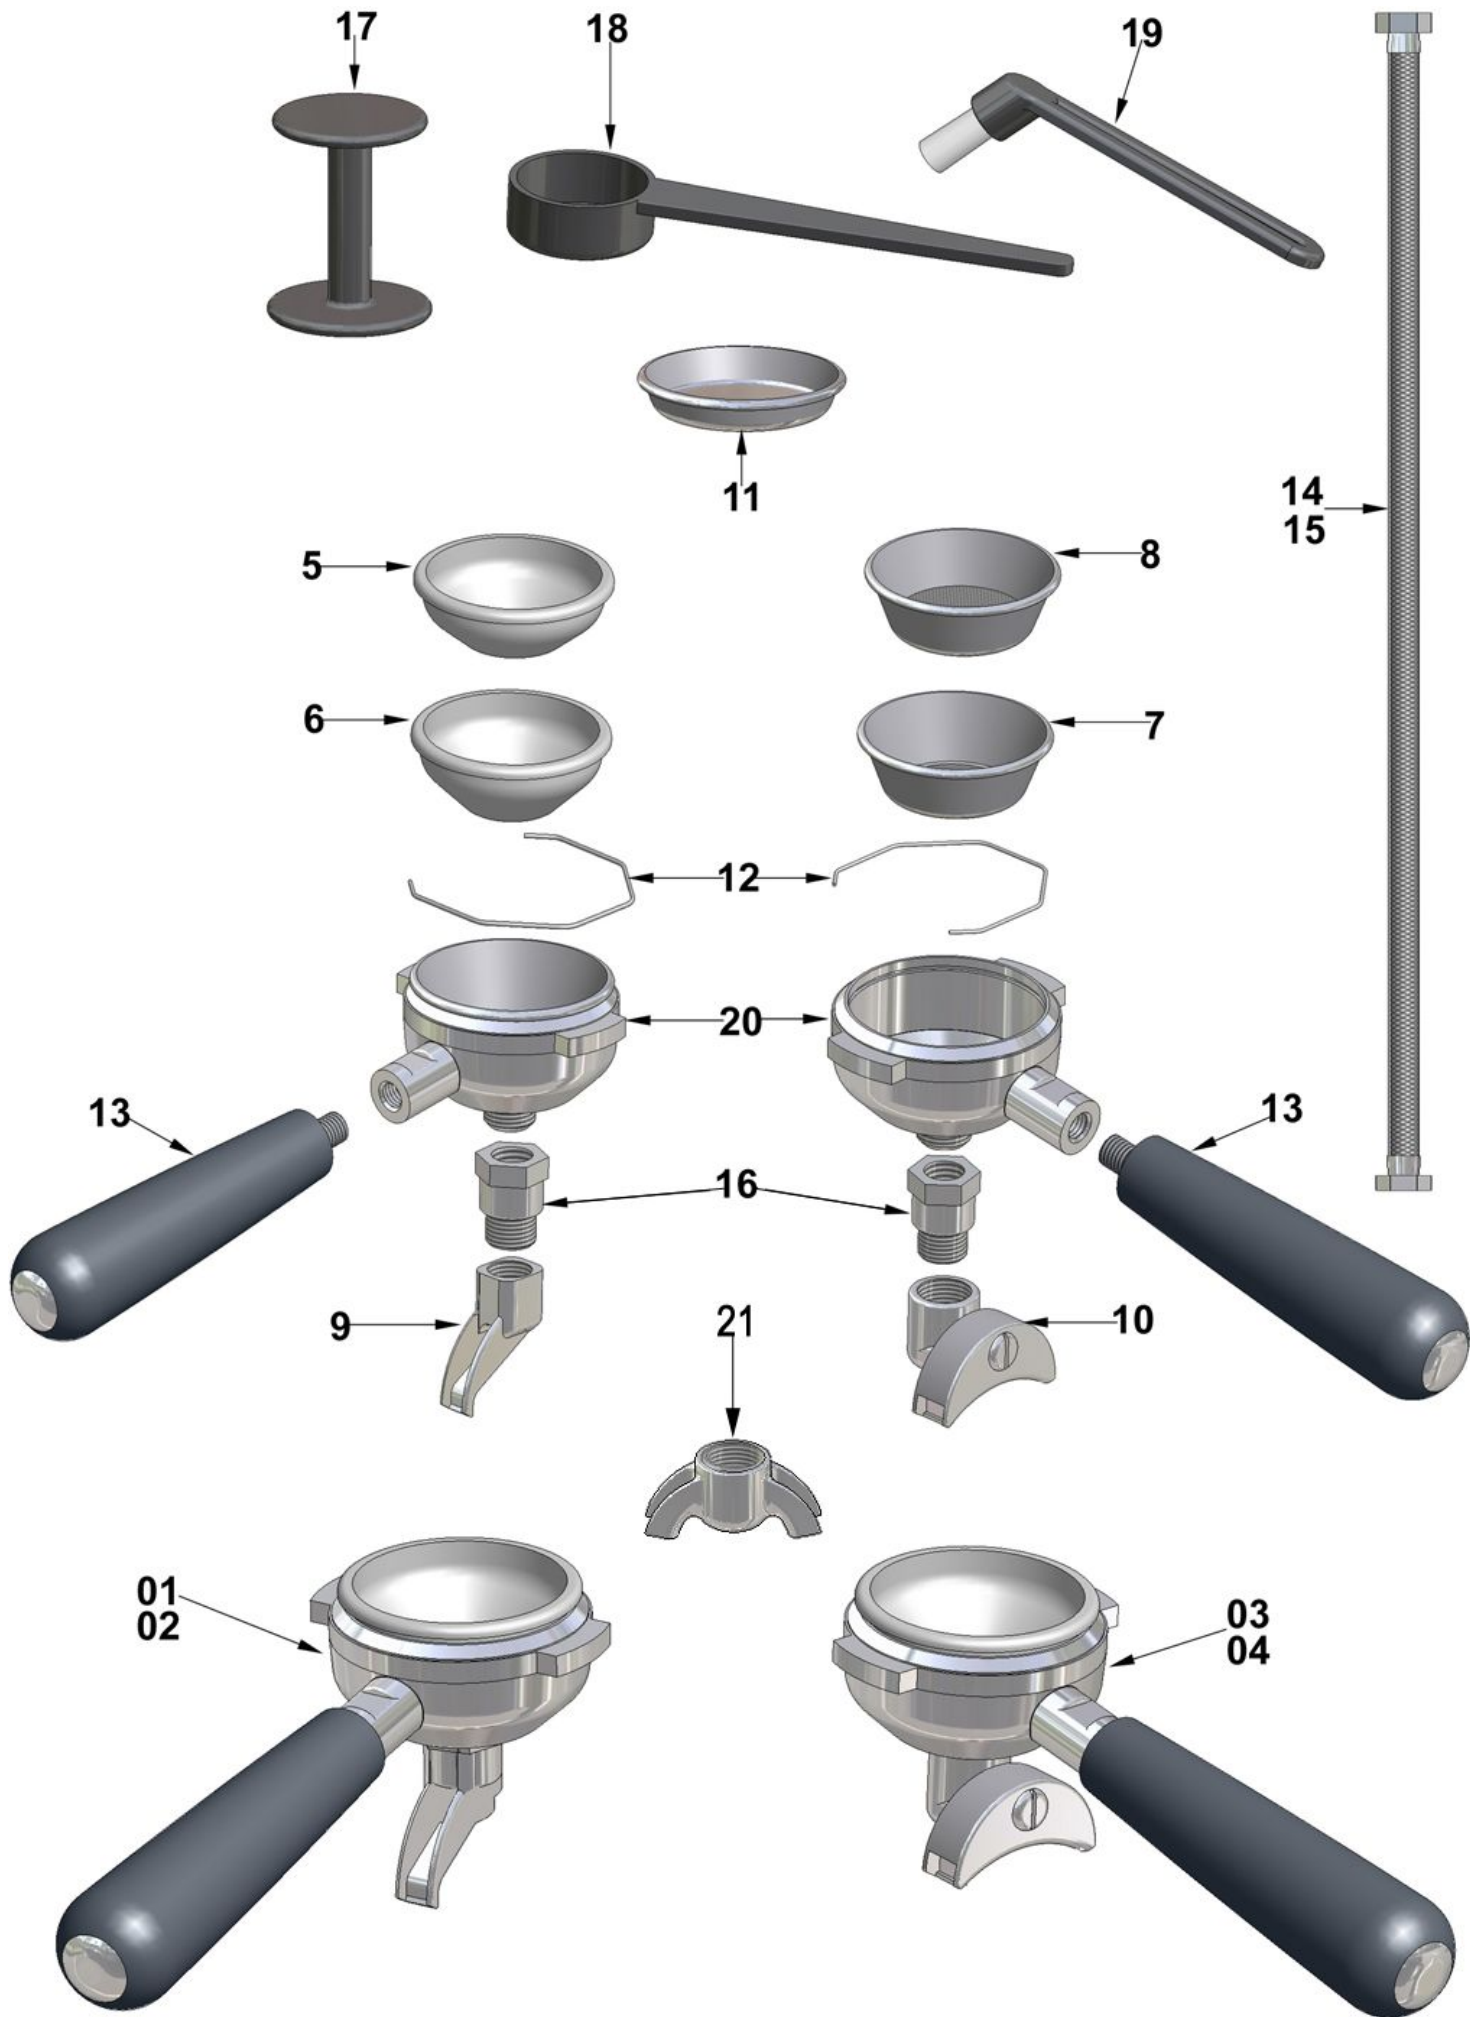

Accessories & Parts - exploded view

Accessories & Parts - parts list

#	Sku	Description
1	ASPORTN1TAMON	ASSEMBLY HIGH FILTERHOLDER - 1 CUP
2	ASPORTN1TBMON	ASSEMBLY LOW FILTERHOLDER - 1 CUP
3	ASPORTN2TBMON	ASSEMBLY LOW FILTERHOLDER - 2 CUPS
4	ASPORTN2TAMON	ASSEMBLY HIGH FILTERHOLDER - 2 CUPS
5	FILT1TB	LOW FILTER - 1 CUP
6	FILT1TA	HIGH FILTER - 1 CUP
7	FILT2TA	HIGH FILTER - 2 CUPS
8	FILT2TB	LOW FILTER - 2 CUPS
9	FILTBE1T	SPOUT 1 CUP
10	FILTBE2T	SPOUT 2 CUPS
11	FILT1CI	COVERED FILTER
12	FILTMOLPTFL	FILTERHOLDER INOX SPRINGS
13	PORTIMPPFNEW	FILTERHOLDER HANDGRIP - NEW MODEL
14	TUBIFLINLUAL	LONG INOX FLEXIBLE TUBE L.1800
15	TUBIFLINLCOAL	SHORT INOX FLEXIBLE TUBE L.1000
16	RACCP864	LOLLO FILTERHOLDER EXTENSION FITTING
17	PRESSINO	TAMPER
18	MISURINO	DOSING SPOON
19	SPAZZOLINO	SMALL BRUSH
20	PORTTN	FILTERHOLDER SMALL CUP