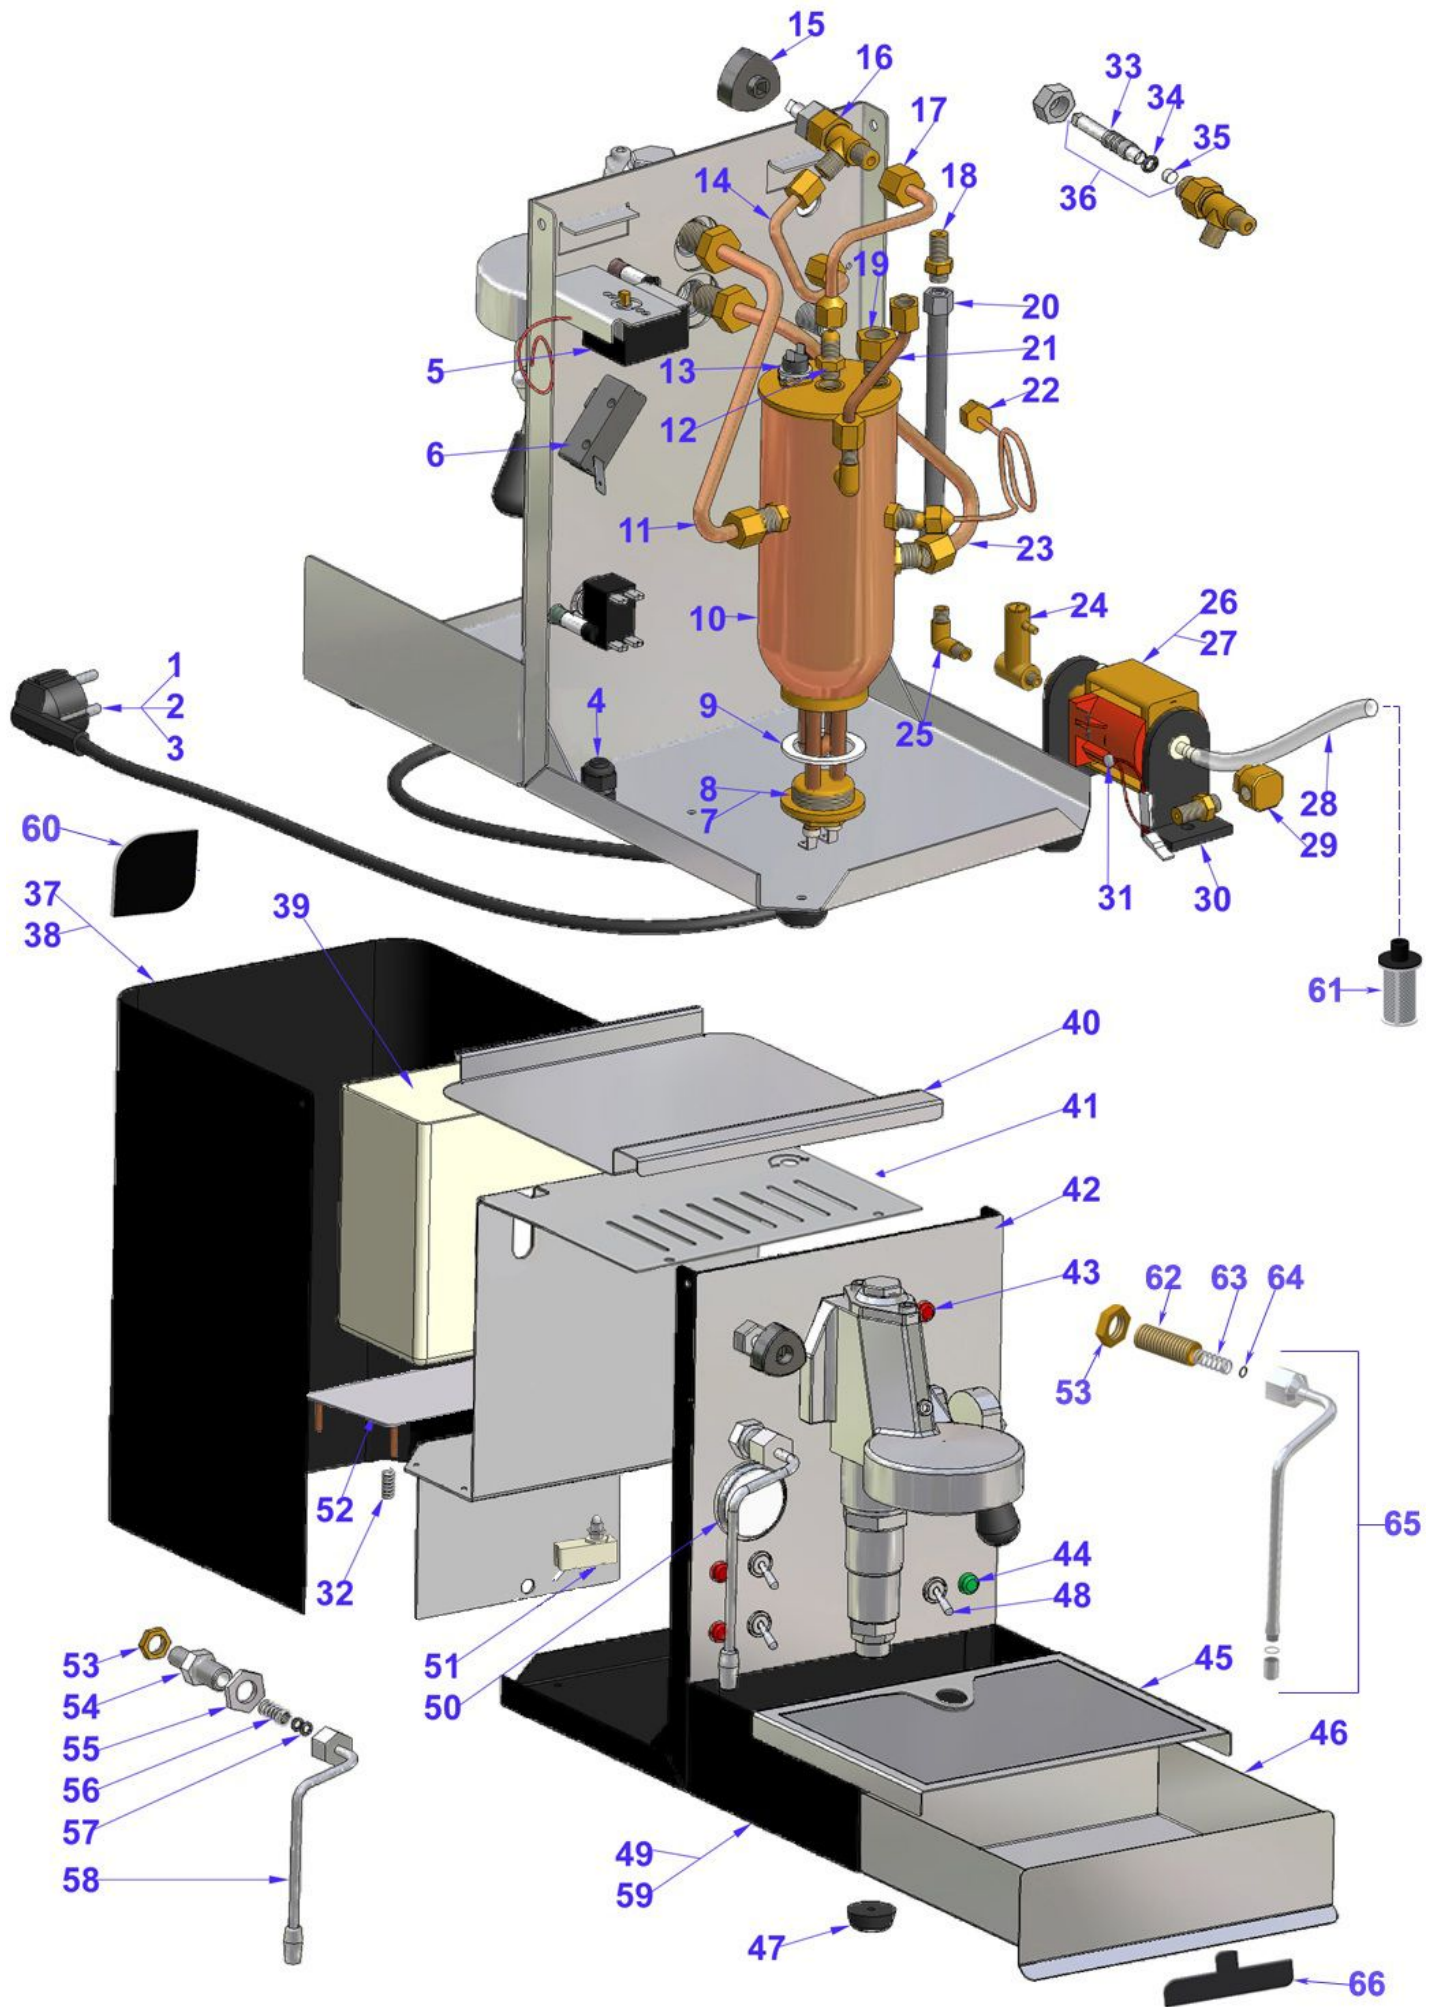

Toggle Switches - exploded view

Toggle Switches - parts list

#	Sku	Description	#	Sku	Description
1	ELETCaval20DO	3X1 L.2000 SCHUKO CABLE	35	GUARSILRUDOMO	ROD TAP TEFLON GASKET
2	ELETCavalAUS	3X1 L.2000 AUSTRALIAN PLUG CABLE	36	RACCASTRUBSCC	WATER/STEAM ROD TAP WITH GASKETS
4	FERMCAVPGD9	PG9 CLAMP	37	TELADOMRIVIN	DOMOBAR INOX COVERING
5	ELETTEDOMJU2B	TR/86 ADJUSTABLE THERMOSTAT	39	MATECVAACDON E	DOMOBAR WATER TANK
6	ELETMICRE	DOMOBAR SUPER COMMUTATOR COVERING	40	TELADOMCOIN	INOX UPPER COVERING FOR DOMOBAR
7	ELETRES1422	DOMOBAR 220V ELEMENT	41	SUPVASCDOMNE W	SUPPORT FOR MICRO PRESS PLATE
8	ELETRES1411	DOMOBAR 110V ELEMENT	42	FRONINDOMSPEC	SILKSCREEN PRINTED FRONT PANEL FOR DOM.
9	GUARCALDOM	BOILER GASKET	43	ELETLAMSP22GC	RED WARNING LIGHT
10	CALDDOM	BOILER	44	ELETLAMSP22VG	GREEN WARNING LIGHT WITH CHROMED RING NU
11	TUBIDOMPART5	INLET TUBE - GROUP P5	45	GRIGCOBADOMV2	GRID FOR DOMOBAR-VERSION 2013 - WITH HOL
12	RACCDOM18	FITTING 1/8 CARD	46	CARRCASDOMIN	DOMOBAR INOX DRAWER
13	ELETGLDOM	150 DEGREES GLIXON - AUTOMATIC RESET	47	PIEDDOM	DOMOBAR FEET
14	TUBIDOMPART2	PRESSURESTAT TUBE FOR DOMO.SUPER 2B	48	ELETINTLEVMET	METAL LEVER SWITCH
15	MANPRUSC	TAP HANDLES	49	TELADOMBAIN	DOMOBAR INOX FRAME
16	RACCRUBSC	DOMOBAR TAP	50	MANMSEM42016	D.42 0-16 GAUGE DOMOBAR
17	TUBIDOMPART1	TUBE CONNECTION FROM BOILER TO TAP - P1	51	ELETMICREKIRI	NR6X5 MICROSWITCH
18	TUBIP18X18AZ	NIPLEX 1/8MX1/8M	52	PIASPRMIDOMKI	MICRO PRESS PLATE
19	PORTBULTERRID	THERMOSTAT BULB-HOLDER FITTING	53	TUBIP201	1/4 BRASS NUT
20	TUBIFLINDO	CM.32 INOX FLEXIBLE TUBE	54	RACCP720	FITTING WATER TUBE
21	TUBIDOMPART3	PART 3 DOMOBAR TUBE	55	TUBIP202CR	3/8 CHROMED NUT
22	TUBIDOMPART6	TUBE CONNECTION FROM BOILER TO GAUGE - P	56	MOLTUVA	STEAM PIPE SPRING
23	TUBIDOMPART4	INLET TUBE - GROUP P4	57	GUARR6	GASKET R6 EP851
24	ASSBYPASS	BYPASS PUMP	58	TUBILADOM	DOMOBAR STEAM PIPE
25	TUBICU18X18	1/8X1/8 CURVED TUBE	59	TELADOMBA	DOMOBAR BLACK FRAME
26	POMPVIDDOM	220V VIBRATION PUMP	60	TARGTAGO	METAL-PLATE VBM "DROP"
27	POMPVIDDOM120	110V VIBRATION PUMP	61	FILTROVASCDOM	DOMOBAR WATER FILTER
30	ANTISUPGOPODO	RUBBER SUPPORTS FOR PUMP DOMOBAR	62	RACCLANCIADKI	1/4 FITTING FULLY THREADED
31	TERMPROTDOMSU	F11 - 110 DEGREES THERMIC PROTECTION	63	MOLLTUVAPDOV2	STEAM WAND SPRING FOR DOMOBAR V2
32	MOLLPIASMIDKI	MICRO PLATE SPRING	64	GUARR5	ELECTR. GROUP GASKET R5
33	RACCASTRUBSC	WATER/STEAM ROD TAP	65	TUBILVAPSXSKI	DOMOBAR STEAM WAND
34	GUARR6	GASKET R6 EP851	66	TARGADCOPI	SMALL VIBIEMME PLATE