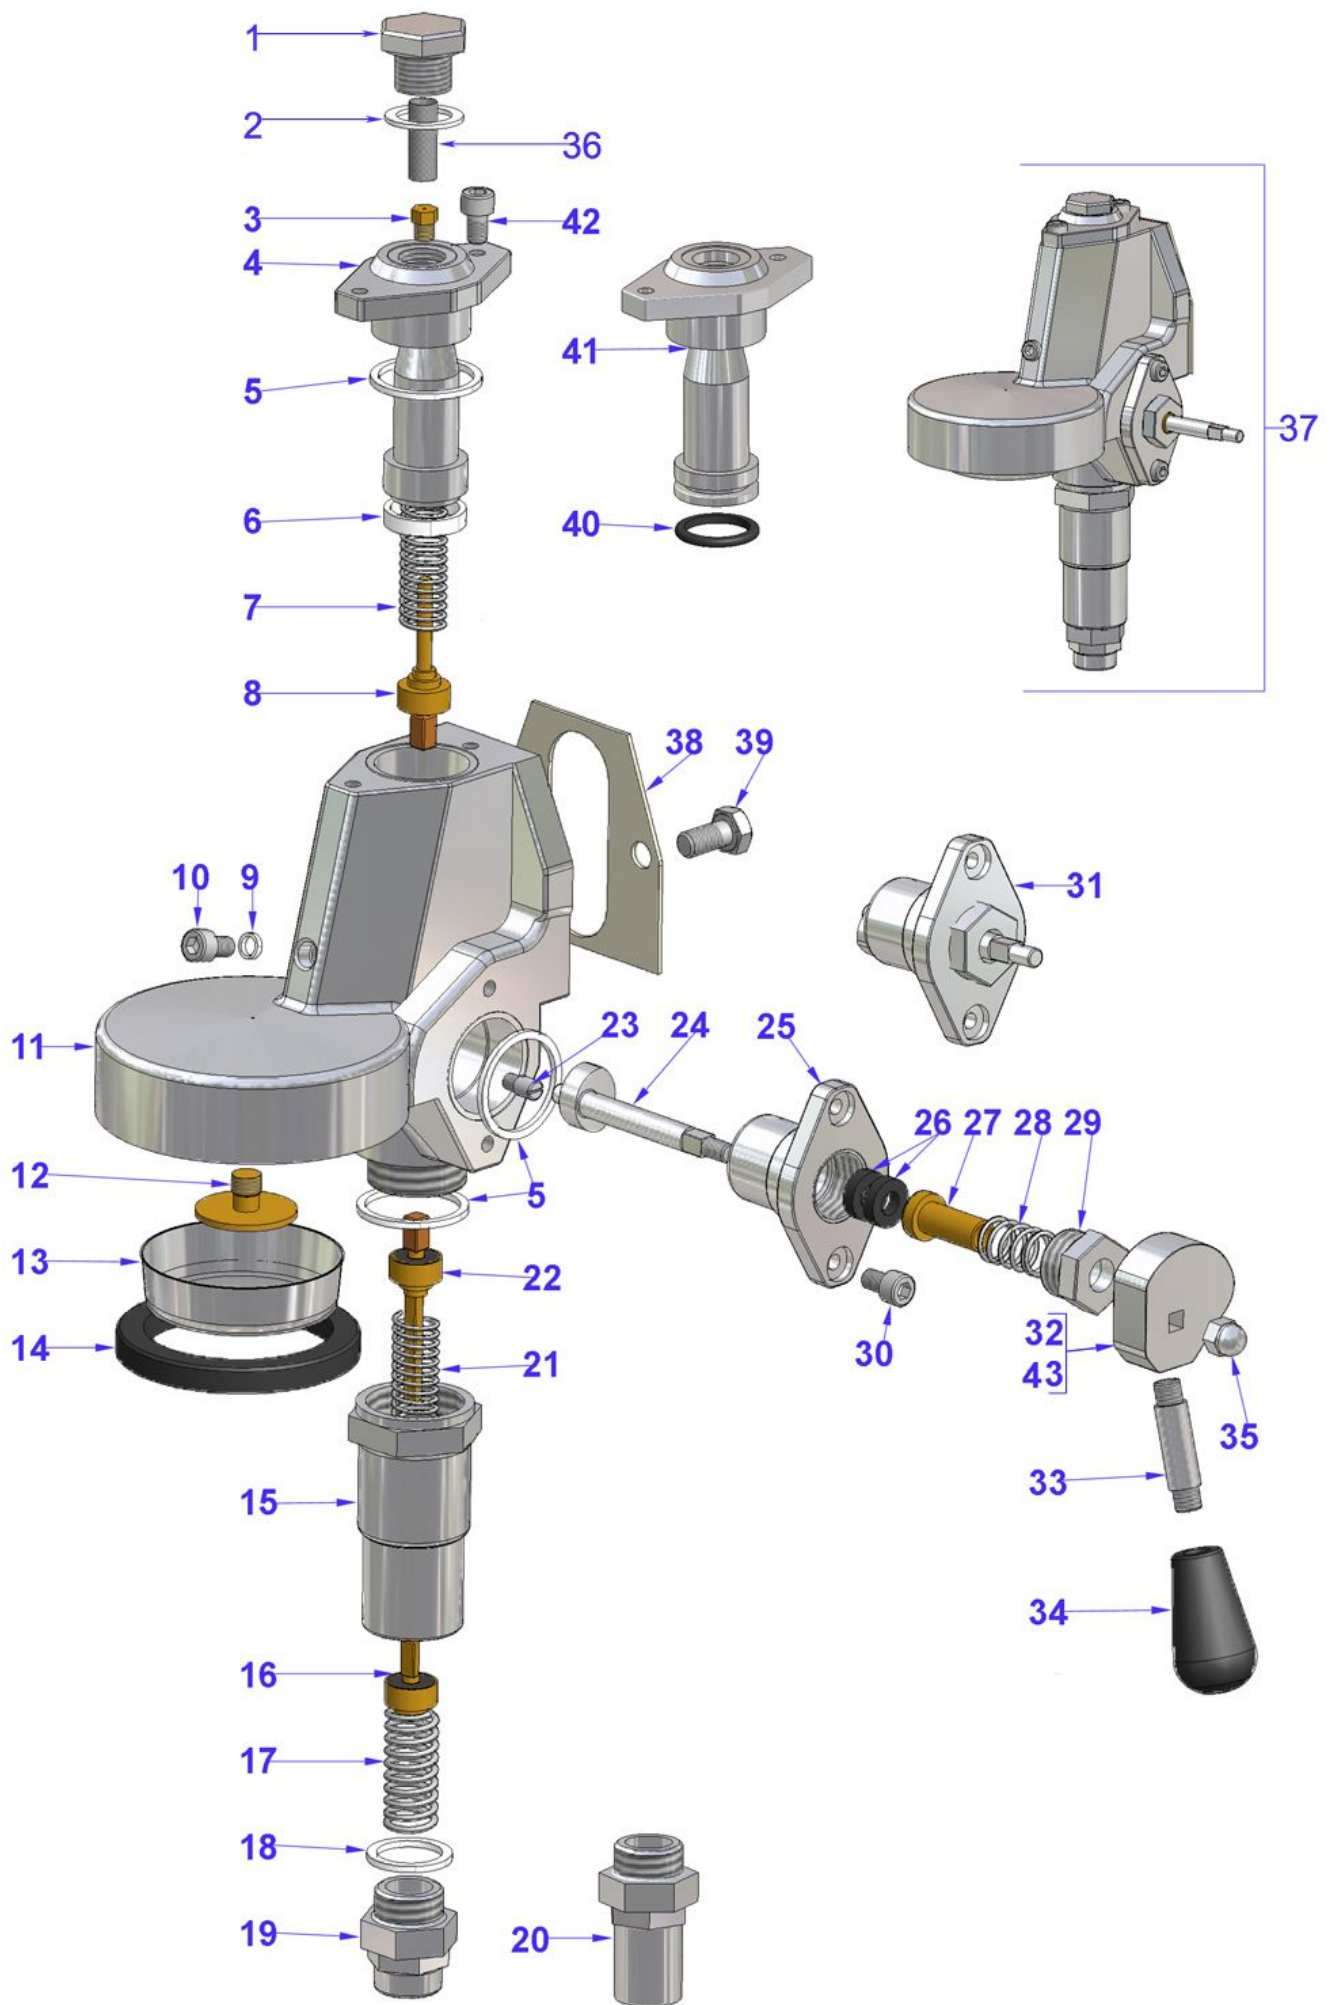

Grouphead - exploded view

Grouphead - parts list

#	Sku	Description	#	Sku	Description
1	RACCTACHCASU	CAP FOR UPPER LOCK GROUP	23	RACCPEFECA	PIN FOR CAM
2	GUARTACHGR	CAP GASKETS FOR GROUP LOCK	24	RACCALCAGR	LEVER GROUP CAM
3	RACCGIES7	GIGLEUR GROUP ES7	25	RACCCACOGR	GROUP LOCK CONTROL
4	RACCCASUTEPI	GROUP UPPER CAP	26	GUARPICA	CAM PLANE GASKET
5	GUARCAINGRTE	CAP FOR LOWER LOCK GOUP	27	RACCBUPRGO	BUSH
6	GUARCASUTEPI	GASKET FOR UPPER CAP	28	MOLLPRGO	SPRING
7	MOLLVAER	DISTRIBUTION VALVE SPRING	29	RACCTAPRGO	CAP
8	ASSVALVEROG	DISTRIBUTION VALVE SET	30	VITEBR6MA	SCREW 6MA
9	VITERON6TEFLO	TEFLON WASHER D.6	31	ASSCOMGRCAMME	SET FOR LEVER BASE CONTROL
10	VITEBR6MACO	SCREW 6MA	32	TUBIP714	LEVER BASE MICRO REPL. P.714
11	CORPOGRUPPO	MANUAL GROUP BODY	33	TUBIP715	LEVER BASE ROD MICRO P.715
12	RACCSPGR	GROUP SPRAYER	34	MANPPOLE	CAM KNOB
13	FILTDCREGR	NET SHOWER	35	VITEDACE6MAIN	INOX COVERED NUTS 6MA
14	GUARSOT	UNDERPAN GASKET	36	FILTRGIGLEUR	GROUP GIGLEUR FILTER
15	RACCCAIN	LOWER CAP GROUP COMPL.	37	GRUPMANREP291	MANUAL GROUP REPLICA P. 291
16	ASSVALVSCAR	DISCHARGE VALVE SET	38	GUARGR	SLOT-HOLED GASKETS FOR GROUP
17	MOLLSC	SPRING FOR DISCHARGING EXPANSION VALVE	39	VITETEM8X14	8MA GROUP NUT
18	GUARTE	PRESS GASKET	40	GUAROR128	GASKETS OR 128 EP851
20	ASSTASCAUDMA	DISCHARGE CAP SET DOMOBAR SUPER	41	RACCCASU	GROUP CAP
21	MOLLVAIN	INFUSION VALVE SPRING	42	VITEBR6MACO	SCREW 6MA
22	ASSVALVINF	INFUSION VALVE SET	43	TUBICAMMERC	MERCURY COMMAND HANDLE