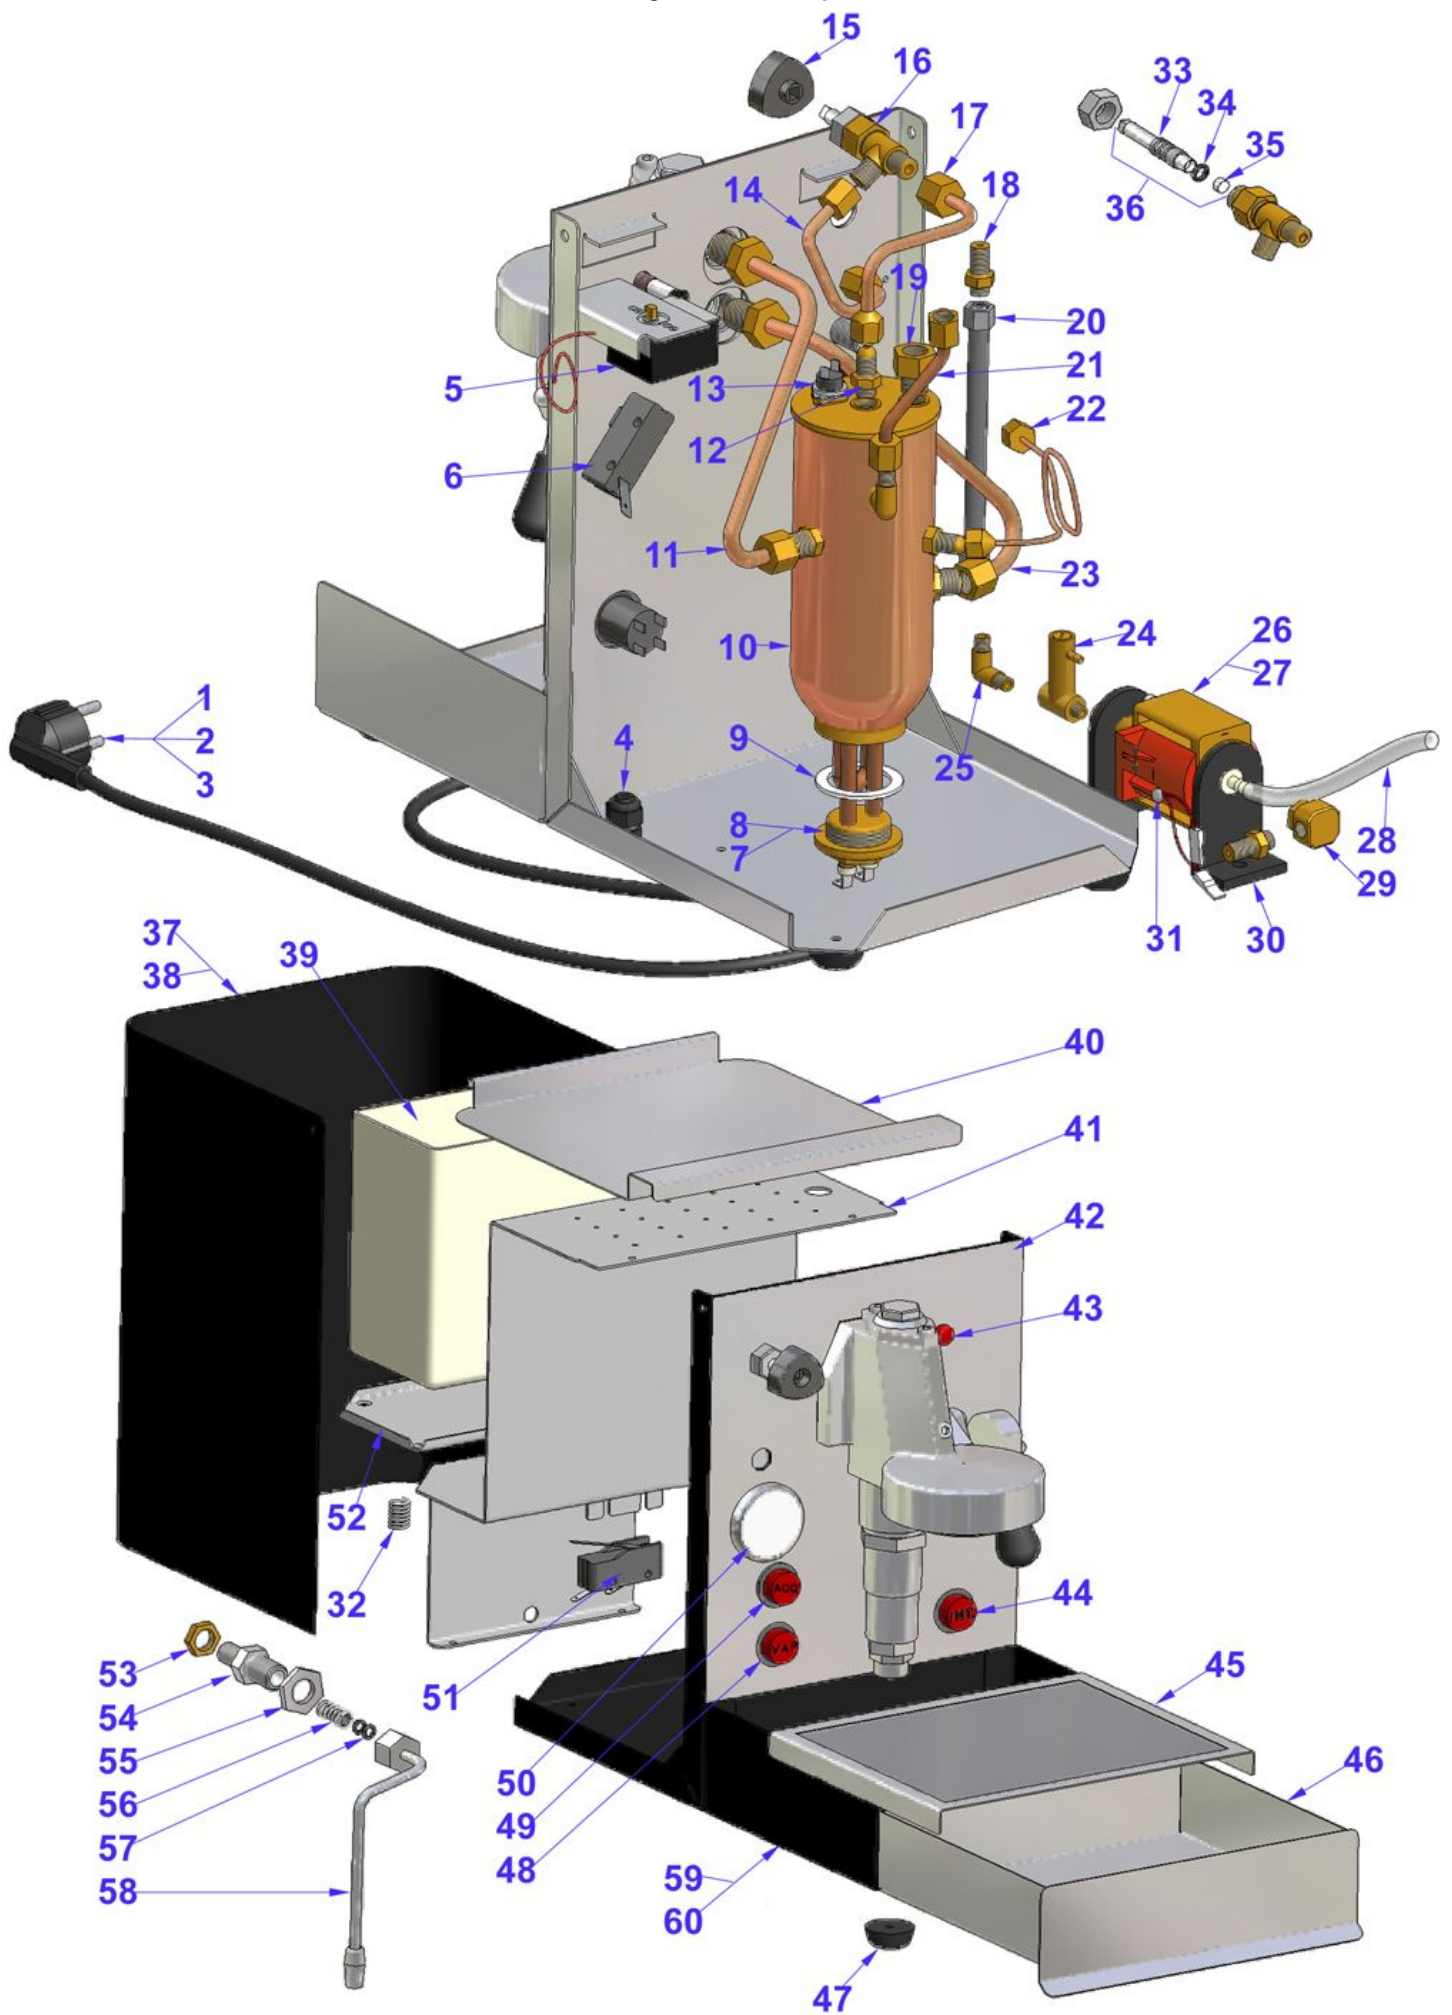

Vibiemme Domobar Diagram

Groups	1G
Version	MANUAL
Technology	HX
Volts / Phase	240 Volts V1 Single Phase
Color	INOX

Push Button Light Switches - exploded view

Push Button Light Switches - parts list

#	Sku	Description	#	Sku	Description
1	ELETCaval20DO	3X1 L.2000 SCHUKO CABLE	31	TERMPROTDOMSU	F11 - 110 DEGREES THERMIC PROTECTION
2	ELETCavalAus	3X1 L.2000 AUSTRALIAN PLUG CABLE	32	MOLLPIASMICDO	SPRING FOR MICRO PRESS PLATE
4	FERMCAVPGD9	PG9 CLAMP	33	RACCASTRUBSC	WATER/STEAM ROD TAP
5	ELETTEDOMJU2B	TR/86 ADJUSTABLE THERMOSTAT	34	GUARR6	GASKET R6 EP851
6	ELETMICRE	DOMOBAR SUPER COMMUTATOR COVERING	35	GUARSILRUDOMO	ROD TAP TEFLON GASKET
7	ELETRES1422	DOMOBAR 220V ELEMENT	36	RACCASTRUBSCC	WATER/STEAM ROD TAP WITH GASKETS
8	ELETRES1411	DOMOBAR 110V ELEMENT	37	TELADOMRIVIN	DOMOBAR INOX COVERING
9	GUARCALDOM	BOILER GASKET	39	MATECVAACDO	DOMOBAR WATER TANK
10	CALDDOM	BOILER	40	TELADOMCOIN	INOX UPPER COVERING FOR DOMOBAR
11	TUBIDOMPART5	INLET TUBE - GROUP P5	41	TELADOMLAFOIN	SUPPORT FOR MICRO PRESS PLATE
12	RACCDOM18	FITTING 1/8 CARD	42	FRONINDOM	DOMOBAR FRONT PANEL
13	ELETGLDOM	150 DEGREES GLIXON - AUTOMATIC RESET	43	ELETLAMSP22GC	RED WARNING LIGHT
14	TUBIDOMPART2	PRESSURESTAT TUBE FOR DOMO.SUPER 2B	44	ELETINTGLUSE	GENERAL SWITCH WITH LIGHT
15	MANPRUSC	TAP HANDLE	46	CARRCASDOMIN	DOMOBAR INOX DRAWER
16	RACCRUBSC	DOMOBAR TAP	47	PIEDDOM	DOMOBAR FEET
17	TUBIDOMPART1	TUBE CONNECTION FROM BOILER TO TAP - P1	50	MANMSEM42016	D.42 0-16 GAUGE DOMOBAR
18	TUBIP18X18AZ	NIPLEX 1/8MX1/8M	51	ELETMICP1	MICROINT. C26ZL3
19	PORTBULTERRID	THERMOSTAT BULB-HOLDER FITTING	52	PIASPRMIDOIN	MICRO PRESS PLATE
20	TUBIFLINDO	CM.32 INOX FLEXIBLE TUBE	53	TUBIP201	1/4 BRASS NUT
21	TUBIDOMPART3	PART 3 DOMOBAR TUBE	54	RACCP720	FITTING WATER TUBE
22	TUBIDOMPART6	TUBE CONNECTION FROM BOILER TO GAUGE - P	55	TUBIP202CR	3/8 CHROMED NUT
23	TUBIDOMPART4	INLET TUBE - GROUP P4	56	MOLTUVA	STEAM PIPE SPRING
24	ASSBYPASSNEW	BY PASS FOR NEW DOMOBAR	57	GUARR6	GASKET R6 EP851
25	TUBICU18X18	1/8X1/8 CURVED TUBE	58	TUBILADOM	DOMOBAR STEAM PIPE
26	POMPVIBDOM	220V VIBRATION PUMP	59	TELADOMBA	DOMOBAR BLACK FRAME
27	POMPVIBDOM120	110V VIBRATION PUMP	60	TELADOMBAIN	DOMOBAR INOX FRAME
30	ANTISUPGOPODO	RUBBER SUPPORTS FOR PUMP DOMOBAR			