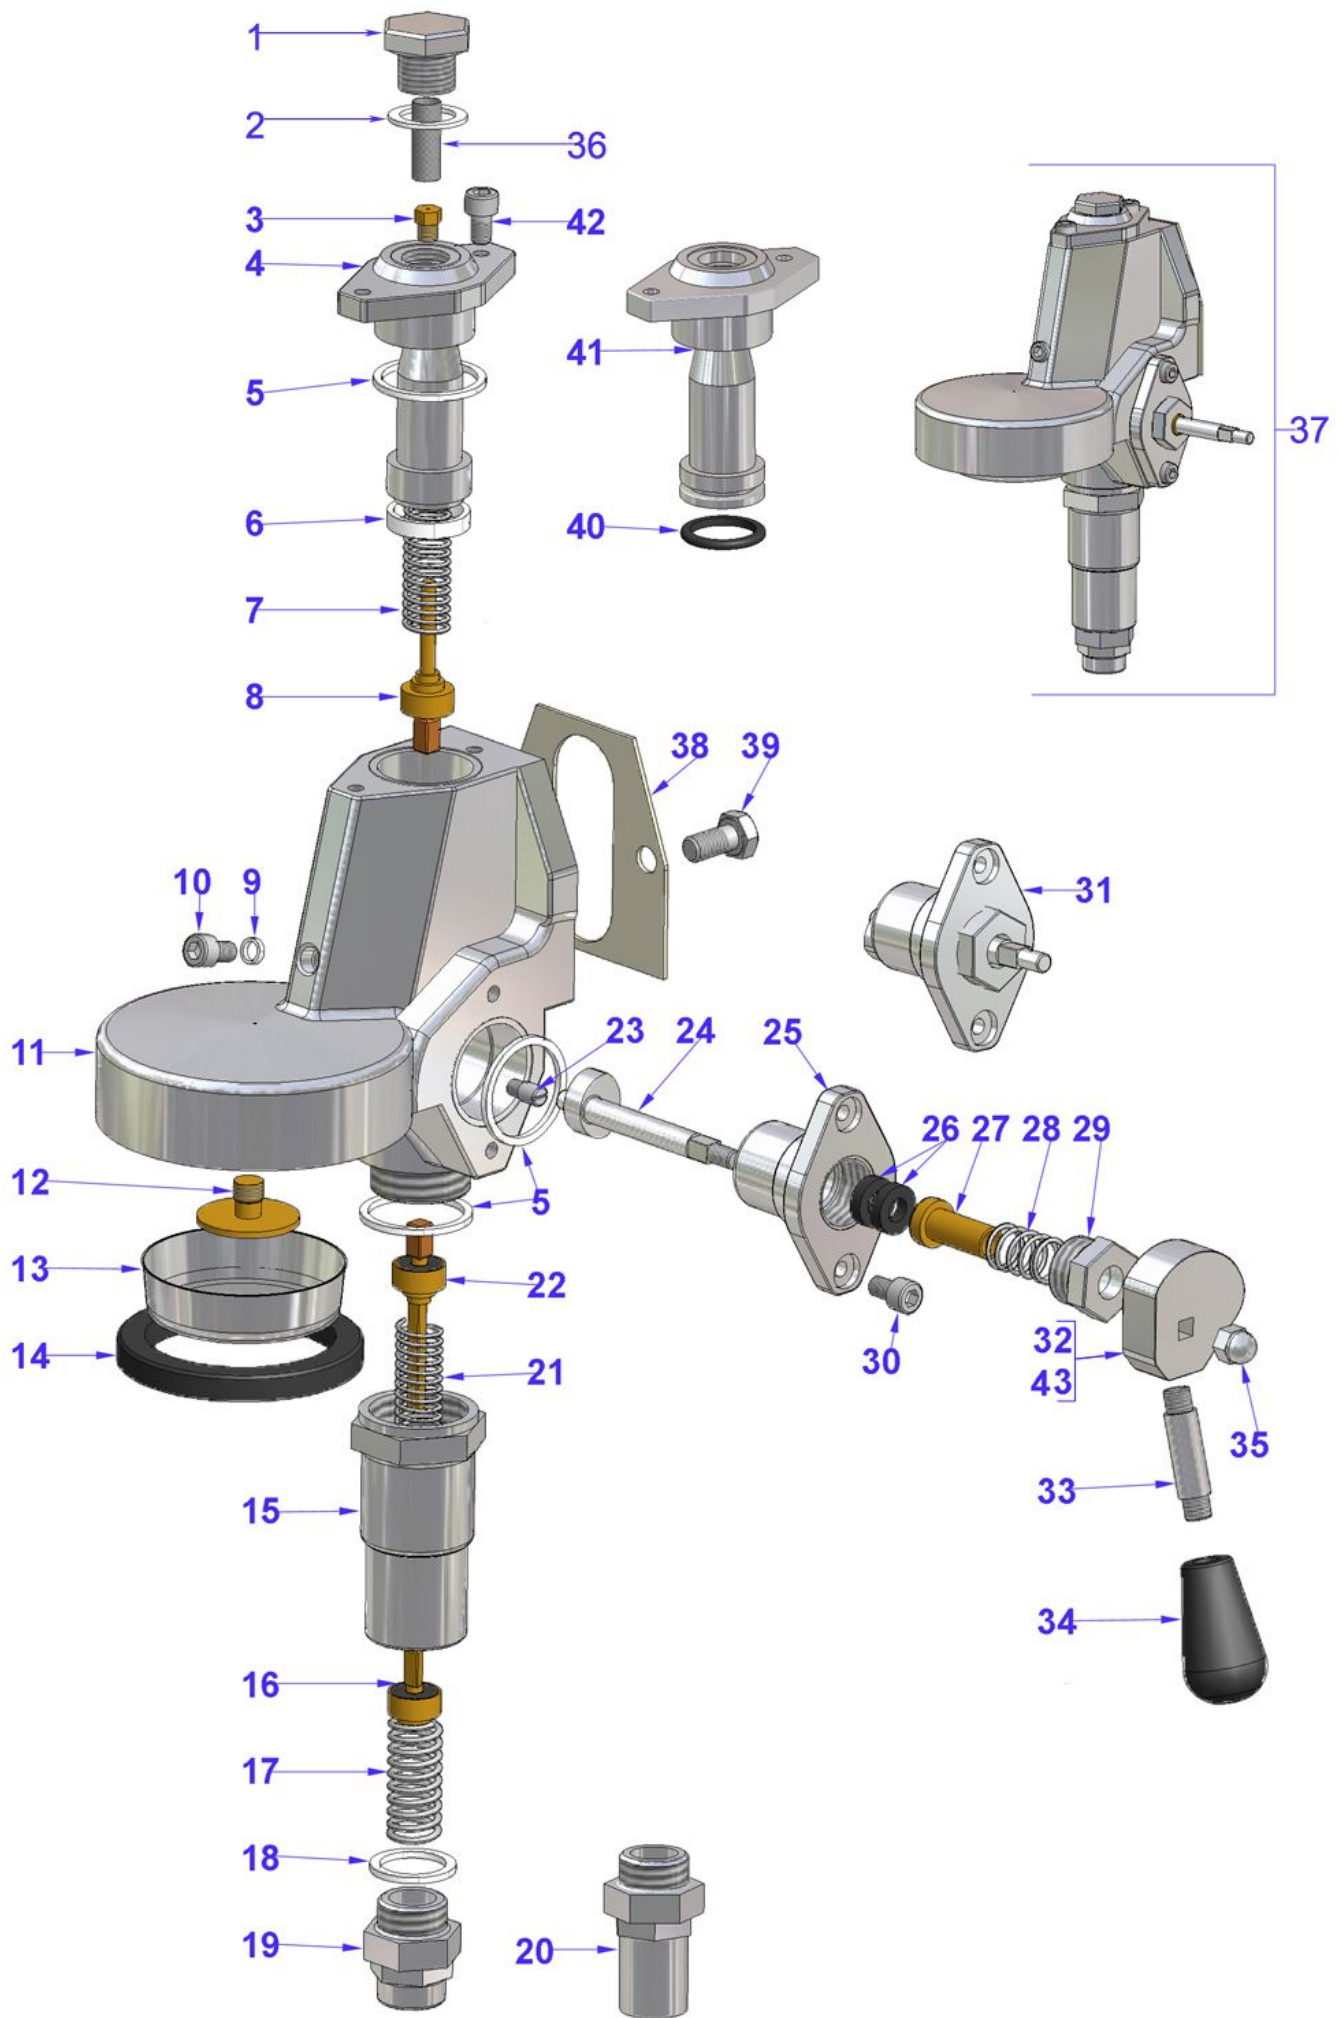

Grouphead - exploded view

Grouphead - parts list

#	Sku	Description
1	RACCTACHCASU	CAP FOR UPPER LOCK GROUP
2	GUARTACHGR	CAP GASKETS FOR GROUP LOCK
3	RACCGIES7	GIGLEUR GROUP ES7
4	RACCCASUTEPI	GROUP UPPER CAP
5	GUARCAINGRTE	CAP FOR LOWER LOCK GOUP
6	GUARCASUTEPI	GASKET FOR UPPER CAP
7	MOLLVAER	DISTRIBUTION VALVE SPRING
8	ASSVALVEROG	DISTRIBUTION VALVE SET
9	VITERON6TEFLO	TEFLON WASHER D.6
10	VITEBR6MACO	SCREW 6MA
11	CORPOGRUPPO	MANUAL GROUP BODY
12	RACCSPGR	GROUP SPRAYER
13	FILTDCREGR	NET SHOWER
14	GUARSOT	UNDERPAN GASKET
15	RACCCAIN	LOWER CAP GROUP COMPL.
16	ASSVALVSCAR	DISCHARGE VALVE SET
17	MOLLSC	SPRING FOR DISCHARGING EXPANSION VALVE
18	GUARTE	PRESS GASKET
20	ASSTASCAUTDMA	DISCHARGE CAP SET DOMOBAR SUPER
21	MOLLVAIN	INFUSION VALVE SPRING
22	ASSVALVINF	INFUSION VALVE SET
23	RACCPEFECA	PIN FOR CAM
24	RACCALCAGR	LEVER GROUP CAM
25	RACCCACOGR	GROUP LOCK CONTROL
26	GUARPICA	CAM PLANE GASKET
27	RACCBUPRGO	BUSH
28	MOLLPRGO	SPRING
29	RACCTAPRGO	CAP
30	VITEBR6MA	SCREW 6MA
31	ASSCOMGRCAMME	SET FOR LEVER BASE CONTROL
32	TUBIP714	LEVER BASE MICRO REPL. P.714
33	TUBIP715	LEVER BASE ROD MICRO P.715
34	MANPPOLE	CAM KNOB
35	VITEDACE6MAIN	INOX COVERED NUTS 6MA
36	FILTRGIGLEUR	GROUP GIGLEUR FILTER
37	GRUPMANREP291	MANUAL GROUP REPLICCA P. 291
38	GUARGR	SLOT-HOLED GASKETS FOR GROUP
39	VITETEM8X14	8MA GROUP NUT
40	GUAROR128	GASKETS OR 128 EP851
41	RACCCASU	GROUP CAP
42	VITEBR6MACO	SCREW 6MA
43	TUBICAMMERC	MERCURY COMMAND HANDLE