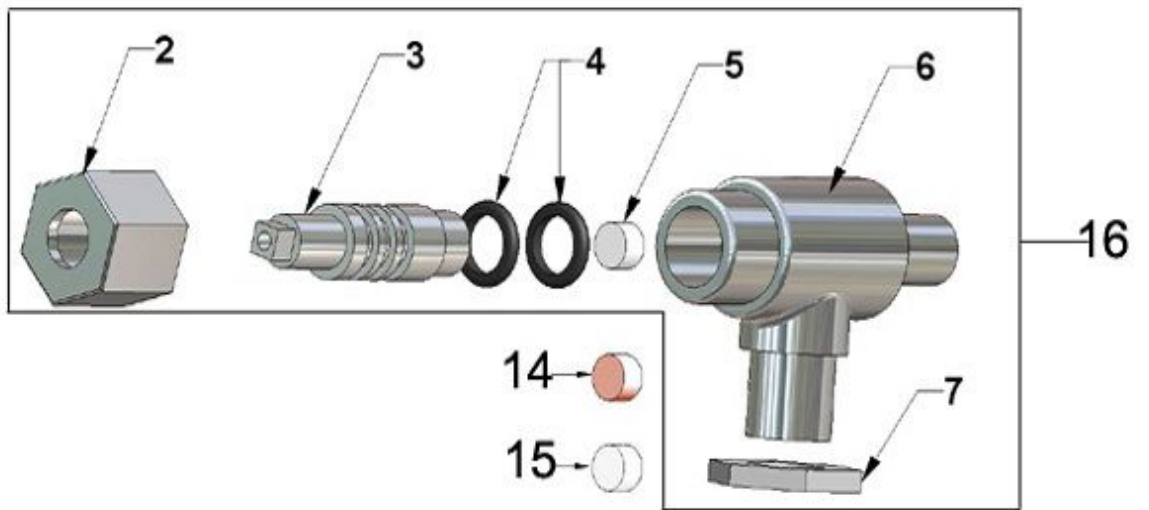

Wands - exploded view

Wands - parts list

#	Sku	Description
1	MANPRUSCDOMSA	DOMO. SUPER JUNIOR WATER/STEAM TAP HAND
2	RACCPRGOCR	CHROMED STANDARD FITTING
3	RACCASRUDOSU	DOMO.S./JUNIOR INOX ROD TAP
4	GUAROR113	GASKET OR 113
5	GUARSILRUDOSU	ROD NEUTRAL SILICONE SEAL GASKET
6	RACCCORUDOSU	WATER/STEAM TAP BODY
7	TUBIP202CR	3/8 CHROMED NUT
9	GUARR6	GASKET R6 EP851
10	RACCBULASF	BUSH
11	GUAROR113	GASKET OR 113
12	TUBILADOMSU	CHROMED STEAM LANCE
13	TUBIP727	WATER LANCE P.727 TUBLANACQ
14	GUARSILRUDOSR	ROD RED SILICONE SEAL GASKET
15	GUARSILRUDOST	ROD TEFLON SEAL GASKET
16	RACCRUBDOMSUP	WATER/STEAM TAP BODY FOR DOMOBAR JUNIOR/