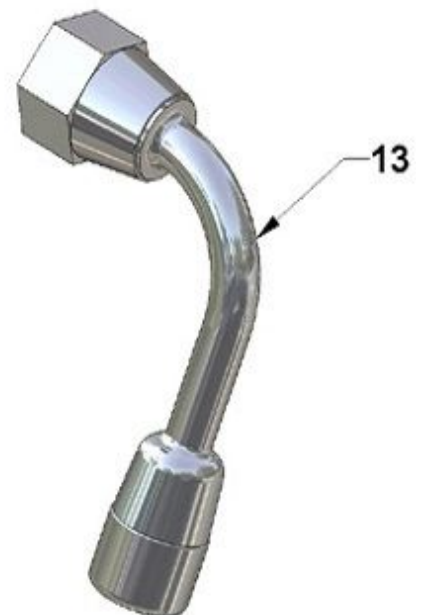

Wands - exploded view

Wands - parts list

#	Sku	Description
1	MANPRUSCDOMSA	DOMO. SUPER JUNIOR WATER/STEAM TAP HAND
2	RACCPRGOCR	CHROMED STANDARD FITTING
3	RACCASRUDOSU	DOMO.S./JUNIOR INOX ROD TAP
4	GUAROR113	GASKET OR 113
5	GUARSILRUDOSU	ROD NEUTRAL SILICONE SEAL GASKET
6	RACCCORUDOSU	WATER/STEAM TAP BODY
7	TUBIP202CR	3/8 CHROMED NUT
9	GUARR6	GASKET R6 EP851
10	RACCBULASF	BUSH
11	GUAROR113	GASKET OR 113
12	TUBILADOMSU	CHROMED STEAM LANCE
13	TUBIP727	WATER LANCE P.727 TUBLANACQ
14	GUARSILRUDOSR	ROD RED SILICONE SEAL GASKET
15	GUARSILRUDOST	ROD TEFLON SEAL GASKET
16	RACCRUBDOMSUP	WATER/STEAM TAP BODY FOR DOMOBAR JUNIOR/