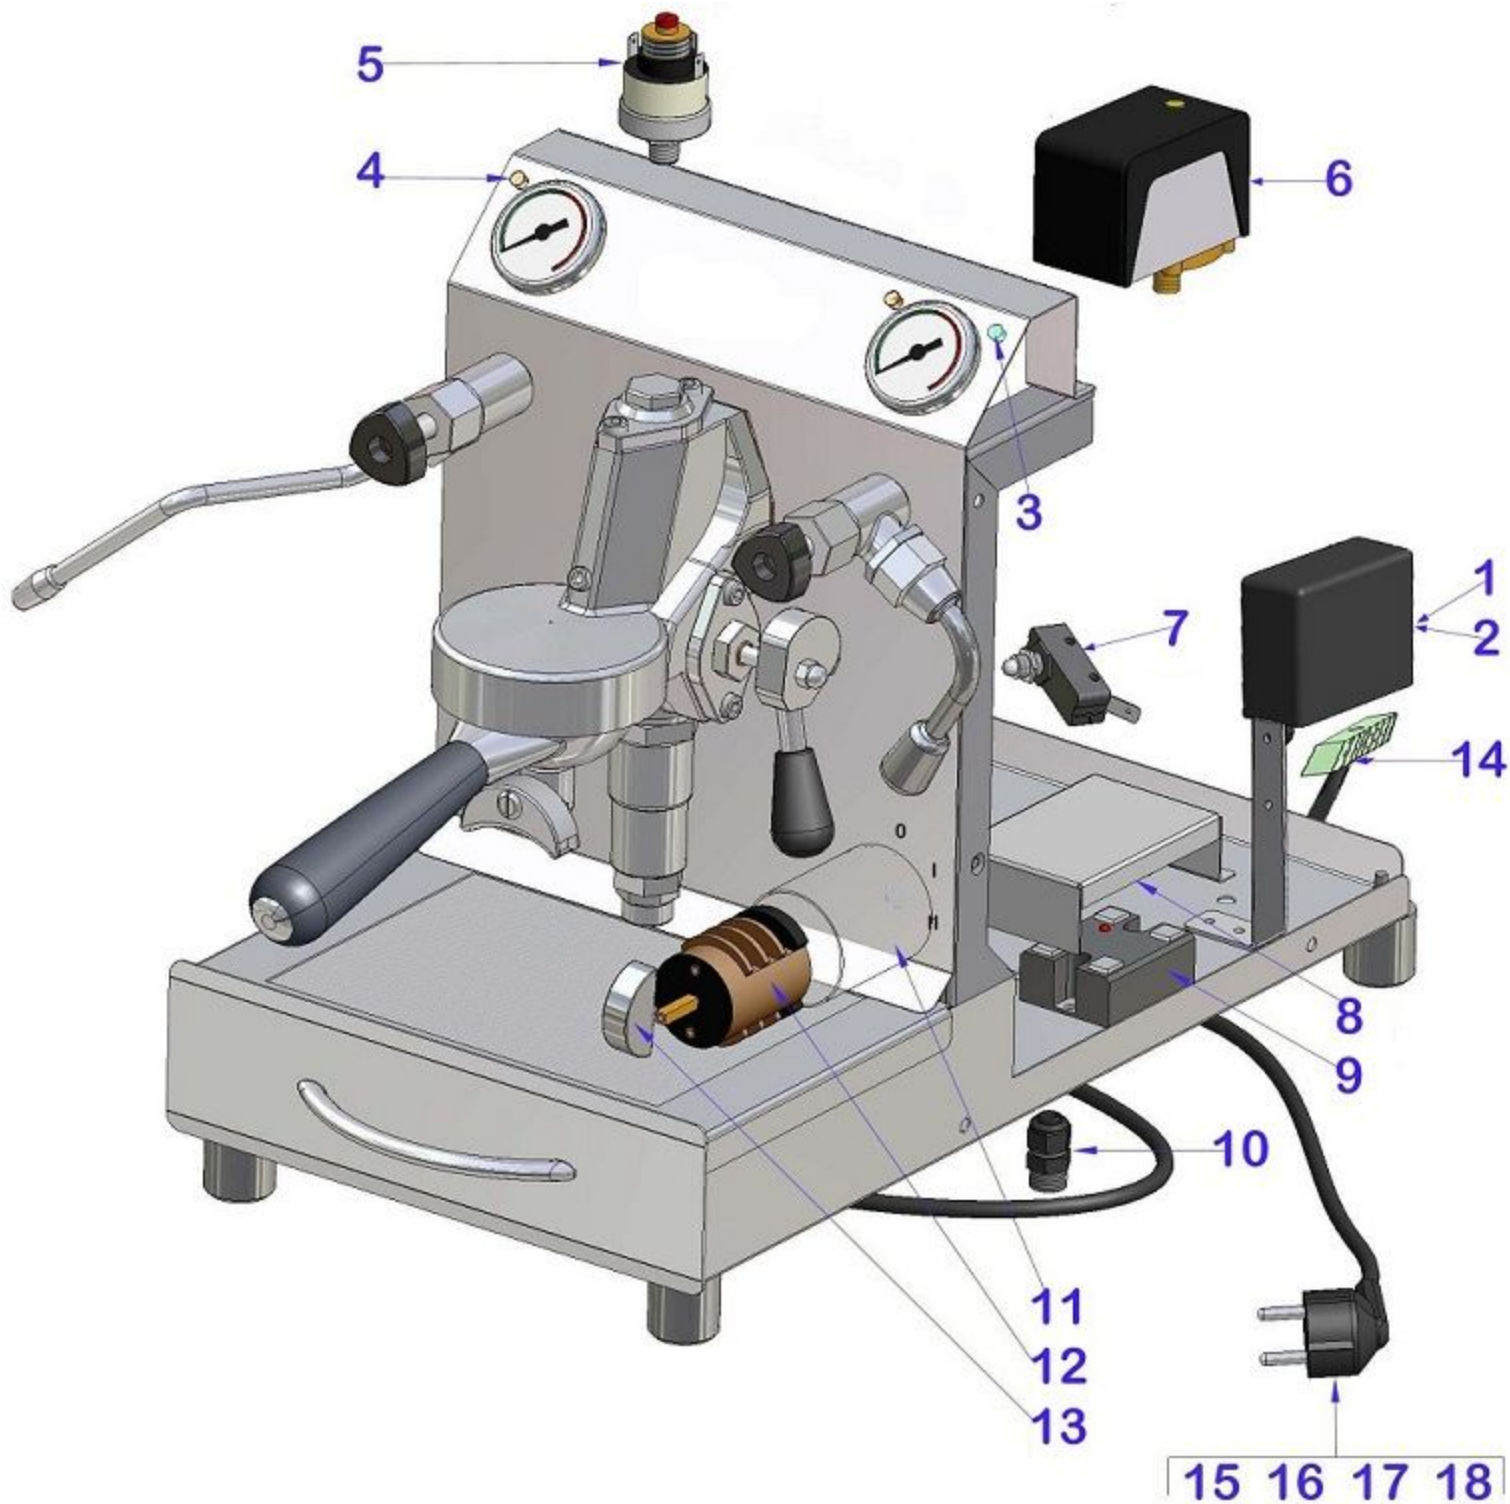

Electronics - exploded view

Electronics - parts list

#	Sku	Description
1	ELETREGLIV	LEVEL REGULATION - 220V
2	ELETREGLIV115	LEVEL REGULATION - 115V
3	ELETLAMNEONVE	GREEN WARNING LIGHT
4	ELETLAMNEONRO	RED WARNING LIGHT
5	ELETPREDOMSU	PS.15.01 JAGER PRESSURE SWITCH
6	ELETPRE	PRESSURESWITCH
7	ELETMICRE	DOMOBAR SUPER COMMUTATOR COVERING
8	RELESTATICODS	STATIC RELAY FOR DOMO SUPER 2B - ELECTRO
9	COPERELESTATI	STATIC RELAY COVERING
10	FERMCAVPGD11	PG11 CLAMP
11	ELETCUFCOM	COMMUTATOR COVERING
12	ELETCOMDOMSUP	DOMOBAR SUPER COMMUTATOR
13	MANCOMREPLICA	COMMUTATOR HANDLE
15	ELETCAVAL20DO	3X1 L.2000 SCHUKO CABLE
16	ELETCAVALAUS	3X1 L.2000 AUSTRALIAN PLUG CABLE
17	ELETCAVAUL	14 AWG U.S.A. CABLE
18	ELETCAVALGIAP	JAPAN CABLE