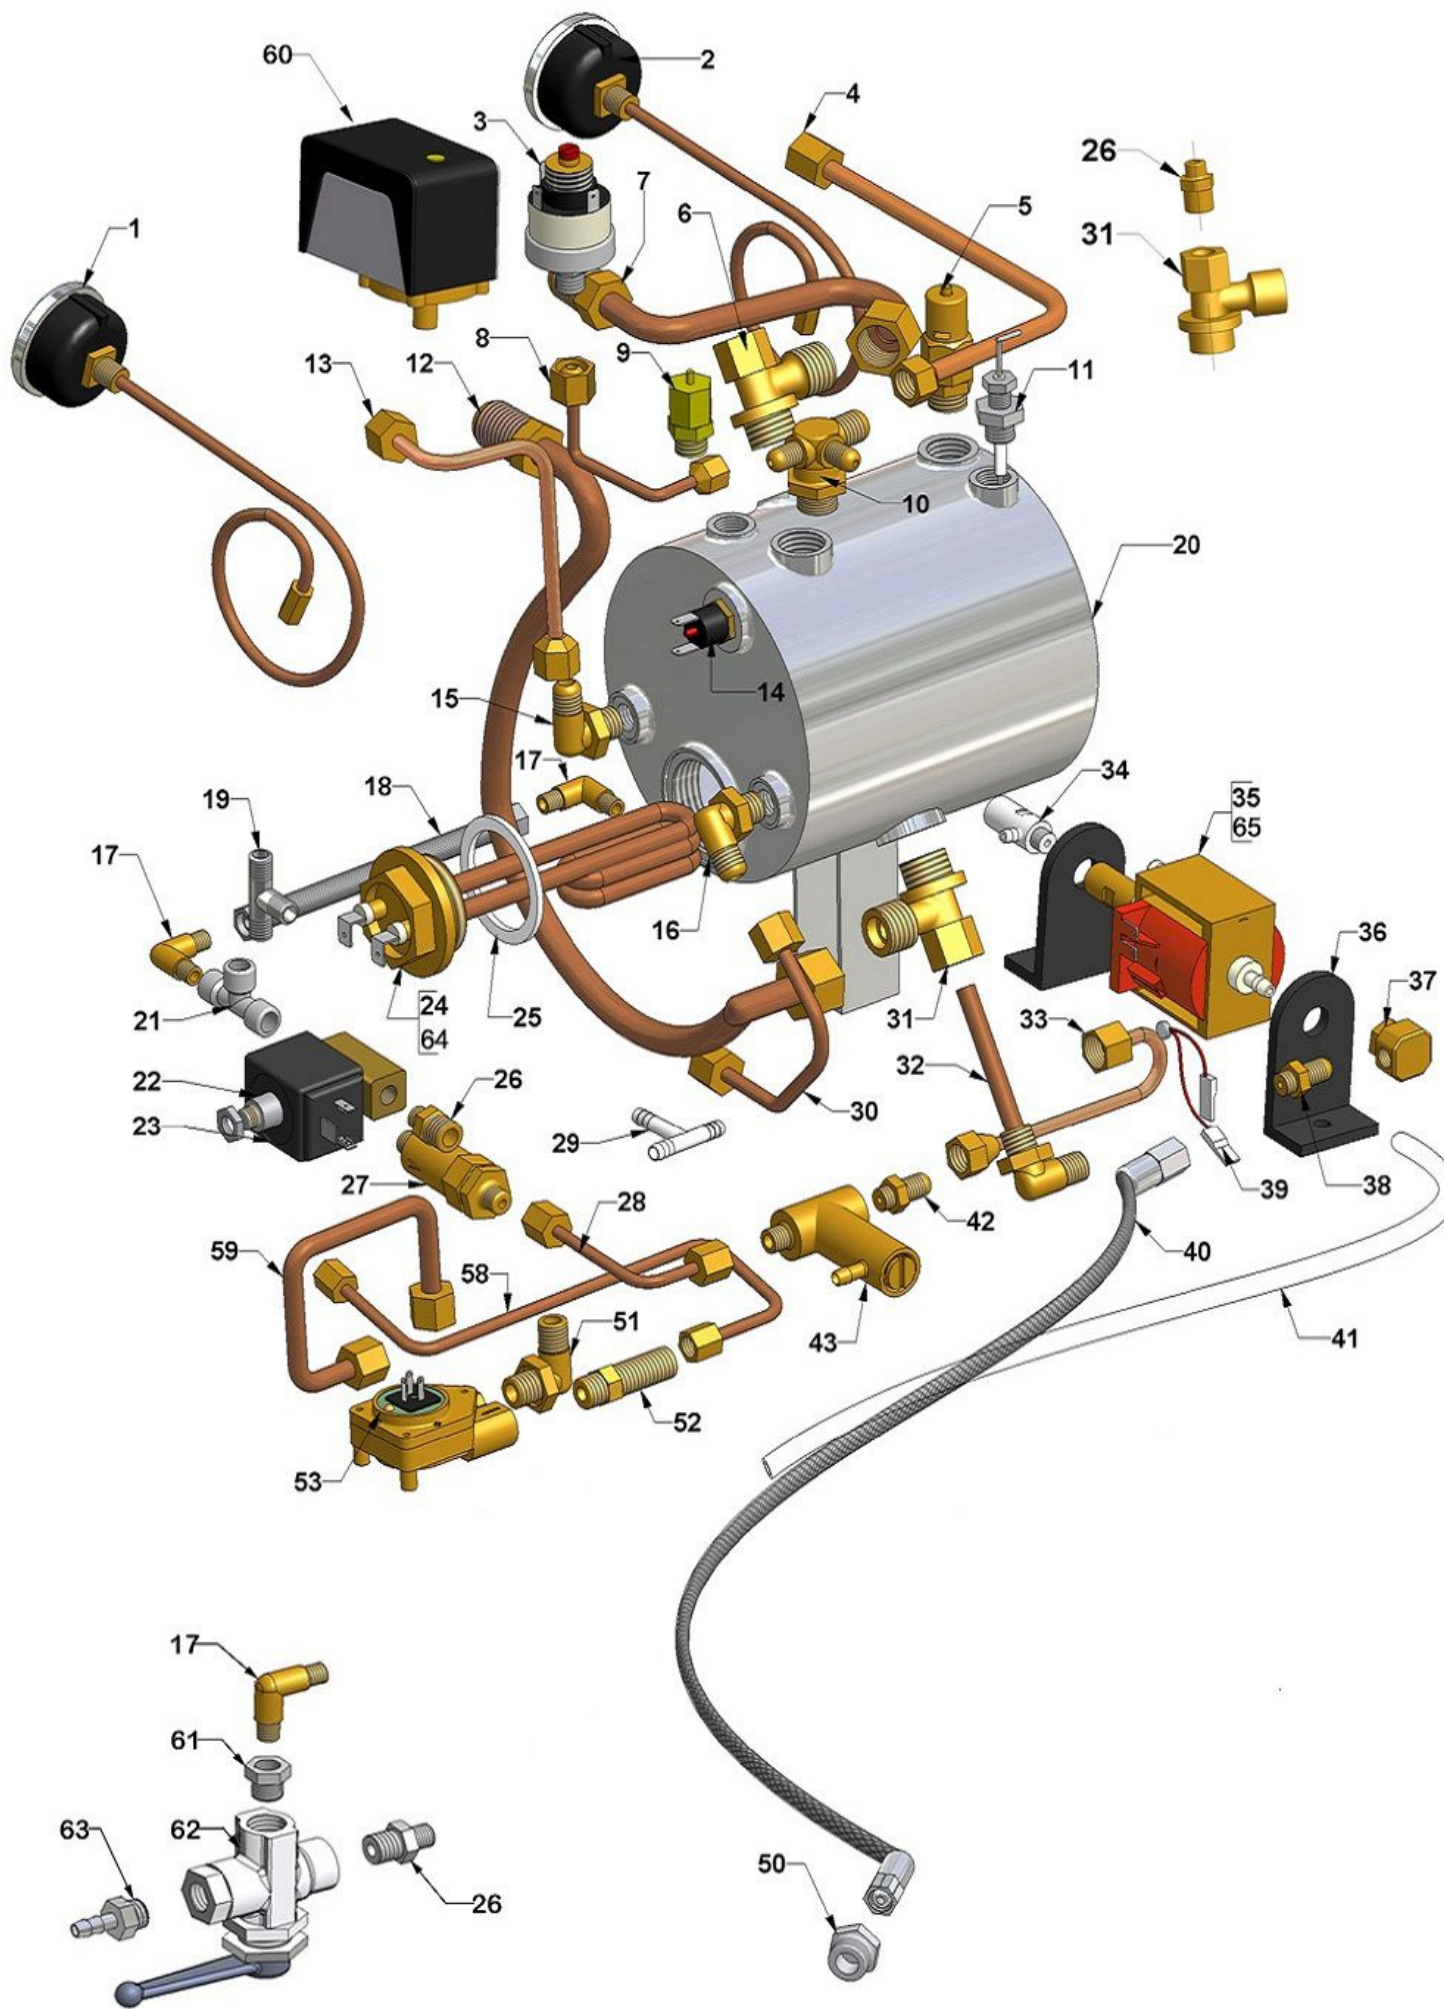

Waterworks - exploded view

Waterworks - parts list

#	Sku	Description	#	Sku	Description
1	MANMDOE40016	PUMP PRESSURE 0-16 GAUGE	27	VALVNORITDOM	NON RETURN VALVE
2	MANMDOE40025	BOILER PRESSURE 0-4 GAUGE	28	TUBIDOMPART3	PART 3 DOMO BAR TUBE
3	ELETPREDOMSU	PS.15.01 JAGER PRESSURE SWITCH	29	RACCTPLASTICA	PLASTIC T-SHAPED FITTING
4	TUBIP736B	TUBE FROM TAP TO STEAM LANCE	30	TUBIP850	SOLENOID VALVE TUBE DOMO BAR SUPER NEW
5	VALVMOSP	SAFETY VALVE 3/8	31	RACCP428	OUTLET TUBE FITTING
6	RACCP427	INLET TUBE FITTING	32	RACCP430	INJECTOR FITTING - L.65 mm
7	TUBIP849	GROUP INLET TUBE NEW DOMO BAR SUPER	33	TUBCOLLDOMSUP	TUBE FROM DOSING TO SOLENOID VALVE P 737
8	TUBIDOMPART1B	DOMO BAR BENT TUBE PART 1 TUB1DOM	34	VALVCONTRPRES	PLASTIC AUTO PRIME VALVE
9	VALVSFME	VALVE	35	POMPVIBDOM	220V VIBRATION PUMP
10	RACCP433	3 WAYS FITTING	36	ANTISUPGOPODO	RUBBER SUPPORTS FOR PUMP DOMO BAR
11	ELETSON	LEVEL PROBE TL 10/B	38	TUBIP18X18AZ	NIPLEX 1/8MX1/8M
12	TUBIRITGRDOSU	OUTLET TUBE DOMO BAR GROUP SUPER P 778	39	TERMPROTDOMSU	F11 - 110 DEGREES THERMIC PROTECTION
13	TUBIP736	TUBE FROM FLANGE TO SOLENOID VALVE P 736	40	TUBIFLINDOSAR	INOX FLEXIBLE TUBE FOR CONNECTION
14	ELETGLDOMMAN	GLIXON DOMO BAR T B/M 150/5C	42	RACCDOM18	FITTING 1/8 CARD
15	RACCP429	ELBOW FITTING 1/4	43	ASSBYPASSNEW	BY PASS FOR NEW DOMO BAR
16	RACCP733	ELBOW FITTING	51	RACCP733	ELBOW FITTING
17	TUBICU18X18	1/8X1/8 CURVED TUBE	52	RACCP732	ES14 H46 1/4X1/4 FITTING
18	TUBIFLINDOKIR	INOX FLEXIBLE TUBE DOMO BAR S D.N6 1/8 FC	53	ELETCONTVOLOT	BRASS FLOWMETER
19	RACCTMMM	FITTING T MMM 464	58	TUBICOLDOMSAR	MANIFOLD TUBE FOR WATER NET CONNECTION
20	CALDDOMOSUP	BOILER DOMO BAR SUPER	59	TUBIP730	PROPORTIONING TUBE
21	RACCTFFF	FITTING T FFF 461	60	ELETPRE	PRESSURE SWITCH
22	ELETELE2AU22	D.3 220V INLET WATER SOLENOID VALVE	61	RACCRIDMFRU3V	RIDUZIONE 1/4M X 1/8F
23	ELETELE2VAU22	D.1,5 220V CHARGING SOLENOID VALVE	62	RACCRUB3VDSAV	3-WAYS TAP FOR DOMO.SUP.WATER NET CONN.+
24	ELETRESSM1822	SEMI PROF. ELEMENT 1/4 1800W 230V	63	RACCPPOPODOARV	1/4 HOSE CONNECTOR FITTING
25	GUARRESPICTEF	TEFLON GASKET FOR ELEMENT PICC 53X42X3	64	ELETRESSM1811	SEMI PROF. ELEMENT 1/4 1600W 110V
26	RACCELETODMSU	RID.ELET..DOMO S.NEW.1/8MX1/4 2102002	65	POMPVIBDOM120	110V VIBRATION PUMP