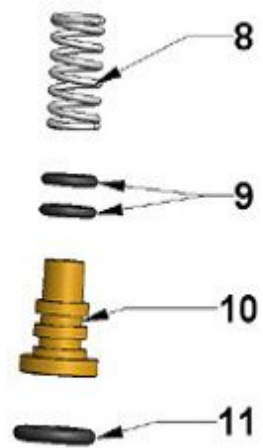

Wands - exploded view

Wands - parts list

#	Sku	Description
1	MANPRUSCDOMSA	DOMO. SUPER JUNIOR WATER/STEAM TAP HAND
2	RACCPRGOCR	CHROMED STANDARD FITTING
3	RACCASRUDOSU	DOMO.S./JUNIOR INOX ROD TAP
4	GUAROR113	GASKET OR 113
5	GUARSILRUDOSU	ROD NEUTRAL SILICONE SEAL GASKET
6	RACCCORUDOSU	WATER/STEAM TAP BODY
7	TUBIP202CR	3/8 CHROMED NUT
9	GUARR6	GASKET R6 EP851
10	RACCBULASF	BUSH
11	GUAROR113	GASKET OR 113
12	TUBILADOMSU	CHROMED STEAM LANCE
13	TUBIP727	WATER LANCE P.727 TUBLANACQ
14	GUARSILRUDOSR	ROD RED SILICONE SEAL GASKET
15	GUARSILRUDOST	ROD TEFLON SEAL GASKET
16	RACCRUBDOMSUP	WATER/STEAM TAP BODY FOR DOMOBAR JUNIOR/