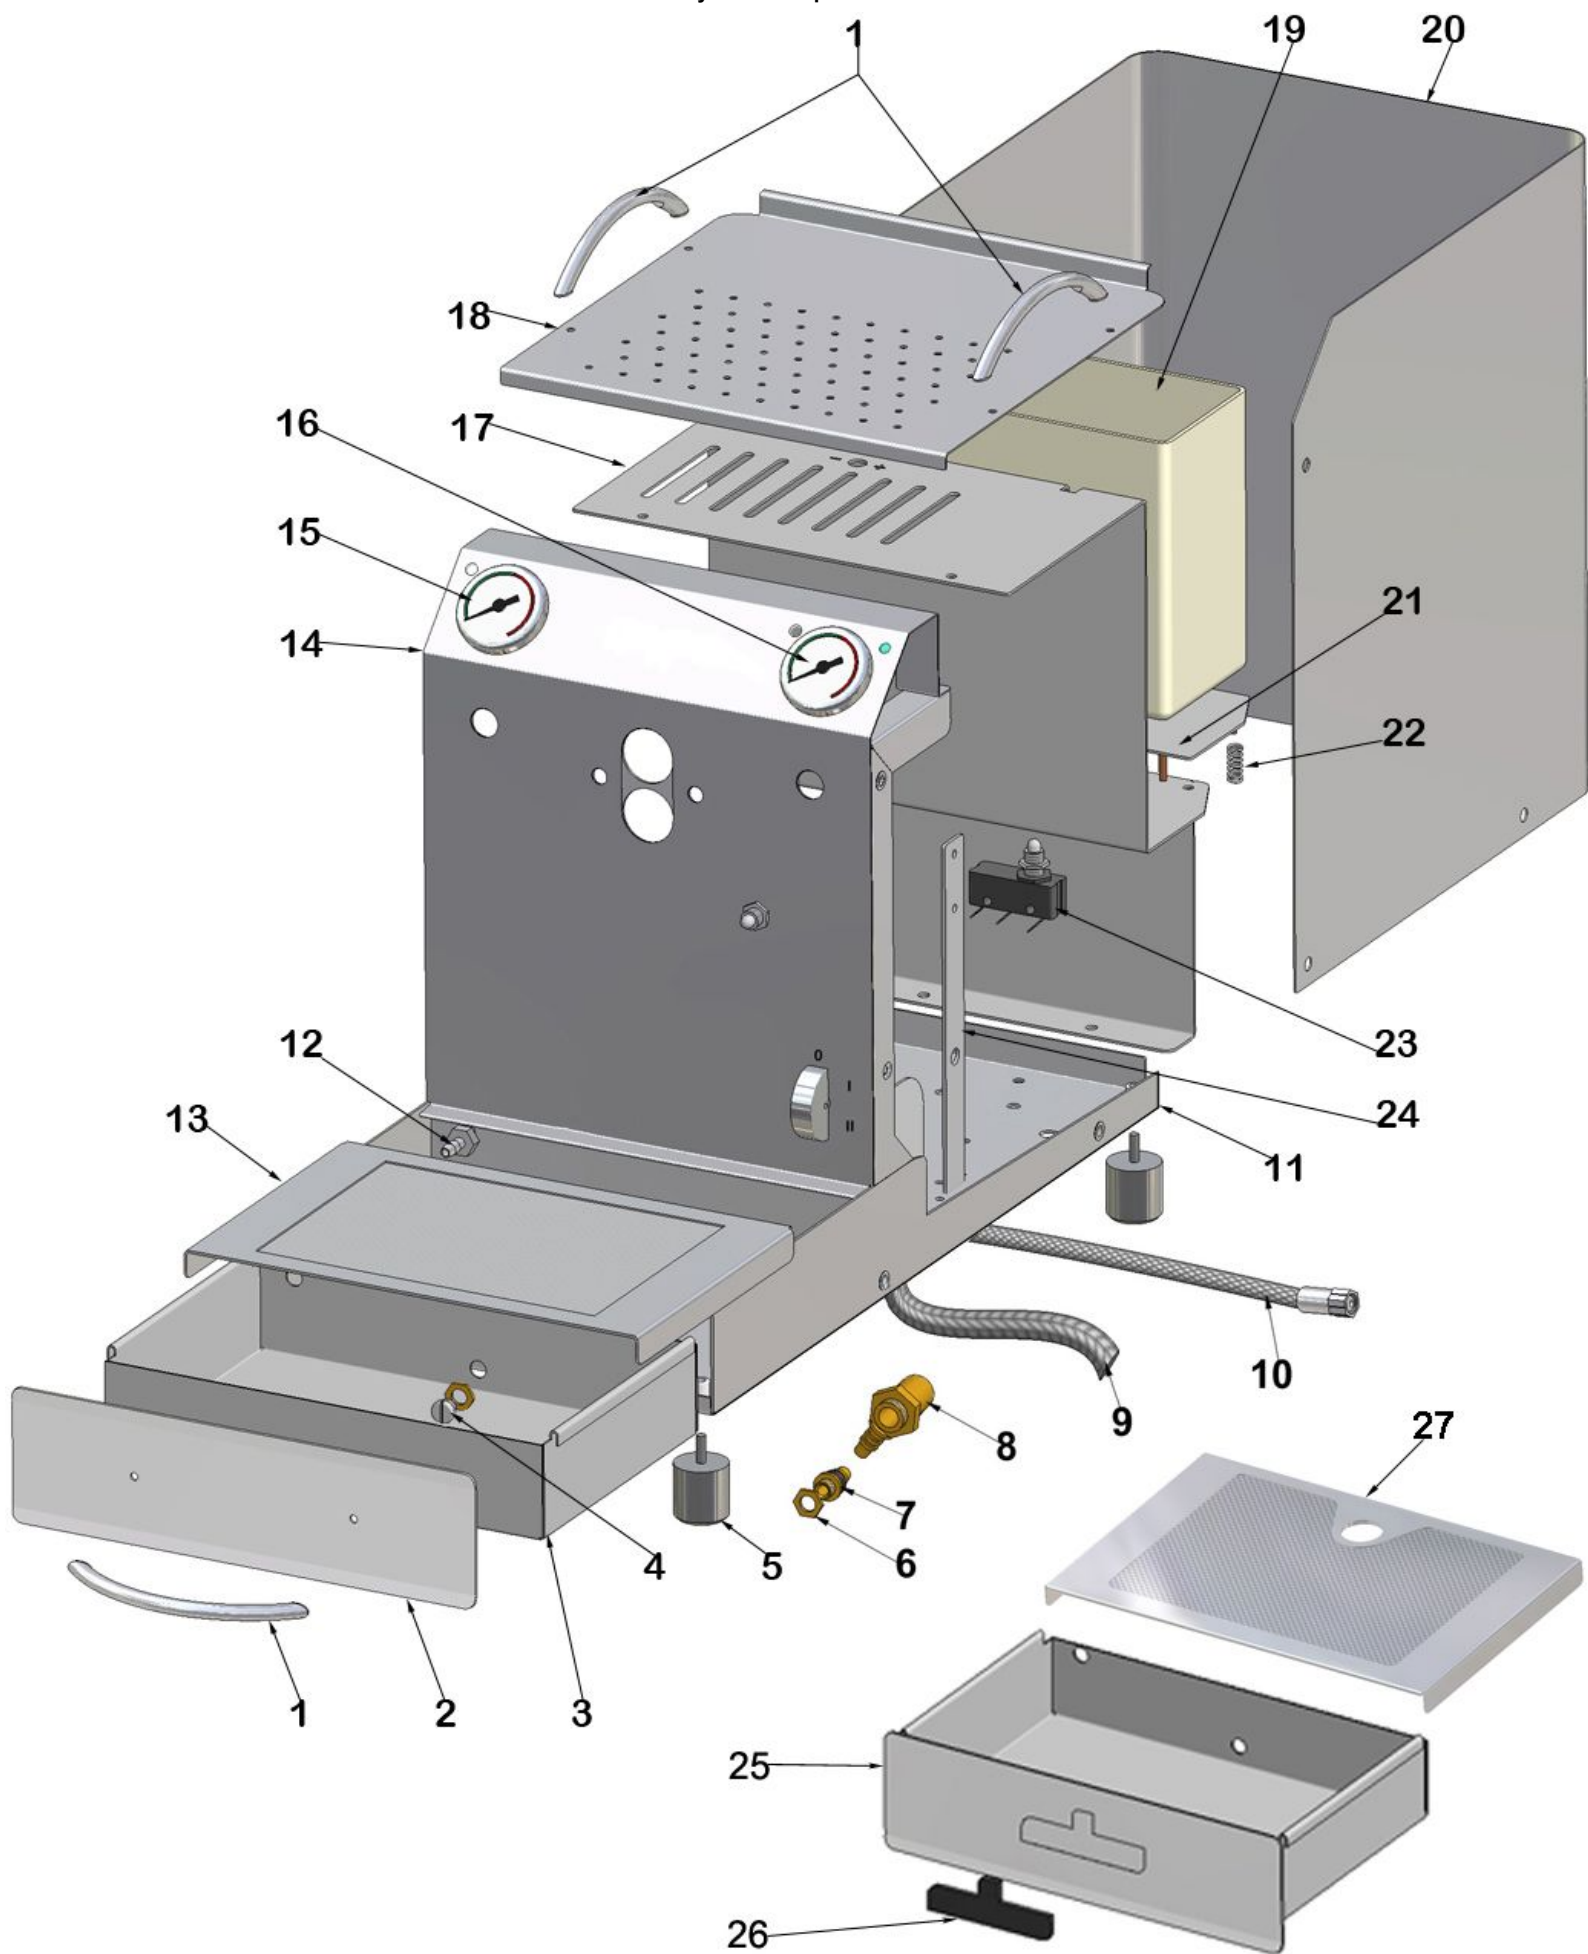

Vibiemme Domobar Super Diagram

Groups	1G
Version	MANUAL
Technology	HXTK
Volts / Phase	110 Volts V3 Single Phase
Color	INOX

Bodyworks - exploded view

Bodyworks - parts list

#	Sku	Description
1	MANCASCOPKIR	DRAWER HANDLE AND LID
2	CARRCFRODOM43	DOMO.SUPER FRONT PANEL FOR DRAWER
3	CARRCASDOSARV	INOX DRAWER FOR DOMO.SUPER - WATER NET C
4	VITETAPSCADAR	DRAWER DRAIN PLUG
5	PIEDDOMSUNEW	DOMO. SUPER CHROMED FEET
6	DADOFISSMANOM	GAUGE NUT
7	RACCBUSCADOMS	DRAWER DISCHARGE FITTING
8	RACCP431B	3/8 X 3/8 CURVED TUBE DOMO BAR SUPER - W
9	TUBOSCARICOD10	PVC D.10 DRAIN TUBE (PLUTONE)
10	TUBIFLINDOSAR	INOX FLEXIBLE TUBE FOR CONNECTION
11	TELADOMSUPARV	INOX BODYWORK DOMO.SUPER - WATER NET CON
12	RACCPPOPODO	1/8 HOSE CONNECTOR FITTING
13	GRIGCSDOMSARV	DRAWER GRID FOR DOMO.SUPER - WATER NET C
14	FRONDOMSMLVRV	FRONT PANEL-DOMO S. MANUAL
15	MANMDOE40016	PUMP PRESSURE 0-16 GAUGE
16	MANMDOE40025	BOILER PRESSURE 0-4 GAUGE
17	SUPAVASCDOSARV	TANK SUPPORT FOR DOMO.SUPER - WATER NET
18	TELADOMSCON43	DOMO.S. TANKED/WATER NET CONNEC.UPPER CO
19	MATECVAACDO	DOMO BAR WATER TANK
20	TELADOMSRIN43	INOX COVERING NEW DOMO BAR SUPER
21	PIASPRMIDSARV	MICRO PRESS PLATE DOMO.SUPER - WATER NET
22	MOLLPIASMIDKI	MICRO PLATE SPRING
23	ELETMICRE	DOMO BAR SUPER COMMUTATOR COVERING
24	SQUAPRESSDOSU	ELECTRONICS SUPPORT
25	CARRCASDOSAV2	DRAWER ASSEMBLY PARTS FOR WATER NET CONN
26	TARGADCOPI	SMALL VIBIEMME PLATE