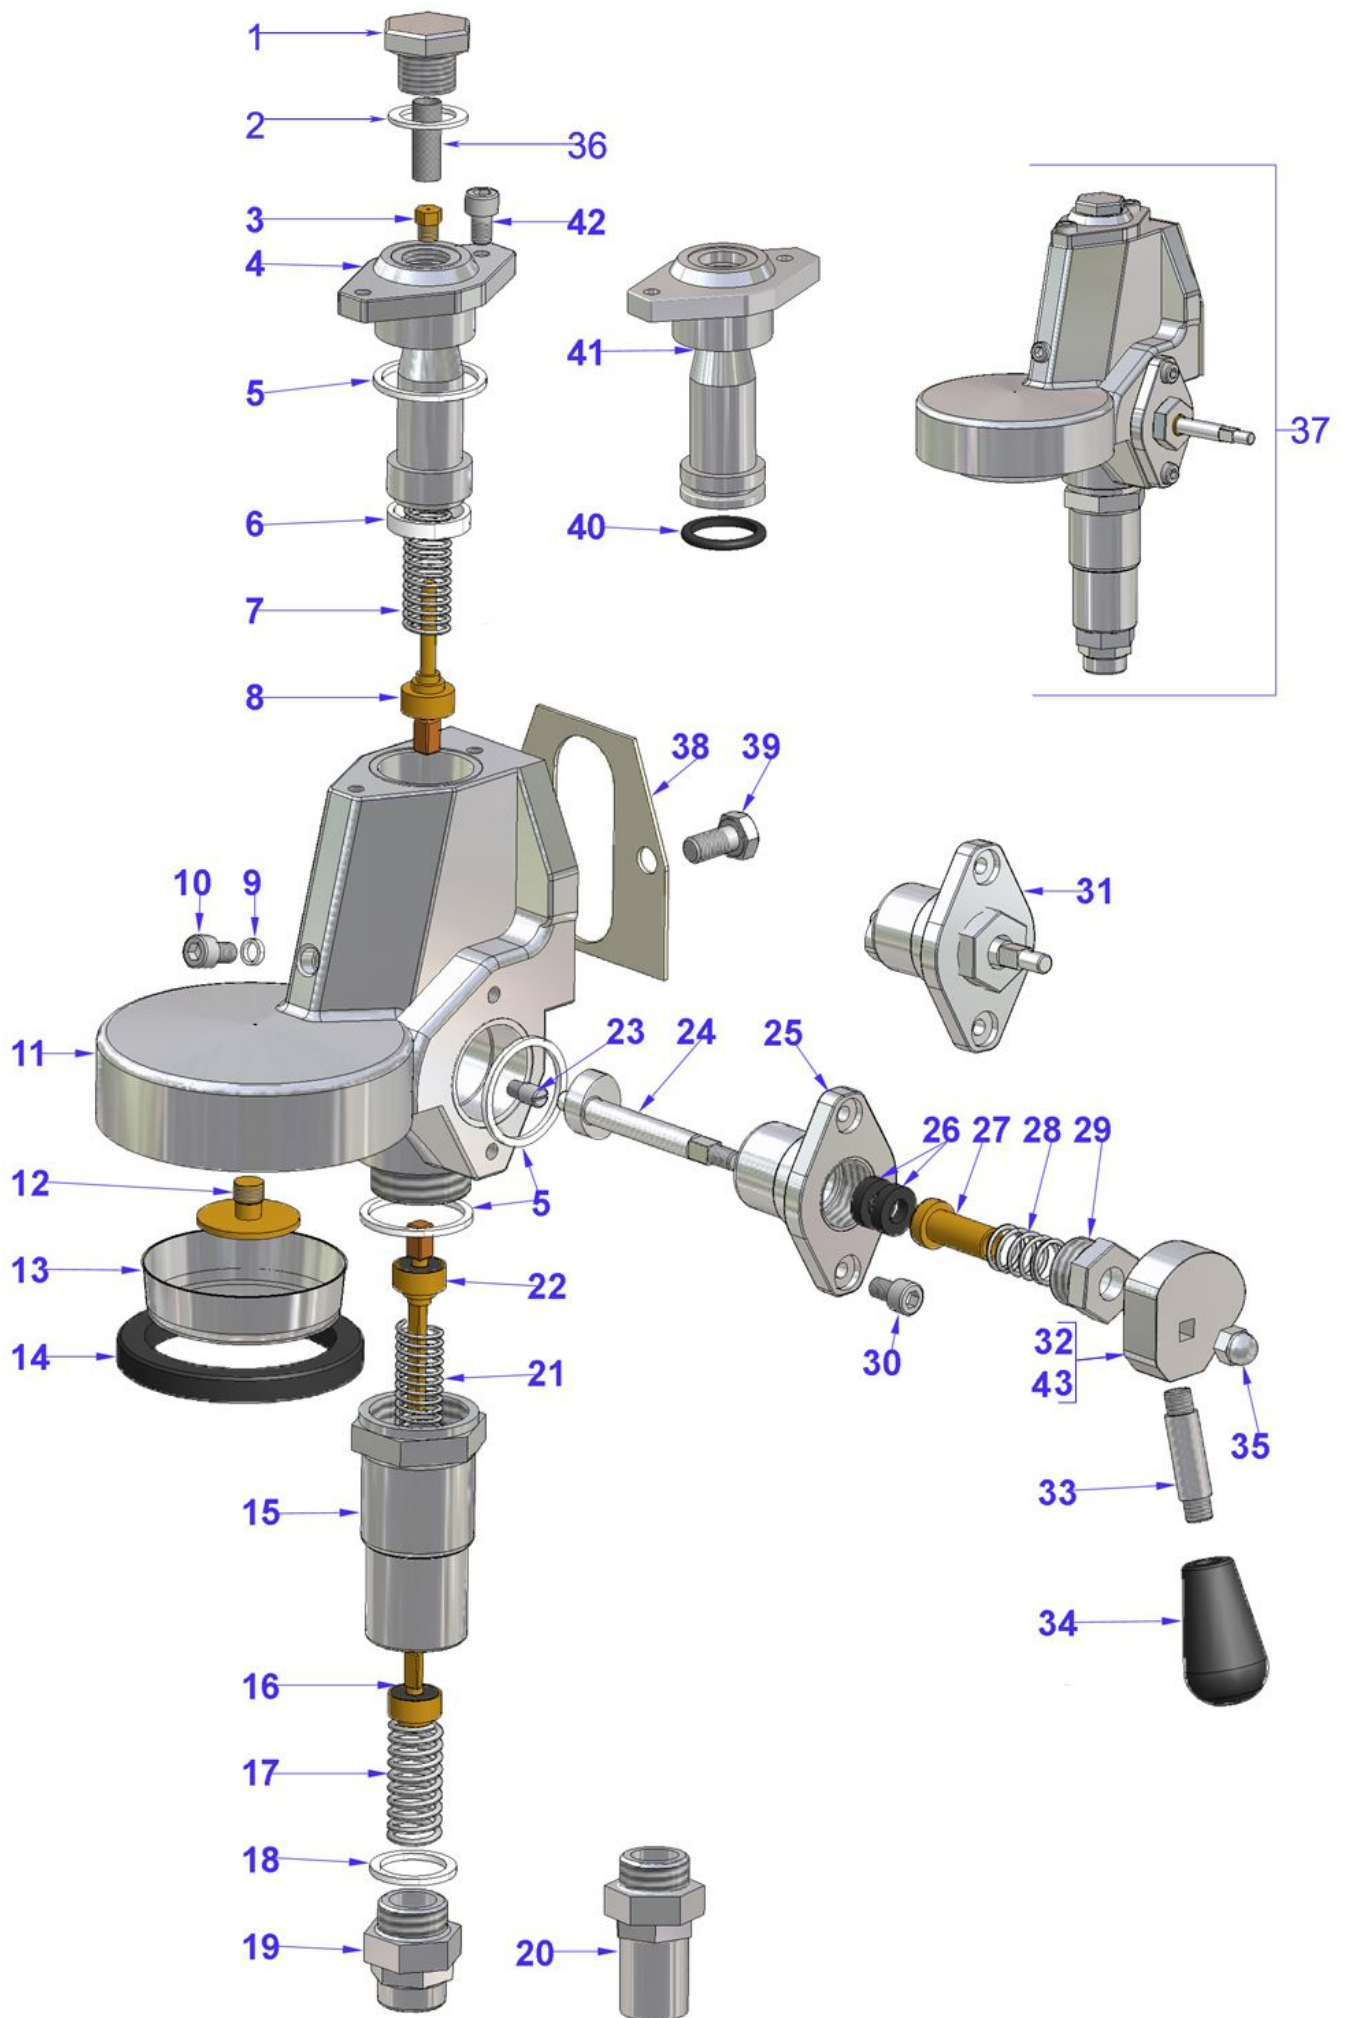

Grouphead - exploded view

Grouphead - parts list

#	Sku	Description
1	RACCTACHCASU	CAP FOR UPPER LOCK GROUP
2	GUARTACHGR	CAP GASKETS FOR GROUP LOCK
3	RACCGIES7	GIGLEUR GROUP ES7
4	RACCCASUTEPI	GROUP UPPER CAP
5	GUARCAINGRTE	CAP FOR LOWER LOCK GOUP
6	GUARCASUTEPI	GASKET FOR UPPER CAP
7	MOLLVAER	DISTRIBUTION VALVE SPRING
8	ASSVALVEROG	DISTRIBUTION VALVE SET
9	VITERON6TEFLO	TEFLON WASHER D.6
10	VITEBR6MACO	SCREW 6MA
11	CORPOGRUPPO	MANUAL GROUP BODY
12	RACCSPGR	GROUP SPRAYER
13	FILTDCREGR	NET SHOWER
14	GUARSOT	UNDERPAN GASKET
15	RACCCAIN	LOWER CAP GROUP COMPL.
16	ASSVALVSCAR	DISCHARGE VALVE SET
17	MOLLSC	SPRING FOR DISCHARGING EXPANSION VALVE
18	GUARTE	PRESS GASKET
20	ASSTASCAUTDMA	DISCHARGE CAP SET DOMOBAR SUPER
21	MOLLVAIN	INFUSION VALVE SPRING
22	ASSVALVINF	INFUSION VALVE SET
23	RACCPEFECA	PIN FOR CAM
24	RACCALCAGR	LEVER GROUP CAM
25	RACCCACOGR	GROUP LOCK CONTROL
26	GUARPICA	CAM PLANE GASKET
27	RACCBUPRGO	BUSH
28	MOLLPRGO	SPRING
29	RACCTAPRGO	CAP
30	VITEBR6MA	SCREW 6MA
31	ASSCOMGRCAMME	SET FOR LEVER BASE CONTROL
32	TUBIP714	LEVER BASE MICRO REPL. P.714
33	TUBIP715	LEVER BASE ROD MICRO P.715
34	MANPPOLE	CAM KNOB
35	VITEDACE6MAIN	INOX COVERED NUTS 6MA
36	FILTRGIGLEUR	GROUP GIGLEUR FILTER
37	GRUPMANREP291	MANUAL GROUP REPLICA P. 291
38	GUARGR	SLOT-HOLED GASKETS FOR GROUP
39	VITETEM8X14	8MA GROUP NUT
40	GUAROR128	GASKETS OR 128 EP851
41	RACCCASU	GROUP CAP
42	VITEBR6MACO	SCREW 6MA
43	TUBICAMMERC	MERCURY COMMAND HANDLE