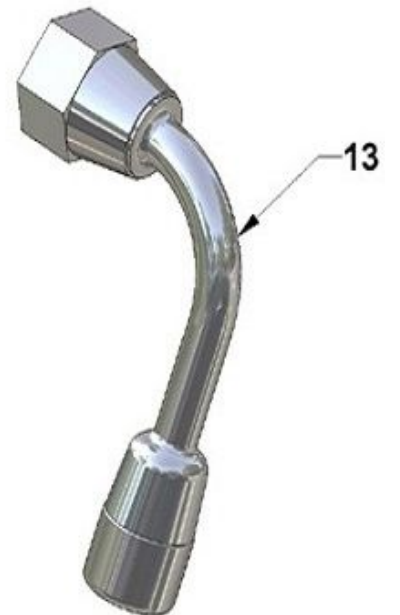

Wands - exploded view

Wands - parts list

#	SKU	Description
1	MANPRUSCDOMSA	DOMO. SUPER JUNIOR WATER/STEAM TAP HAND
2	RACCPRGOCR	CHROMED STANDARD FITTING
3	RACCASRUDOSU	DOMO.S./JUNIOR INOX ROD TAP
4	GUAROR113	GASKET OR 113
5	GUARSILRUDOSU	ROD NEUTRAL SILICONE SEAL GASKET
6	RACCCORUDOSU	WATER/STEAM TAP BODY
7	TUBIP202CR	3/8 CHROMED NUT
9	GUARR6	GASKET R6 EP851
10	RACCBULASF	BUSH
11	GUAROR113	GASKET OR 113
12	TUBILADOMSU	CHROMED STEAM LANCE
13	TUBIP727	WATER LANCE P.727 TUBLANACQ
14	GUARSILRUDOSR	ROD RED SILICONE SEAL GASKET
15	GUARSILRUDOST	ROD TEFLON SEAL GASKET
16	RACCRUBDOMSUP	WATER/STEAM TAP BODY FOR DOMOBAR JUNIOR/