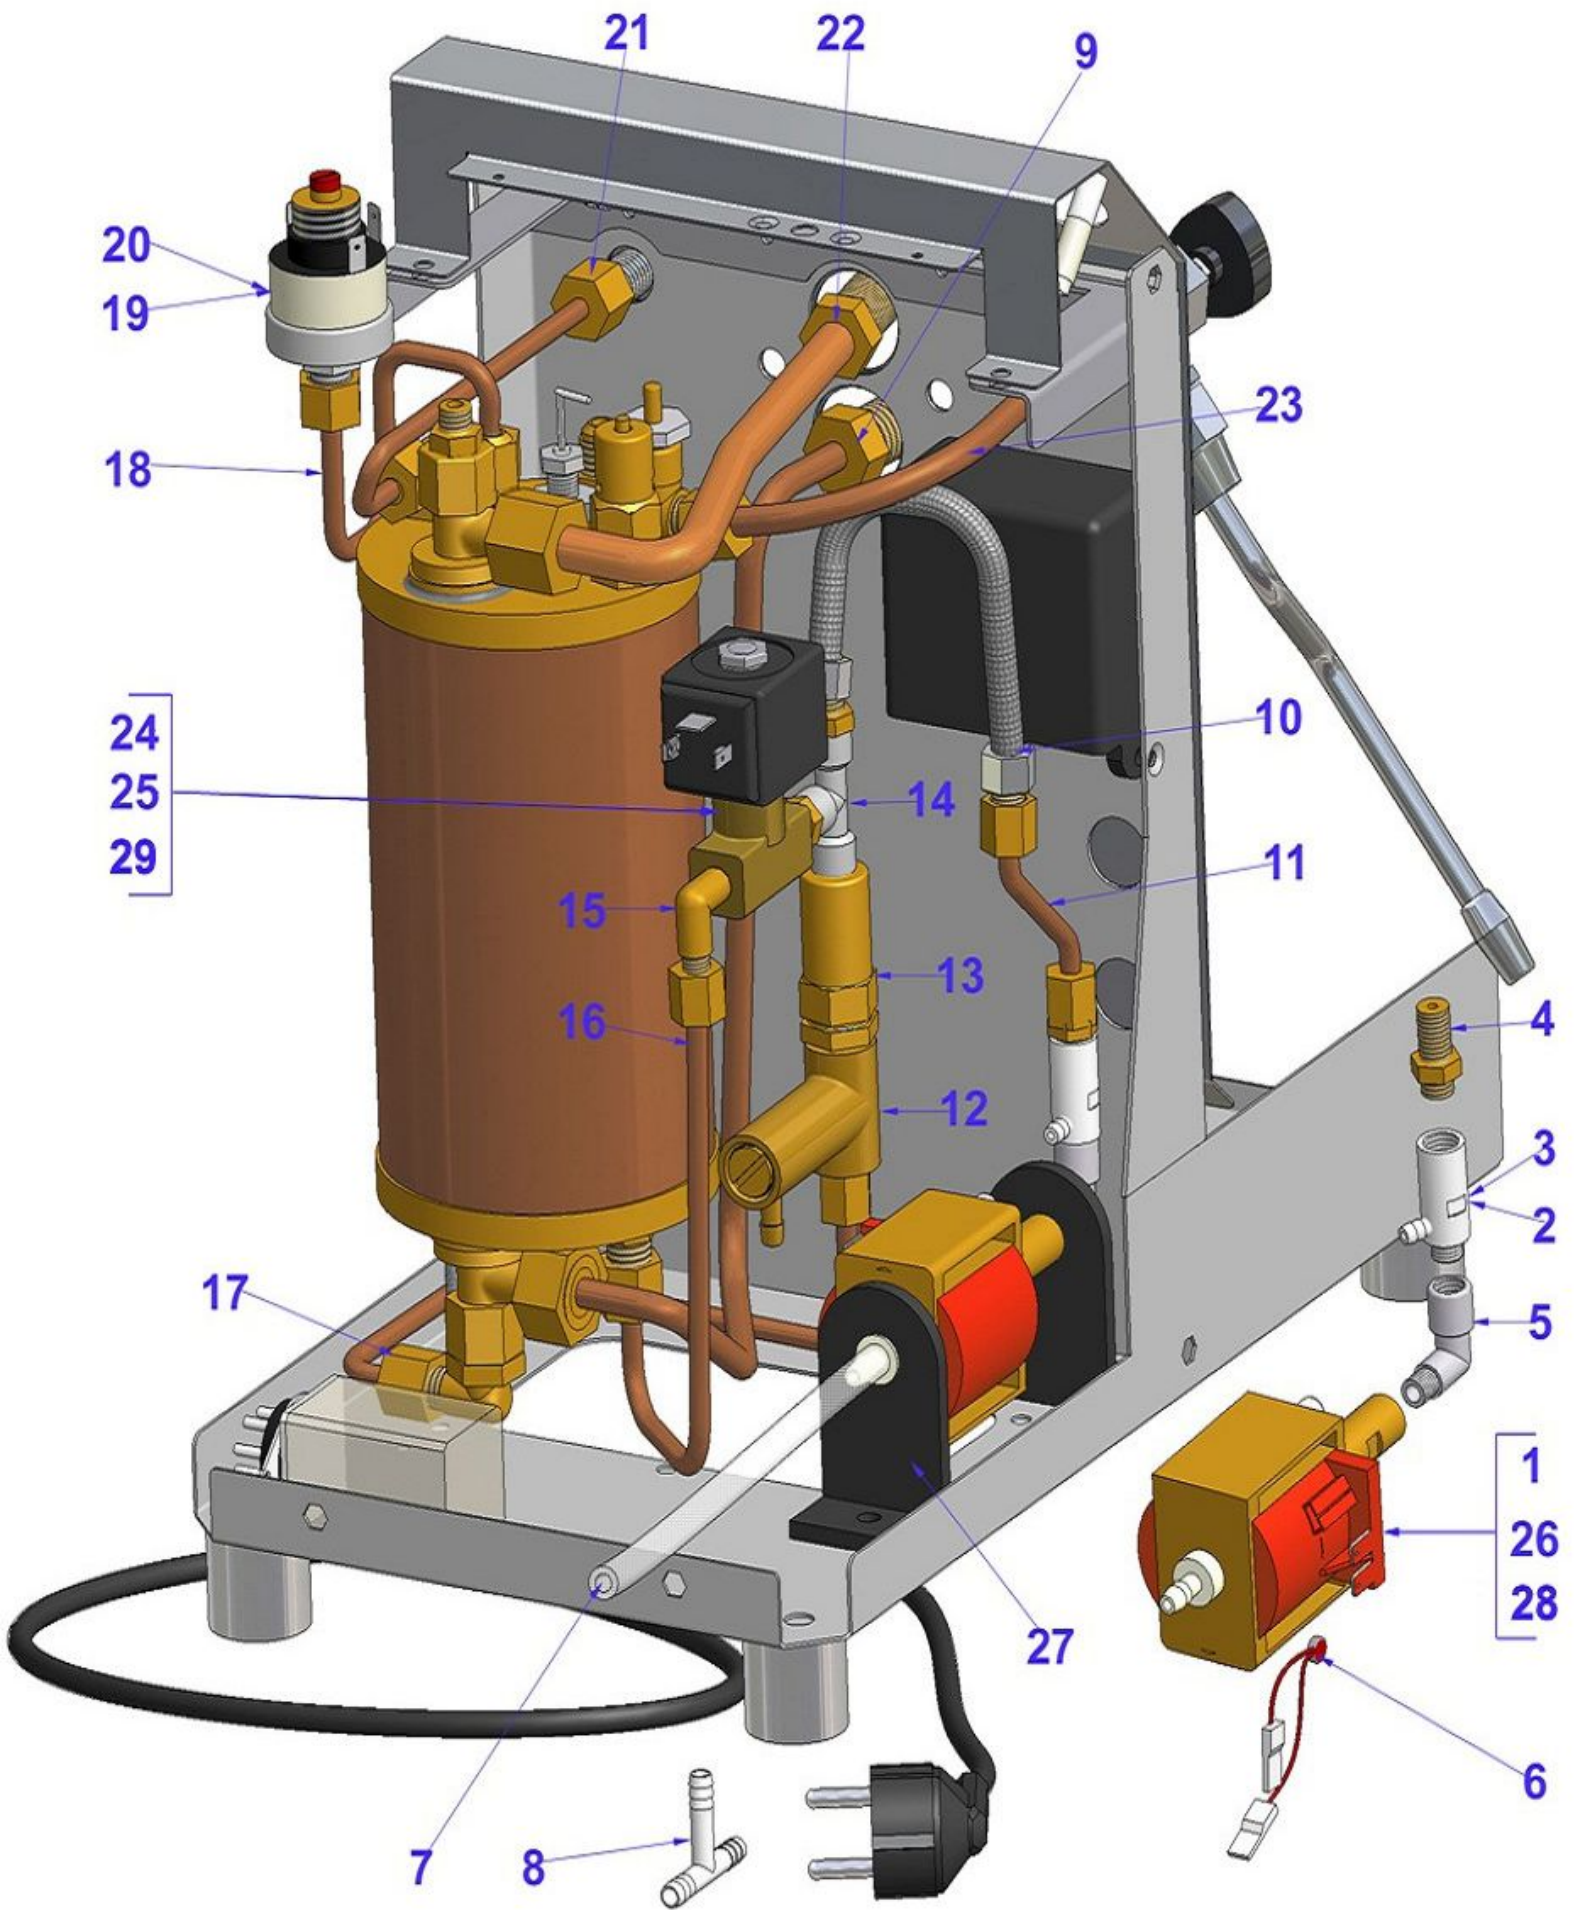

## Boiler - parts list

#	Sku	Description
1	GUARRESPICTEF	TEFLON GASKET FOR ELEMENT PICC 53X42X3
2	ELETRES1625	220V 1600W ELEMENT FOR JUNIOR SINGLE BOI
3	ELETRES1611	110V DOM.JUNIOR SINGLE BOILER ELEMENT
4	RACCD18BIS	1/4MX1/4M FITTING
5	RACCP430VAL	L.92,5 INJECTOR FITTING
6	PRIG6MA100	SCREW 6MA L.100
7	RACCP428	OUTLET TUBE FITTING
8	CALDDOMSUPJUN	BOILER FOR JUNIOR SINGLE BOILER
9	RACCD18BIS1	1/4 PLANE X 1/8 CONIC FITTING
11	ELETSON	LEVEL PROBE TL 10/B
12	ELETGLDOMM165	165 DEGREES GLIXON FOR STEAM BOILER- MAN
13	VALVSFME	VALVE
14	RACCP735	T-SHAPED 1/4X1/4X1/4 FITTING
15	VALVMOSP	SAFETY VALVE 3/8
16	ELETRES16100	100V 1600W ELEMENT FOR JUNIOR SINGLE BOI

Waterworks - exploded view

**Waterworks - parts list**

#	Sku	Description
1	POMPVIBDOM	220V VIBRATION PUMP
2	VALVCONTRPRES	PLASTIC AUTOPRIME VALVE
3	VALVCONTRPROT	BRASS AUTOPRIME VALVE
4	TUBIP18X18AZ	NIPLEX 1/8MX1/8M
5	RACCGOMF548	1/8F X 1/8M ELBOW-SHAPED FITTING
6	TERMPROTDOMSU	F11 - 110 DEGREES THERMIC PROTECTION
7	MATECSIGS	800 mm SILICONE TUBE
8	RACCTPLASTICA	PLASTIC T-SHAPED FITTING
9	TUBIP891	GROUP OUTLET TUBE
11	TUBIDOMPART3	PART 3 DOMOBAR TUBE
12	ASSBYPASSNEW	BY PASS FOR NEW DOMOBAR
13	VALVNORITDOM	NON RETURN VALVE
14	RACCTFFF461	T FFF1/8 FITTING
15	TUBICU18X18	1/8X1/8 CURVED TUBE
16	TUBIP887	SOLENOID VALVE TUBE
17	TUBIP886	TUBE CONNECTION FROM BOILER TO BYPASS
18	TUBIP889	PRESSURE SWITCH TUBE
19	ELETPREDOMSU	PS.15.01 JAGER PRESSURE SWITCH
20	ELETPREDSUKIR	XP 1/4" GAS PRESSURE SWITCH
21	TUBIP888	TUBE CONNECTION FROM BOILER TO WATER TAP
22	TUBIP550	GROUP RIGHT INLET TUBE
23	TUBIP880	TUBE CONNECTION FROM BOILER TO STEAM TAP
24	ELETELE2AU22	D.3 220V INLET WATER SOLENOID VALVE
25	ELETELE2A11UL	D.3 110V UL INLET WATER SOLENOID VALVE
26	POMPVIBDOM120	110V VIBRATION PUMP
27	ANTISUPGOPODO	RUBBER SUPPORTS FOR PUMP DOMOBAR
28	POMPVIBDOM100	220V VIBRATION PUMP
29	ELETELE2AU100	D.3 100V UL INLET WATER SOLENOID VALVE