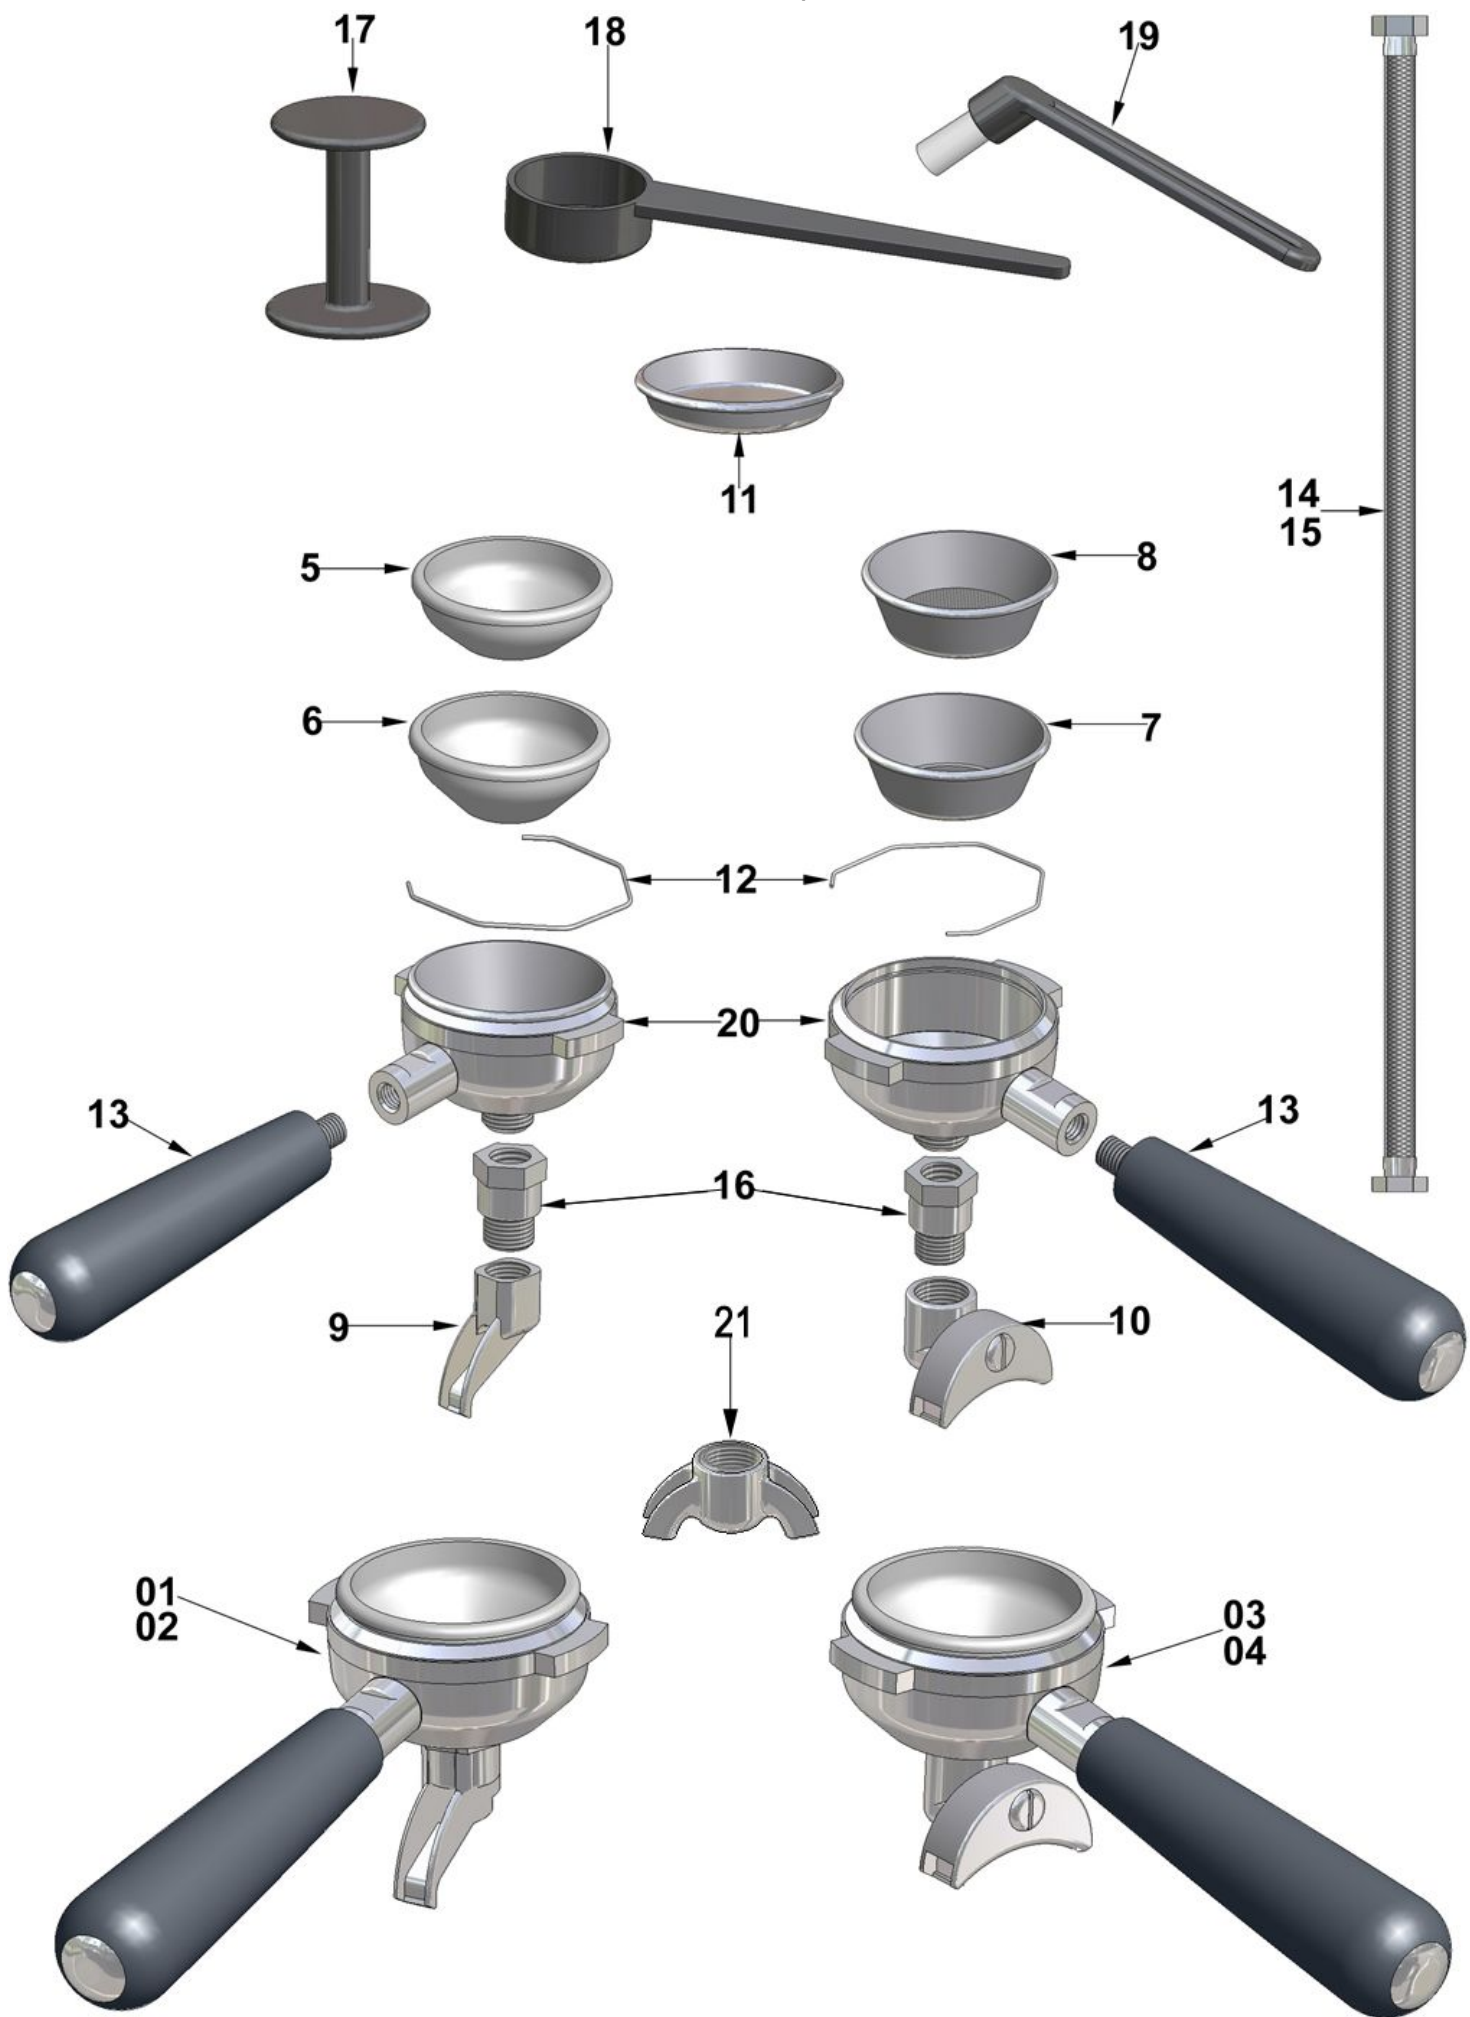

Bodyworks - exploded view

**Bodyworks - parts list**

#	Code	Description
1	MANCASCOPKIR	DRAWER HANDLE AND LID
2	CARRCFRODOMKI	DOMO.SUPER JUNIOR INOX FRONT PANEL FOR D
3	CARRCASDOMKI	DOMOBAR SUPER JUNIOR STEEL DRAWER
4	PIEDDOMSUNEW	DOMO. SUPER CHROMED FEET
5	TELADOMBJUNV2	TEL.DSJ.430 BA RIL.SBAV.VERS.2012
6	COPEINFTEDOJU	LOWER COVER FOR FRAME
7	ELETMICREKIRI	NR6X5 MICROSWITCH
8	SUPVASCDOMSJU	TANK SUPPORT
9	PIASPRMIDOMKI	MICRO PRESS PLATE
10	TELADOMRJUNV2	RIV.DSJ.430BA RIL E SBAV.VERS 2012
11	MATECVAACDOSK	DOMO.SUPER JUNIOR WATER TANK
12	TELADOMSCONJU	DOMO.SUPER JUNIOR INOX COVERING
13	MANMDOE40016	PUMP PRESSURE 0-16 GAUGE
14	MANMDOE40025	BOILER PRESSURE 0-4 GAUGE
15	FRONDOMSJUNV2	SILKSCREEN PRINTED FRONT PANEL-JUNIOR SI
16	GRIGCASDOMKI	DRAWER GRID FOR DOMOBAR SUPER JUNIOR
17	CARRCASDJUNV2	DRAWER ASSEMBLY PARTS FOR DOMOBAR SUPER
18	TARGADCOPI	SMALL VIBIEMME PLATE
19	FILTROVASCDOM	DOMOBAR WATER FILTER
20	GRIGCASDJUNV3	GRIGLIA CASSETTO D.S.J.VER.2013 CON FORO

Accessories & Parts - exploded view

**Accessories & Parts - parts list**

#	Sku	Description
1	ASPORTN1TAMON	ASSEMBLY HIGH FILTERHOLDER - 1 CUP
2	ASPORTN1TBMON	ASSEMBLY LOW FILTERHOLDER - 1 CUP
3	ASPORTN2TBMON	ASSEMBLY LOW FILTERHOLDER - 2 CUPS
4	ASPORTN2TAMON	ASSEMBLY HIGH FILTERHOLDER - 2 CUPS
5	FILT1TB	LOW FILTER - 1 CUP
6	FILT1TA	HIGH FILTER - 1 CUP
7	FILT2TA	HIGH FILTER - 2 CUPS
8	FILT2TB	LOW FILTER - 2 CUPS
9	FILTBEC1T	SPOUT 1 CUP
10	FILTBEC2T	SPOUT 2 CUPS
11	FILTCI	COVERED FILTER
12	FILTMOLPTFL	FILTERHOLDER INOX SPRINGS
13	PORTIMPPFNEW	FILTERHOLDER HANDGRIP - NEW MODEL
14	TUBIFLINLUAL	LONG INOX FLEXIBLE TUBE L.1800
15	TUBIFLINLCOAL	SHORT INOX FLEXIBLE TUBE L.1000
16	RACCP864	LOLLO FILTERHOLDER EXTENSION FITTING
17	PRESSINO	TAMPER
18	MISURINO	DOSING SPOON
19	SPAZZOLINO	SMALL BRUSH
20	PORTTN	FILTERHOLDER SMALL CUP