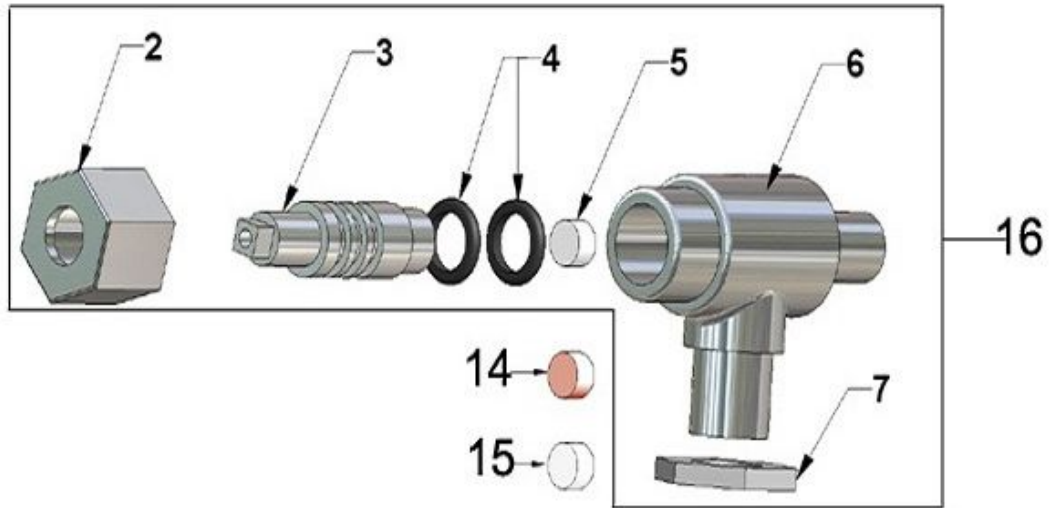

Wands - exploded view

Wands - parts list

#	SKU	Description
1	MANPRUSCDOMSA	DOMO. SUPER JUNIOR WATER/STEAM TAP HAND
2	RACCPRGOCR	CHROMED STANDARD FITTING
3	RACCASRUDOSU	DOMO.S./JUNIOR INOX ROD TAP
4	GUAROR113	GASKET OR 113
5	GUARSILRUDOSU	ROD NEUTRAL SILICONE SEAL GASKET
6	RACCCORUDOSU	WATER/STEAM TAP BODY
7	TUBIP202CR	3/8 CHROMED NUT
9	GUARR6	GASKET R6 EP851
10	RACCBULASF	BUSH
11	GUAROR113	GASKET OR 113
12	TUBILADOMSU	CHROMED STEAM LANCE
13	TUBIP727	WATER LANCE P.727 TUBLANACQ
14	GUARSILRUDOSR	ROD RED SILICONE SEAL GASKET
15	GUARSILRUDOST	ROD TEFLON SEAL GASKET
16	RACCRUBDOMSUP	WATER/STEAM TAP BODY FOR DOMOBAR JUNIOR/