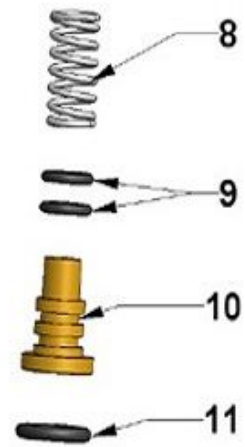

Wands - exploded view

Wands - parts list

#	SKU	Description
1	MANPRUSCDOMSA	DOMO. SUPER JUNIOR WATER/STEAM TAP HAND
2	RACCPRGOCR	CHROMED STANDARD FITTING
3	RACCASRUDOSU	DOMO.S./JUNIOR INOX ROD TAP
4	GUAROR113	GASKET OR 113
5	GUARSILRUDOSU	ROD NEUTRAL SILICONE SEAL GASKET
6	RACCCORUDOSU	WATER/STEAM TAP BODY
7	TUBIP202CR	3/8 CHROMED NUT
9	GUARR6	GASKET R6 EP851
10	RACCBULASF	BUSH
11	GUAROR113	GASKET OR 113
12	TUBILADOMSU	CHROMED STEAM LANCE
13	TUBIP727	WATER LANCE P.727 TUBLANACQ
14	GUARSILRUDOSR	ROD RED SILICONE SEAL GASKET
15	GUARSILRUDOST	ROD TEFLON SEAL GASKET
16	RACCRUBDOMSUP	WATER/STEAM TAP BODY FOR DOMOBAR JUNIOR/