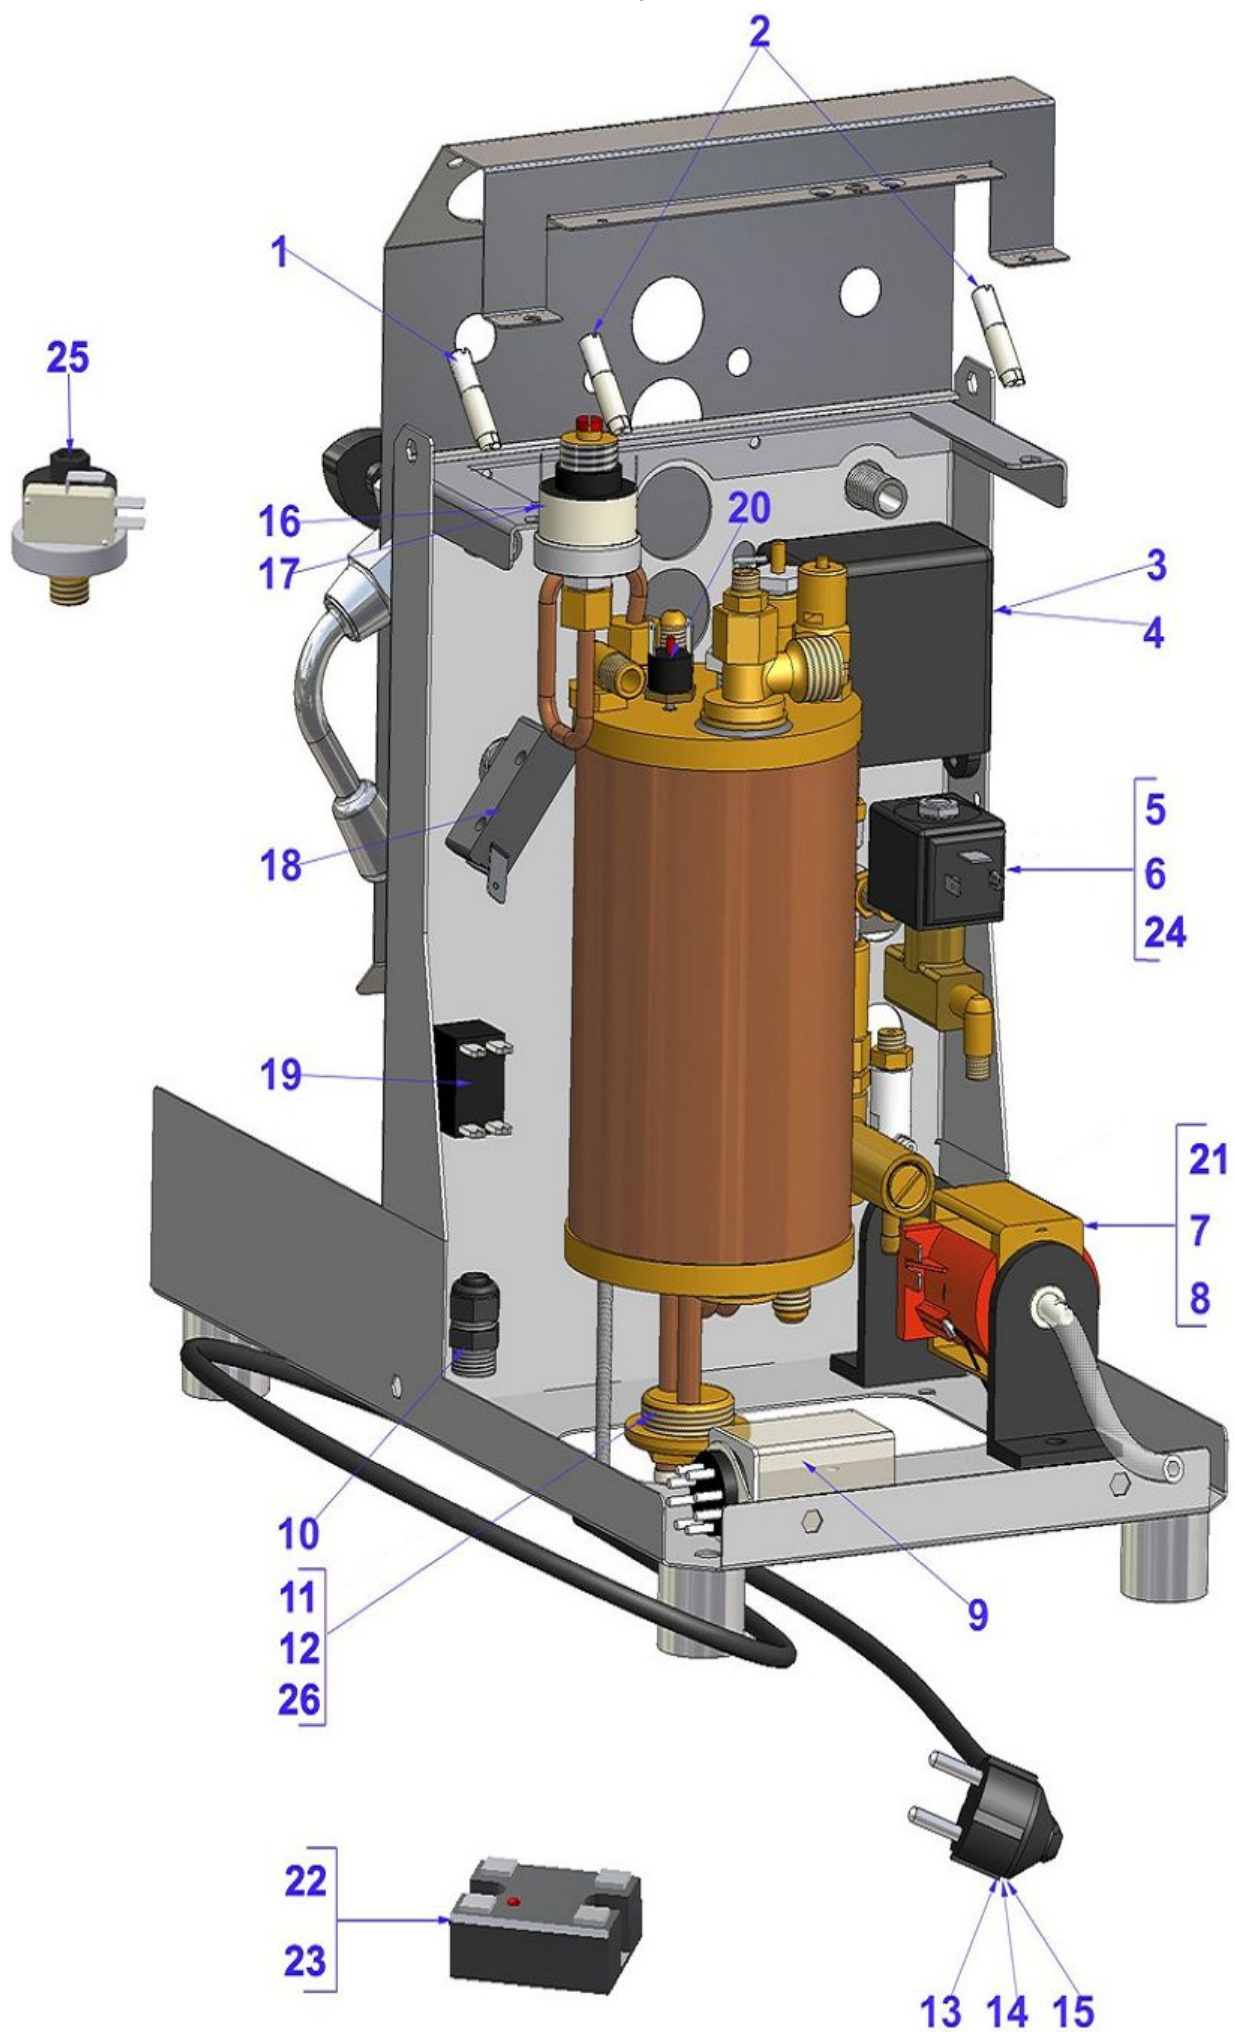

Electronics - exploded view

Electronics - parts list

#	Sku	Description
1	ELETLAMNEONVE	GREEN WARNING LIGHT
2	ELETLAMNEONRO	RED WARNING LIGHT
3	ELETREGLIVJGI	PIC DE LUXE"H16A"SENS.100K240V
4	ELETREGLIVJ11	LIV.PIC DE LUXE 115V.JUNIOR
5	ELETELE2AU22	D.3 220V INLET WATER SOLENOID VALVE
6	ELETELE2A11UL	D.3 110V UL INLET WATER SOLENOID VALVE
7	POMPVIBDOM	220V VIBRATION PUMP
8	POMPVIBDOM120	110V VIBRATION PUMP
10	FERMCAVPGD9	PG9 CLAMP
11	ELETRES1622	220V DOM.JUNIOR SINGLE BOILER ELEMENT
12	ELETRES1611	110V DOM.JUNIOR SINGLE BOILER ELEMENT
13	ELETCAVAL20DO	3X1 L.2000 SCHUKO CABLE
14	ELETCAVALAUS	3X1 L.2000 AUSTRALIAN PLUG CABLE
15	ELETCAVAUL	14 AWG U.S.A. CABLE
16	ELETPREDOMSU	PS.15.01 JAGER PRESSURE SWITCH
17	ELETPREDSUKIR	XP 1/4" GAS PRESSURE SWITCH
18	ELETMICREKIRI	NR6X5 MICROSWITCH
19	ELETINTLEVMET	METAL LEVER SWITCH
20	ELETGLDOMM165	165 DEGREES GLIXON FOR STEAM BOILER- MAN
21	POMPVIBDOM100	220V VIBRATION PUMP
22	RELESTATICODS	STATIC RELAY FOR DOMO SUPER 2B - ELECTRO
23	RELESTAT5VOLT	STATIC RELAY GAVAZZI
24	ELETELE2AU100	D.3 100V UL INLET WATER SOLENOID VALVE
25	ELETPREDSUVAL	MATER PRESSURESTAT 1/4 XP-110 BASSO AMP
26	ELETRES16100	100V 1600W ELEMENT FOR JUNIOR SINGLE BOI