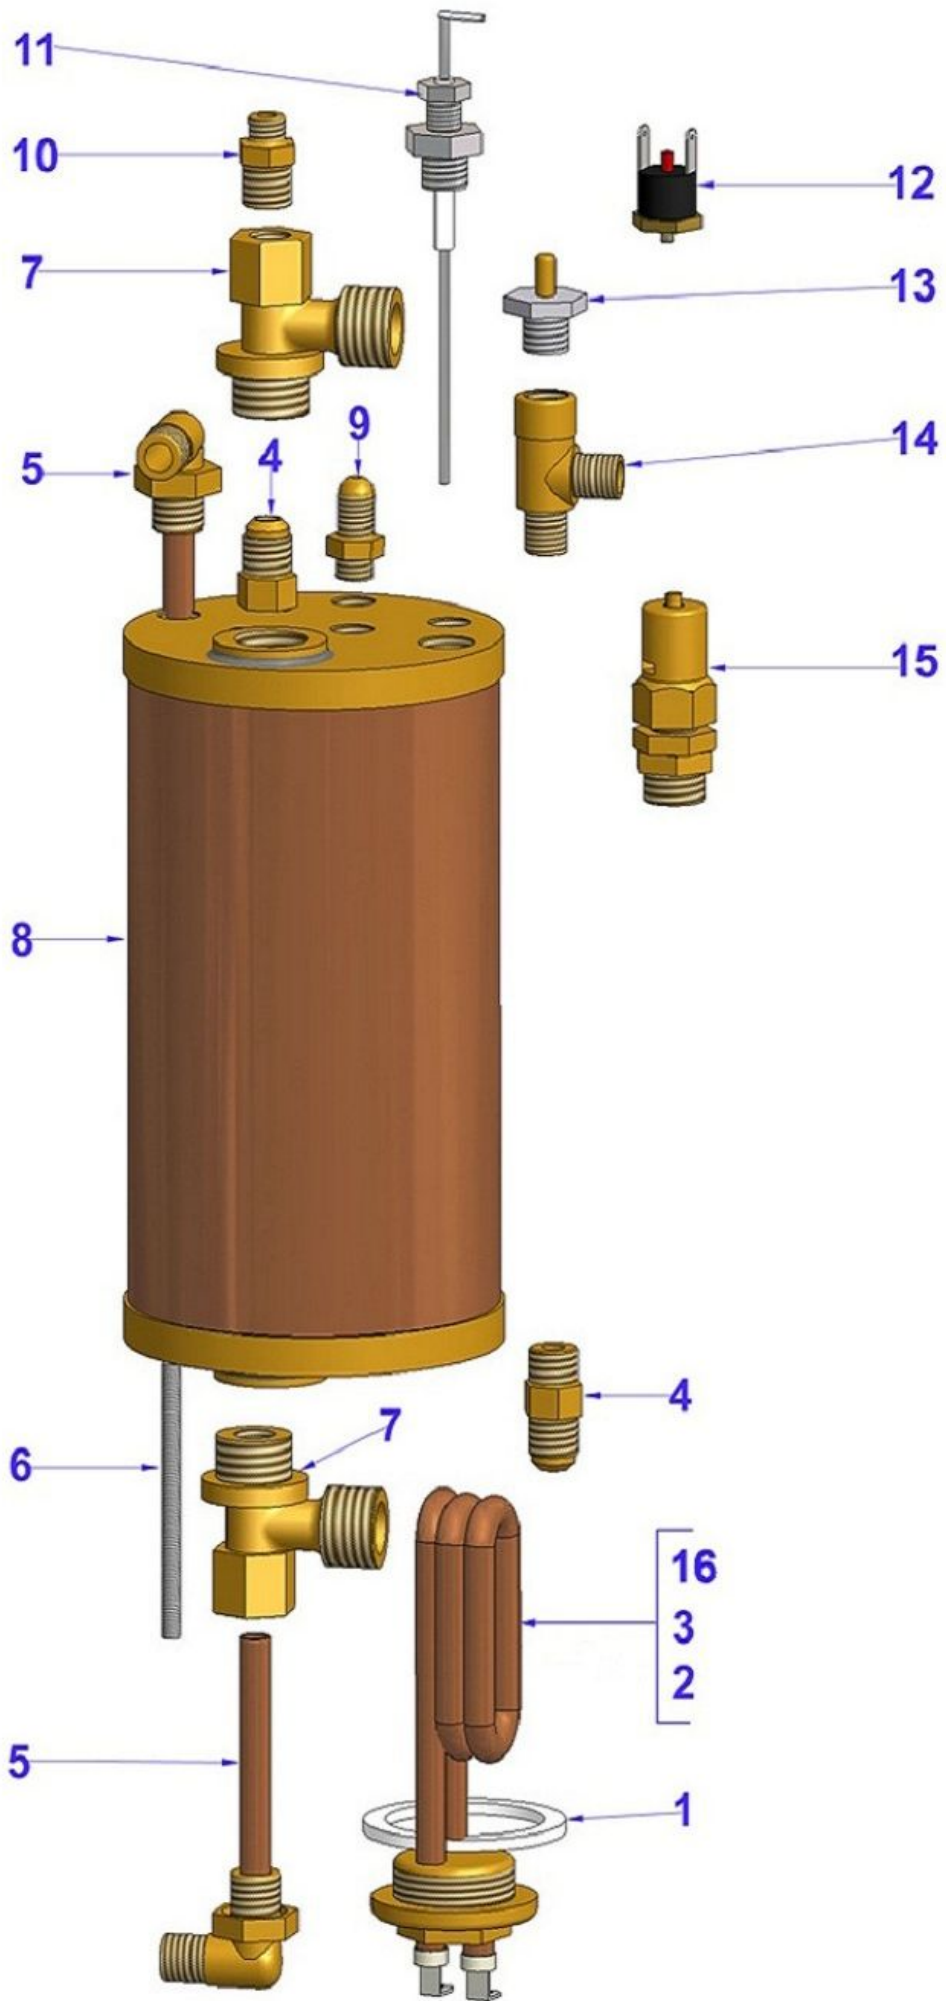

## Boiler - parts list

#	Sku	Description
1	GUARRESPICTEF	TEFLON GASKET FOR ELEMENT PICC 53X42X3
2	ELETRES1625	220V 1600W ELEMENT FOR JUNIOR SINGLE BOI
3	ELETRES1611	110V DOM.JUNIOR SINGLE BOILER ELEMENT
4	RACCD18BIS	1/4MX1/4M FITTING
5	RACCP430VAL	L.92,5 INJECTOR FITTING
6	PRIG6MA100	SCREW 6MA L.100
7	RACCP428	OUTLET TUBE FITTING
8	CALDDOMSUPJUN	BOILER FOR JUNIOR SINGLE BOILER
9	RACCD18BIS1	1/4 PLANE X 1/8 CONIC FITTING
11	ELETSON	LEVEL PROBE TL 10/B
12	ELETGLDOMM165	165 DEGREES GLIXON FOR STEAM BOILER- MAN
13	VALVSFME	VALVE
14	RACCP735	T-SHAPED 1/4X1/4X1/4 FITTING
15	VALVMOSP	SAFETY VALVE 3/8
16	ELETRES16100	100V 1600W ELEMENT FOR JUNIOR SINGLE BOI

Waterworks - exploded view

**Waterworks - parts list**

#	Sku	Description
1	POMPVIBDOM	220V VIBRATION PUMP
2	VALVCONTRPRES	PLASTIC AUTOPRIME VALVE
3	VALVCONTRPROT	BRASS AUTOPRIME VALVE
4	TUBIP18X18AZ	NIPLEX 1/8MX1/8M
5	RACCGOMF548	1/8F X 1/8M ELBOW-SHAPED FITTING
6	TERMPROTDOMSU	F11 - 110 DEGREES THERMIC PROTECTION
7	MATECSIGS	800 mm SILICONE TUBE
8	RACCTPLASTICA	PLASTIC T-SHAPED FITTING
9	TUBIP891	GROUP OUTLET TUBE
11	TUBIDOMPART3	PART 3 DOMOBAR TUBE
12	ASSBYPASSNEW	BY PASS FOR NEW DOMOBAR
13	VALVNORITDOM	NON RETURN VALVE
14	RACCTFFF461	T FFF1/8 FITTING
15	TUBICU18X18	1/8X1/8 CURVED TUBE
16	TUBIP887	SOLENOID VALVE TUBE
17	TUBIP886	TUBE CONNECTION FROM BOILER TO BYPASS
18	TUBIP889	PRESSURE SWITCH TUBE
19	ELETPREDOMSU	PS.15.01 JAGER PRESSURE SWITCH
20	ELETPREDSUKIR	XP 1/4" GAS PRESSURE SWITCH
21	TUBIP888	TUBE CONNECTION FROM BOILER TO WATER TAP
22	TUBIP550	GROUP RIGHT INLET TUBE
23	TUBIP880	TUBE CONNECTION FROM BOILER TO STEAM TAP
24	ELETELE2AU22	D.3 220V INLET WATER SOLENOID VALVE
25	ELETELE2A11UL	D.3 110V UL INLET WATER SOLENOID VALVE
26	POMPVIBDOM120	110V VIBRATION PUMP
27	ANTISUPGOPODO	RUBBER SUPPORTS FOR PUMP DOMOBAR
28	POMPVIBDOM100	220V VIBRATION PUMP
29	ELETELE2AU100	D.3 100V UL INLET WATER SOLENOID VALVE