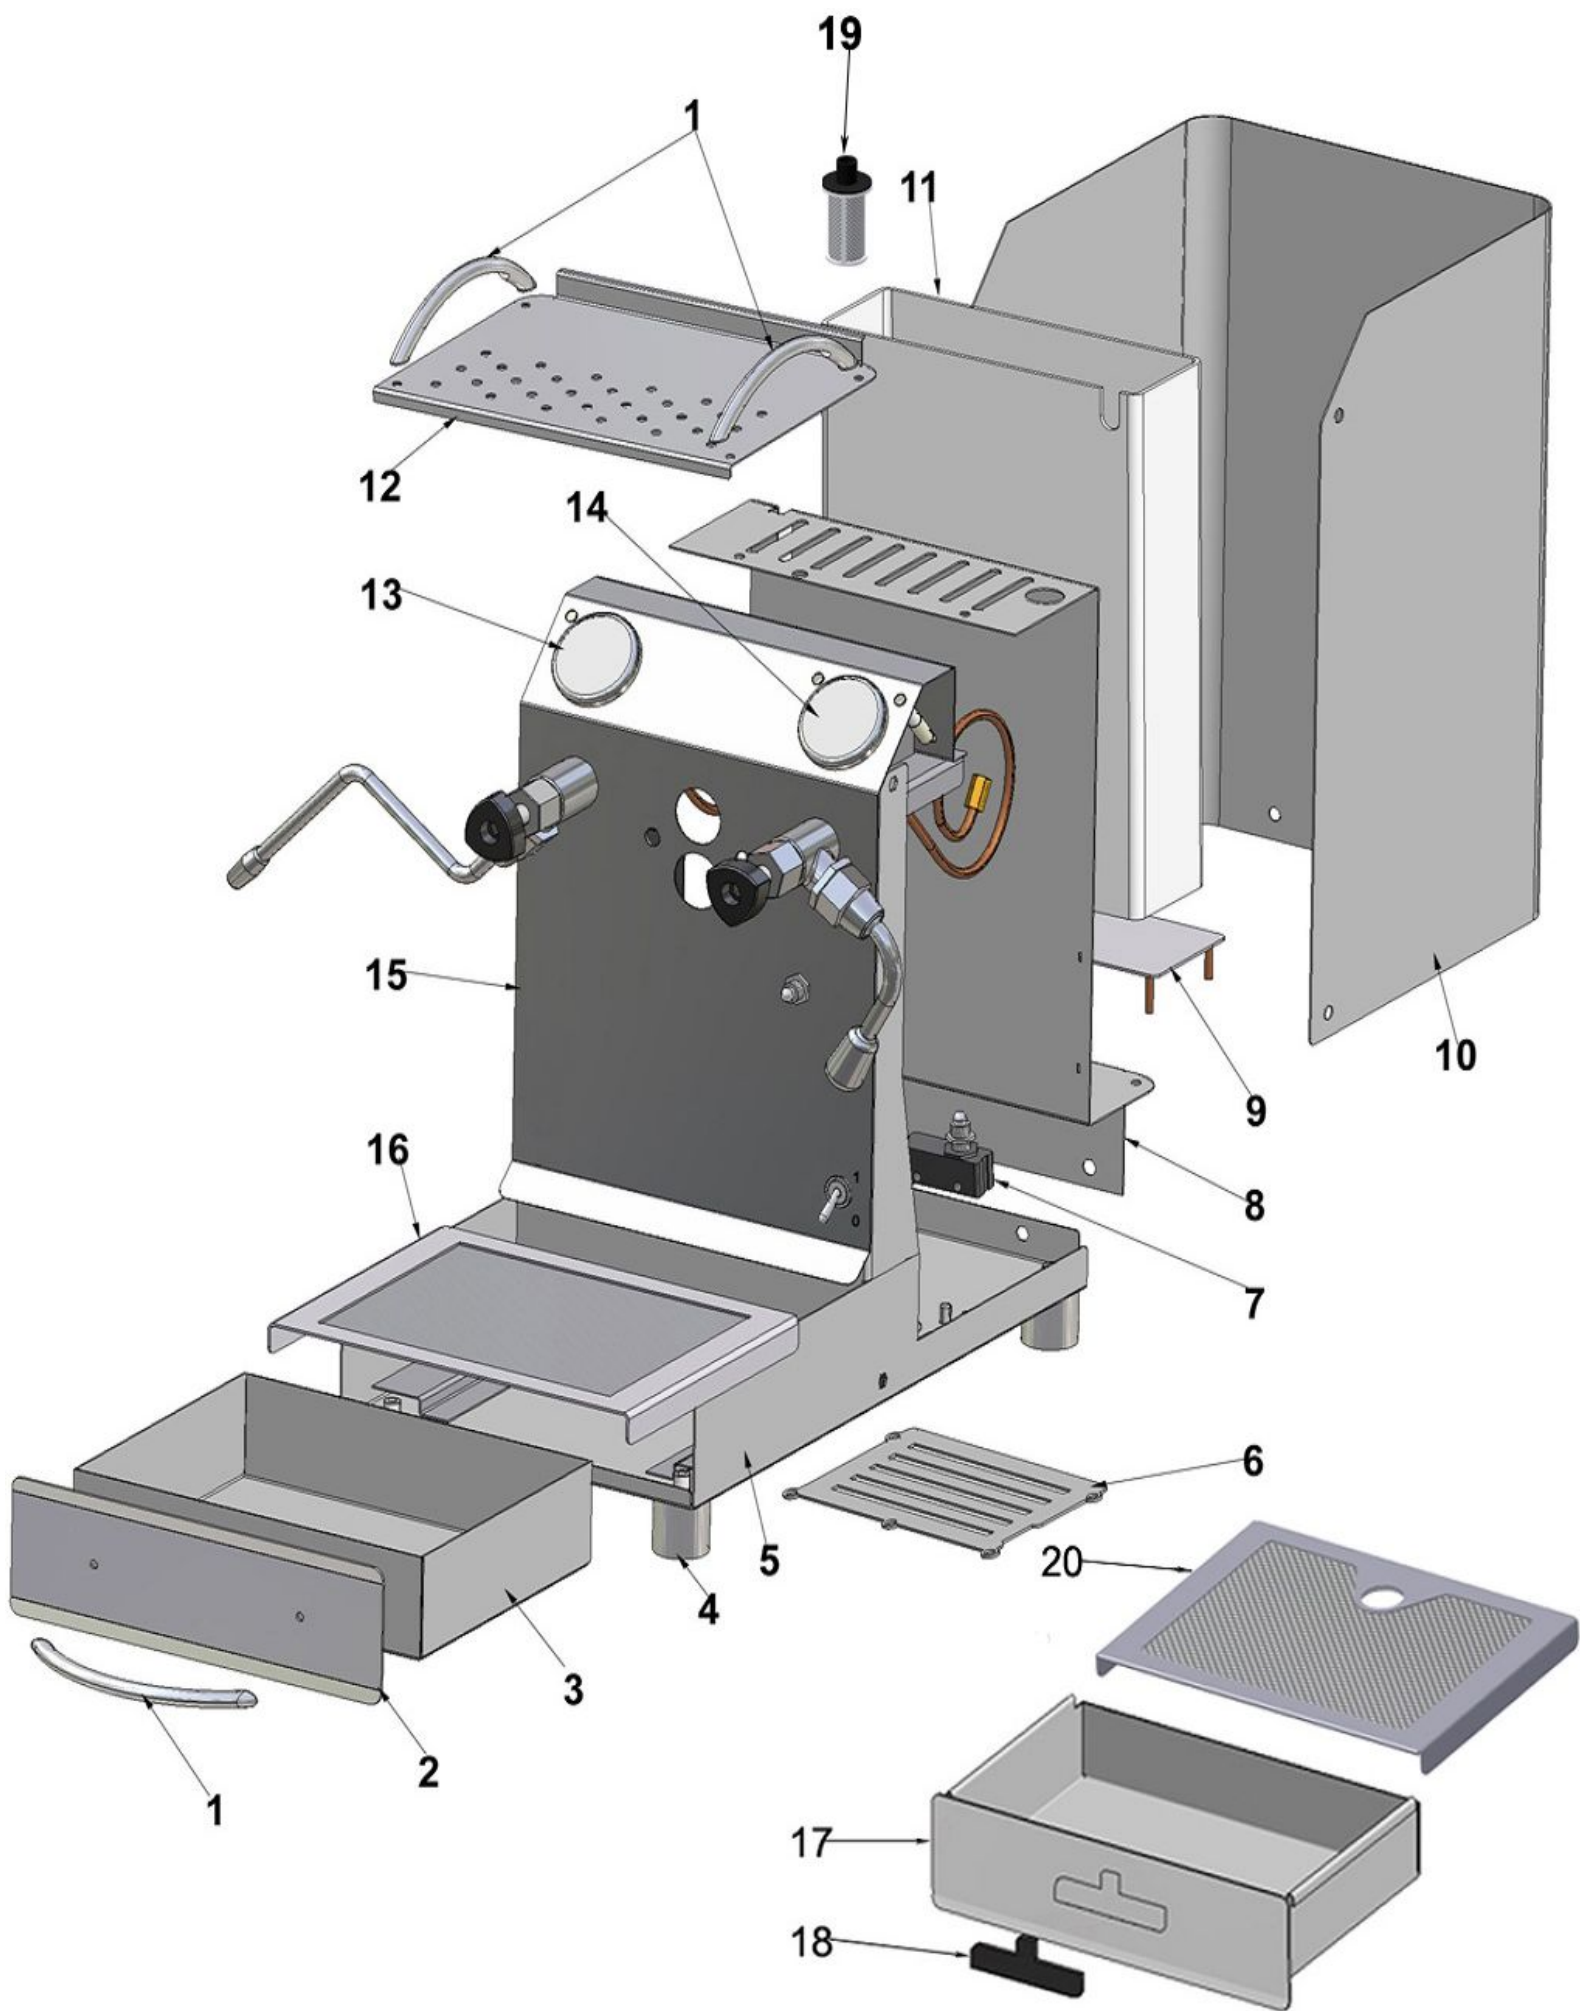

Bodyworks - exploded view

Bodyworks - parts list

#	Code	Description
1	MANCASCOPKIR	DRAWER HANDLE AND LID
2	CARRCFRODOMKI	DOMO.SUPER JUNIOR INOX FRONT PANEL FOR D
3	CARRCASDOMKI	DOMOBAR SUPER JUNIOR STEEL DRAWER
4	PIEDDOMSUNEW	DOMO. SUPER CHROMED FEET
5	TELADOMBJUNV2	TEL.DSJ.430 BA RIL.SBAV.VERS.2012
6	COPEINFTEDOJU	LOWER COVER FOR FRAME
7	ELETMICREKIRI	NR6X5 MICROSWITCH
8	SUPVASCDOMSJU	TANK SUPPORT
9	PIASPRMIDOMKI	MICRO PRESS PLATE
10	TELADOMRJUNV2	RIV.DSJ.430BA RIL E SBAV.VERS 2012
11	MATECVAACDOSK	DOMO.SUPER JUNIOR WATER TANK
12	TELADOMSCONJU	DOMO.SUPER JUNIOR INOX COVERING
13	MANMDOE40016	PUMP PRESSURE 0-16 GAUGE
14	MANMDOE40025	BOILER PRESSURE 0-4 GAUGE
15	FRONDOMSJUNV2	SILKSCREEN PRINTED FRONT PANEL-JUNIOR SI
16	GRIGCASDOMKI	DRAWER GRID FOR DOMOBAR SUPER JUNIOR
17	CARRCASDJUNV2	DRAWER ASSEMBLY PARTS FOR DOMOBAR SUPER
18	TARGADCOPI	SMALL VIBIEMME PLATE
19	FILTROVASCDOM	DOMOBAR WATER FILTER
20	GRIGCASDJUNV3	GRIGLIA CASSETTO D.S.J.VER.2013 CON FORO