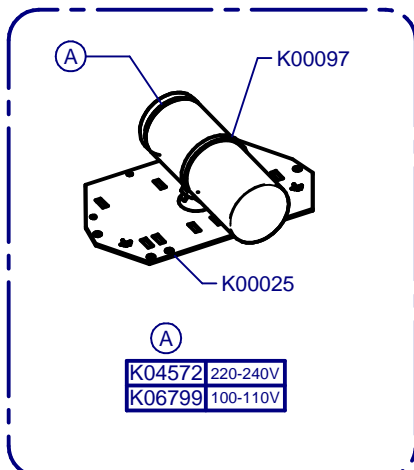

Placa Base / Mother Board