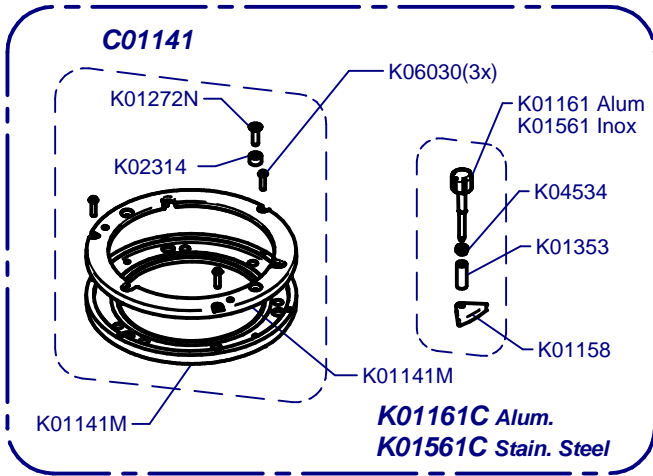

K8 Silenzio Traditional

Updated 18/05/2017

Sis. Paralel / Parallel Sys.