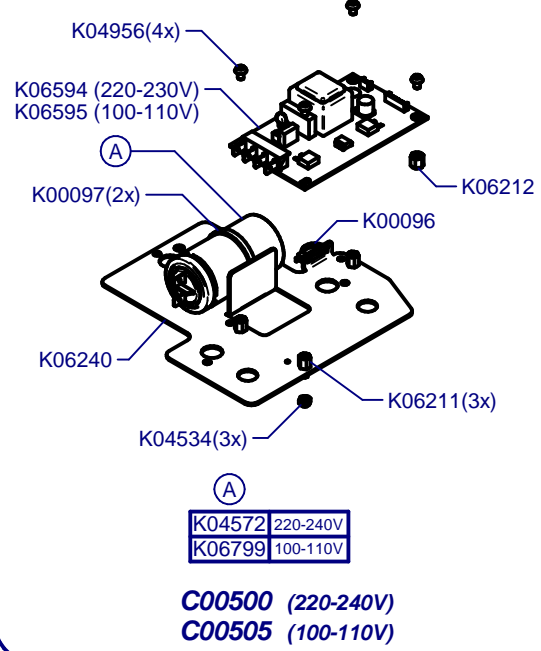

F8 Fresh On Demand

Updated 04/04/2017

K00133	K01330	K00424
CEE	CEE SGS	SUIZA
K03369	K00367	K00113
AUST	UK	USA

Tolva / Hopper

Horquilla / Fork

Cover / Cover

Regulador / Regulator

- C06004O** 1-2 50Hz Compak
- C06015O** 1-2 60Hz Compak
- C06004V** 1-2-3 50Hz Compak
- C06015V** 1-2-3 60Hz Compak

Molienda / Grind

C00605 Aluminium
C00610 Brass
C00605N Niquel

K03812C Standard
K03412C White
K01483C Red Speed

C00600

K06698	220-240V
K06697	100-110V

C00631
= C00605 + C00600 Alum
C00630
= C0610 + C00600 Bras
C00631N
= C0605N + C00600 Ni

Placa Base / Mother Board

(A)	K04572	220-240V
	K06799	100-110V

C00500 (220-240V)
C00505 (100-110V)

Prensa Regurable / Adjustable Tamper

C06756 Ø53 Right
C06757 Ø53 Left
C06758 Ø54 Right
C06759 Ø54 Left
C06760 Ø57 Right
C06761 Ø57 Left