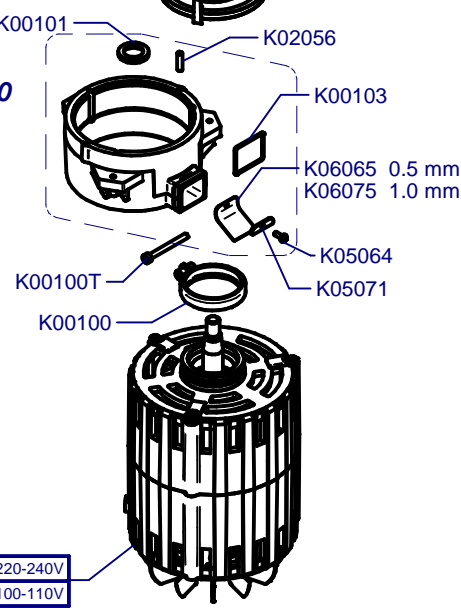

F8 Fresh On Demand

Updated 04/04/2017

K00133	K01330	K00424
CEE	CEE SGS	SUIZA
K03369	K00367	K00113
AUST	UK	USA

Tolva / Hopper

Horquilla / Fork

Cover / Cover

Regulador / Regulator

- C06004O** 1-2 50Hz Compak
- C06015O** 1-2 60Hz Compak
- C06004V** 1-2-3 50Hz Compak
- C06015V** 1-2-3 60Hz Compak

Molienda / Grind

C00605 Aluminium
C00610 Brass
C00605N Niquel

K03812C Standard
K03412C White
K01483C Red Speed

C00600

K06698	220-240V
K06697	100-110V

C00631
= C00605 + C00600 Alum
C00630
= C0610 + C00600 Bras
C00631N
= C0605N + C00600 Ni

Placa Base / Mother Board

(A)	K04572	220-240V
	K06799	100-110V

C00500 (220-240V)
C00505 (100-110V)

Prensa Regurable / Adjustable Tamper

C06756 Ø53 Right
C06757 Ø53 Left
C06758 Ø54 Right
C06759 Ø54 Left
C06760 Ø57 Right
C06761 Ø57 Left