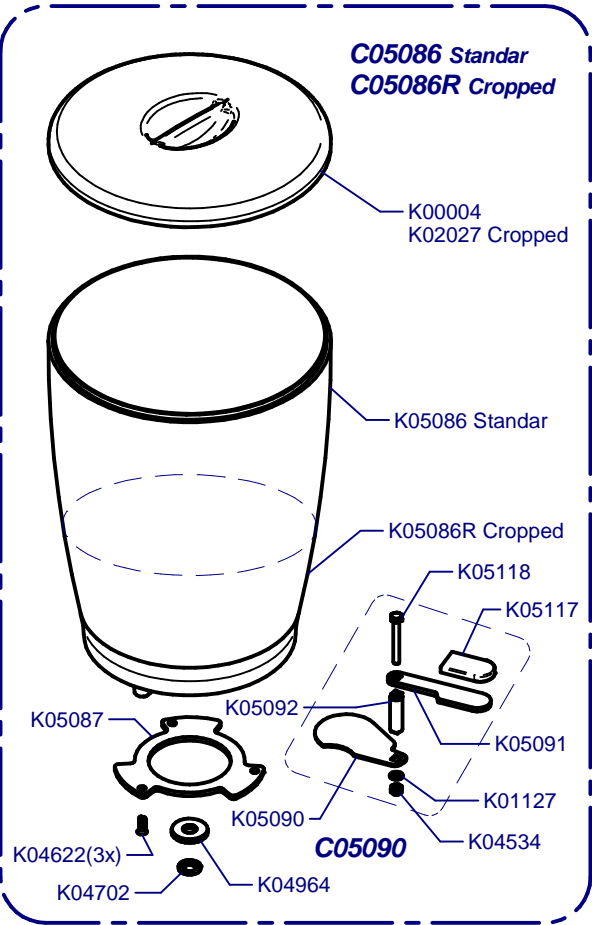

F8 Fresh On Demand

Updated 04/04/2017

K00133	K01330	K00424
CEE	CEE SGS	SUIZA
K03369	K00367	K00113
AUST	UK	USA

Tolva / Hopper

Horquilla / Fork

Cover / Cover

Regulador / Regulator

- C06004O** 1-2 50Hz Compak
- C06015O** 1-2 60Hz Compak
- C06004V** 1-2-3 50Hz Compak
- C06015V** 1-2-3 60Hz Compak

Molienda / Grind

C00605 Aluminium
C00610 Brass
C00605N Niquel

K03812C Standard
K03412C White
K01483C Red Speed

C00600

K06698	220-240V
K06697	100-110V

C00631
= C00605 + C00600 Alum
C00630
= C0610 + C00600 Bras
C00631N
= C0605N + C00600 Ni

Placa Base / Mother Board

(A)	K04572	220-240V
	K06799	100-110V

C00500 (220-240V)
C00505 (100-110V)

Prensa Regurable / Adjustable Tamper

C06756 Ø53 Right
C06757 Ø53 Left
C06758 Ø54 Right
C06759 Ø54 Left
C06760 Ø57 Right
C06761 Ø57 Left