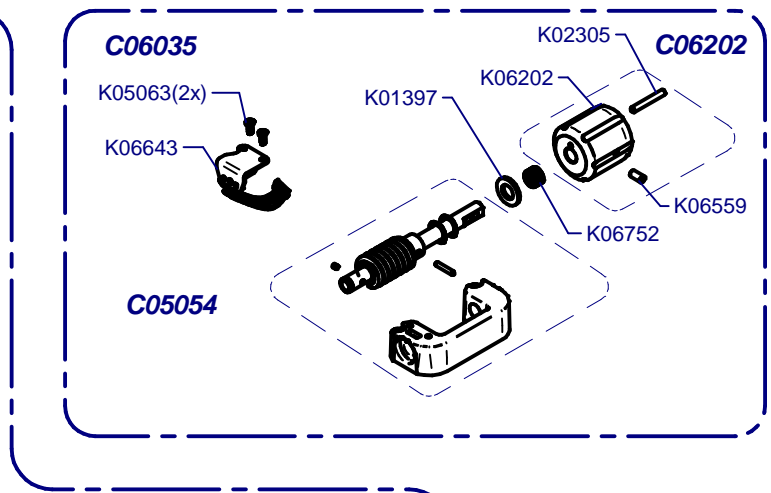

F8 Fresh On Demand

Updated 04/04/2017

K00133	K01330	K00424
CEE	CEE SGS	SUIZA
K03369	K00367	K00113
AUST	UK	USA

Tolva / Hopper

Horquilla / Fork

Cover / Cover

Regulador / Regulator

- C06004O** 1-2 50Hz Compak
- C06015O** 1-2 60Hz Compak
- C06004V** 1-2-3 50Hz Compak
- C06015V** 1-2-3 60Hz Compak

Molienda / Grind

C00605 Aluminium
C00610 Brass
C00605N Niquel

K03812C Standard
K03412C White
K01483C Red Speed

C00600

K06698	220-240V
K06697	100-110V

C00631
= C00605 + C00600 Alum
C00630
= C0610 + C00600 Bras
C00631N
= C0605N + C00600 Ni

Placa Base / Mother Board

(A)	K04572	220-240V
	K06799	100-110V

C00500 (220-240V)
C00505 (100-110V)

Prensa Regurable / Adjustable Tamper

C06756 Ø53 Right
C06757 Ø53 Left
C06758 Ø54 Right
C06759 Ø54 Left
C06760 Ø57 Right
C06761 Ø57 Left