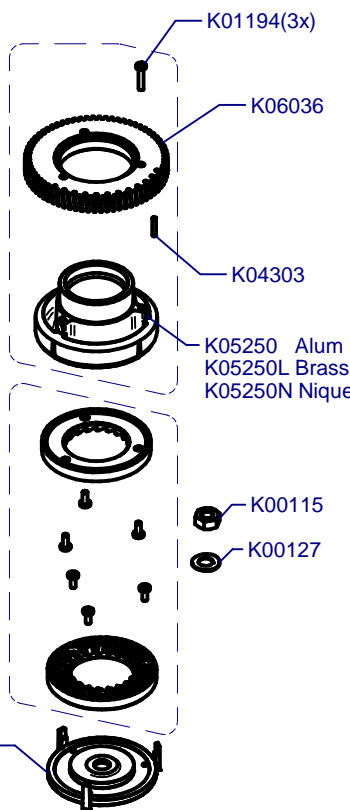

F8 Fresh On Demand

Updated 04/04/2017

K00133	K01330	K00424
CEE	CEE SGS	SUIZA
K03369	K00367	K00113
AUST	UK	USA

Tolva / Hopper

Horquilla / Fork

Cover / Cover

Regulador / Regulator

- C06004O** 1-2 50Hz Compak
- C06015O** 1-2 60Hz Compak
- C06004V** 1-2-3 50Hz Compak
- C06015V** 1-2-3 60Hz Compak

Molienda / Grind

C00605 Aluminium
C00610 Brass
C00605N Niquel

K03812C Standard
K03412C White
K01483C Red Speed

C00600

K06698	220-240V
K06697	100-110V

C00631
= C00605 + C00600 Alum
C00630
= C0610 + C00600 Bras
C00631N
= C0605N + C00600 Ni

Placa Base / Mother Board

(A)	K04572	220-240V
	K06799	100-110V

C00500 (220-240V)
C00505 (100-110V)

Prensa Regurable / Adjustable Tamper

C06756 Ø53 Right
C06757 Ø53 Left
C06758 Ø54 Right
C06759 Ø54 Left
C06760 Ø57 Right
C06761 Ø57 Left