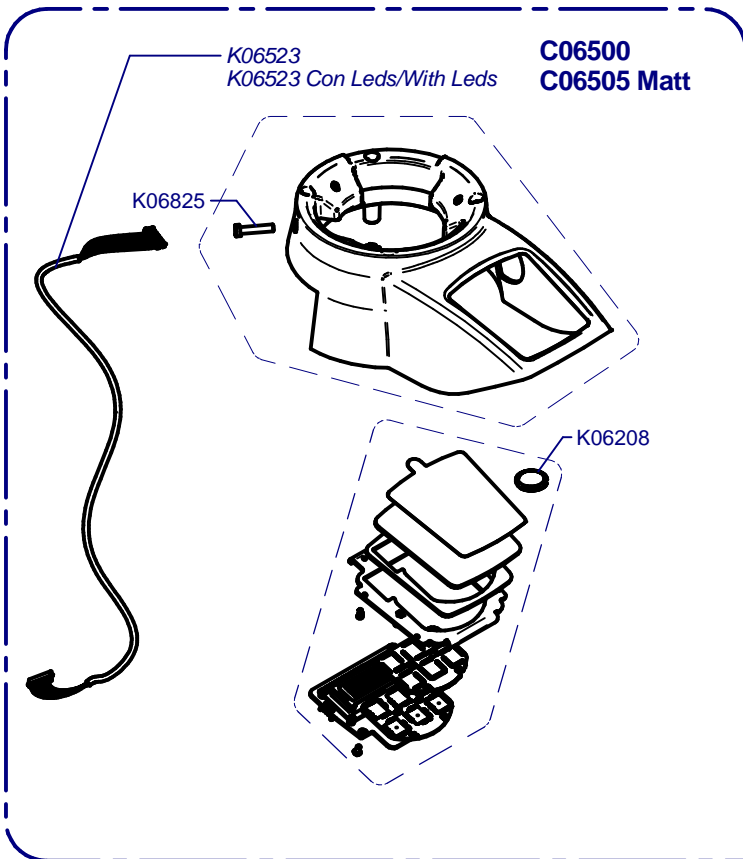

F8 Fresh On Demand

Updated 04/04/2017

K00133	K01330	K00424
CEE	CEE SGS	SUIZA
K03369	K00367	K00113
AUST	UK	USA

Tolva / Hopper

Horquilla / Fork

Cover / Cover

Regulador / Regulator

- C06004O** 1-2 50Hz Compak
- C06015O** 1-2 60Hz Compak
- C06004V** 1-2-3 50Hz Compak
- C06015V** 1-2-3 60Hz Compak

Molienda / Grind

C00605 Aluminium
C00610 Brass
C00605N Niquel

K03812C Standard
K03412C White
K01483C Red Speed

C00600

K06698	220-240V
K06697	100-110V

C00631
= C00605 + C00600 Alum
C00630
= C0610 + C00600 Bras
C00631N
= C0605N + C00600 Ni

Placa Base / Mother Board

(A)	K04572	220-240V
	K06799	100-110V

C00500 (220-240V)
C00505 (100-110V)

Prensa Regurable / Adjustable Tamper

C06756 Ø53 Right
C06757 Ø53 Left
C06758 Ø54 Right
C06759 Ø54 Left
C06760 Ø57 Right
C06761 Ø57 Left