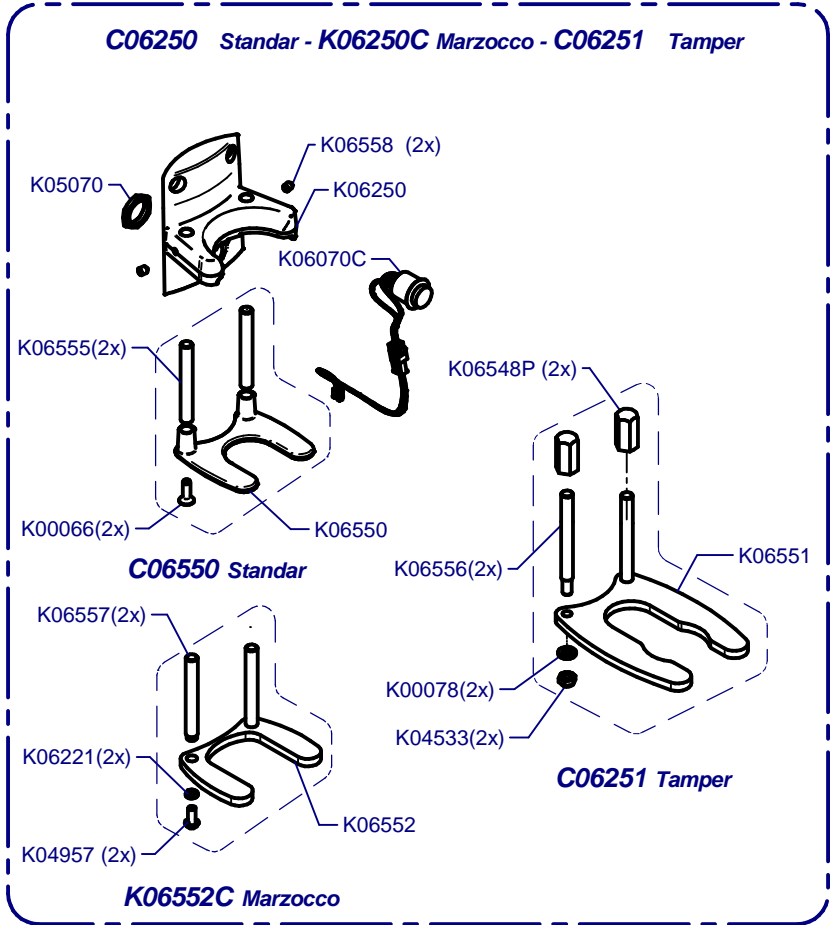

F8 Fresh On Demand

Updated 04/04/2017

K00133	K01330	K00424
CEE	CEE SGS	SUIZA
K03369	K00367	K00113
AUST	UK	USA

Tolva / Hopper

Horquilla / Fork

Cover / Cover

Regulador / Regulator

- C06004O** 1-2 50Hz Compak
- C06015O** 1-2 60Hz Compak
- C06004V** 1-2-3 50Hz Compak
- C06015V** 1-2-3 60Hz Compak

Molienda / Grind

C00605 Aluminium
C00610 Brass
C00605N Niquel

K03812C Standard
K03412C White
K01483C Red Speed

C00600

K06698	220-240V
K06697	100-110V

C00631
= C00605 + C00600 Alum
C00630
= C0610 + C00600 Bras
C00631N
= C0605N + C00600 Ni

Placa Base / Mother Board

(A)	K04572	220-240V
	K06799	100-110V

C00500 (220-240V)
C00505 (100-110V)

Prensa Regurable / Adjustable Tamper

C06756 Ø53 Right
C06757 Ø53 Left
C06758 Ø54 Right
C06759 Ø54 Left
C06760 Ø57 Right
C06761 Ø57 Left