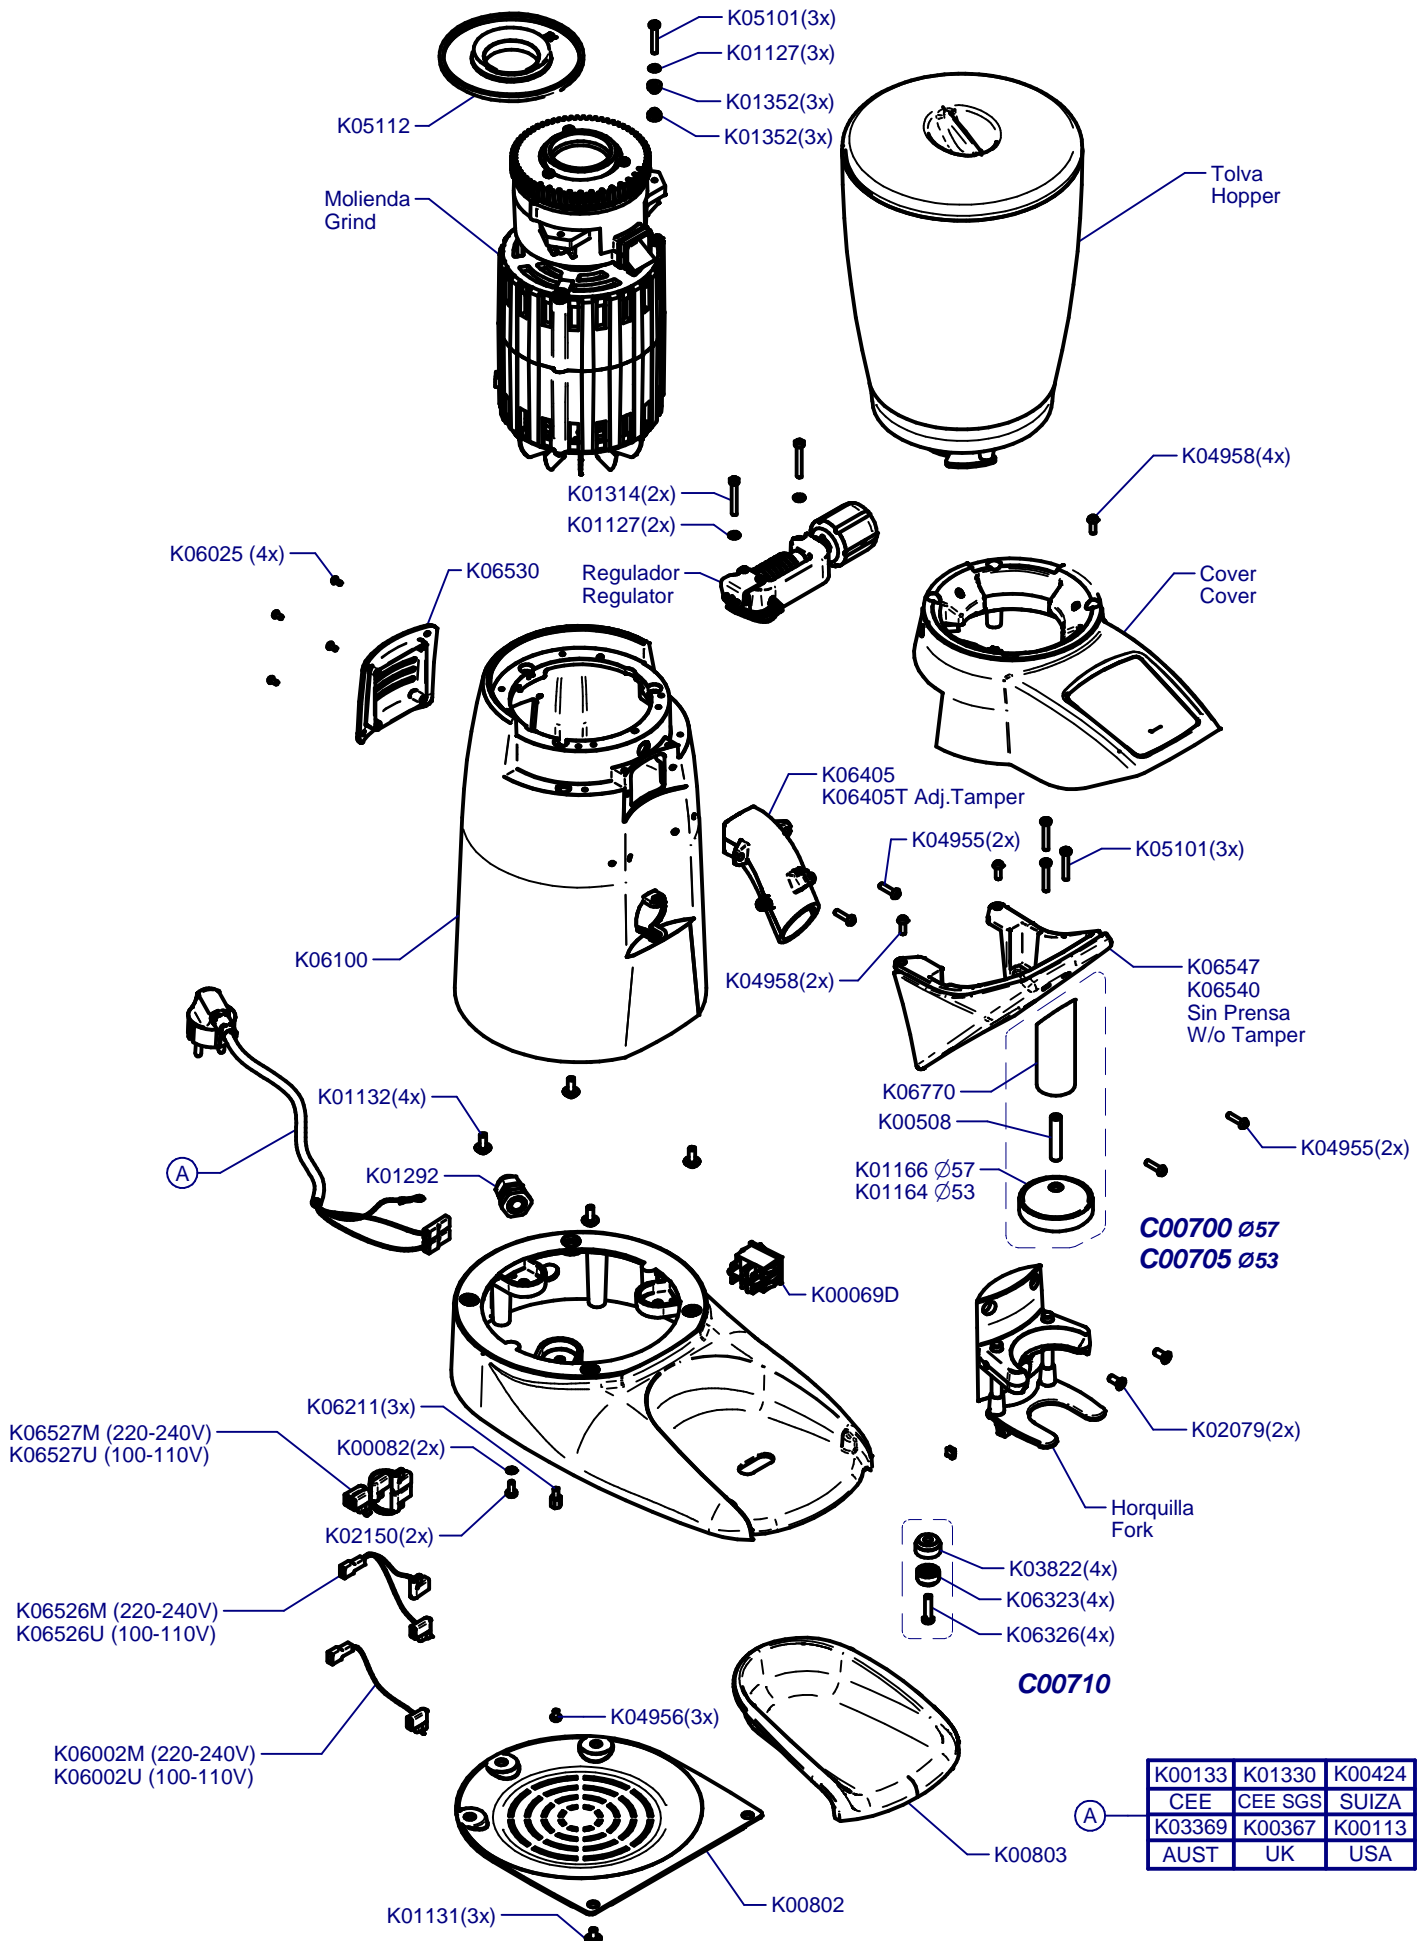

F8 Fresh On Demand

Updated 04/04/2017

K00133	K01330	K00424
CEE	CEE SGS	SUIZA
K03369	K00367	K00113
AUST	UK	USA

Tolva / Hopper

Horquilla / Fork

Cover / Cover

Regulador / Regulator

- C06004O** 1-2 50Hz Compak
- C06015O** 1-2 60Hz Compak
- C06004V** 1-2-3 50Hz Compak
- C06015V** 1-2-3 60Hz Compak

Molienda / Grind

C00605 Aluminium
C00610 Brass
C00605N Niquel

K03812C Standard
K03412C White
K01483C Red Speed

C00600

K06698	220-240V
K06697	100-110V

C00631
= C00605 + C00600 Alum
C00630
= C0610 + C00600 Bras
C00631N
= C0605N + C00600 Ni

Placa Base / Mother Board

(A)	K04572	220-240V
	K06799	100-110V

C00500 (220-240V)
C00505 (100-110V)

Prensa Regurable / Adjustable Tamper

C06756 Ø53 Right
C06757 Ø53 Left
C06758 Ø54 Right
C06759 Ø54 Left
C06760 Ø57 Right
C06761 Ø57 Left