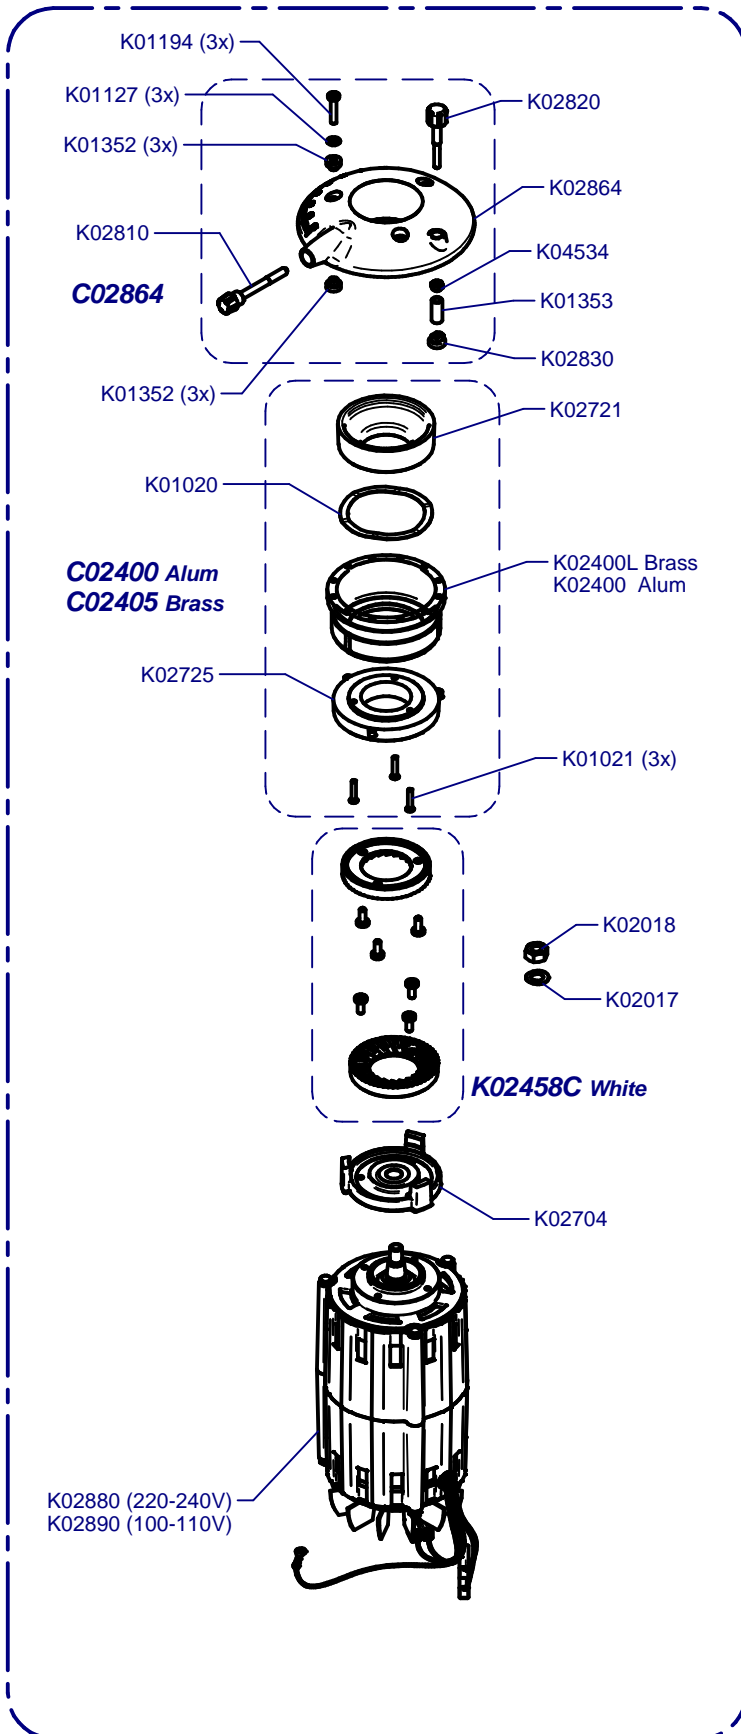

E5 Essential On Demand

Updated 19/04/2017

A	K01330	K00424
	CEE GS	CH
	K03369	K00367 K00113
	AUST	UK USA

Tolva Café / Coffee Hopper

Horquilla / Fork

Cover / Cover

Molienda / Grind

Placa Base / Mother Board