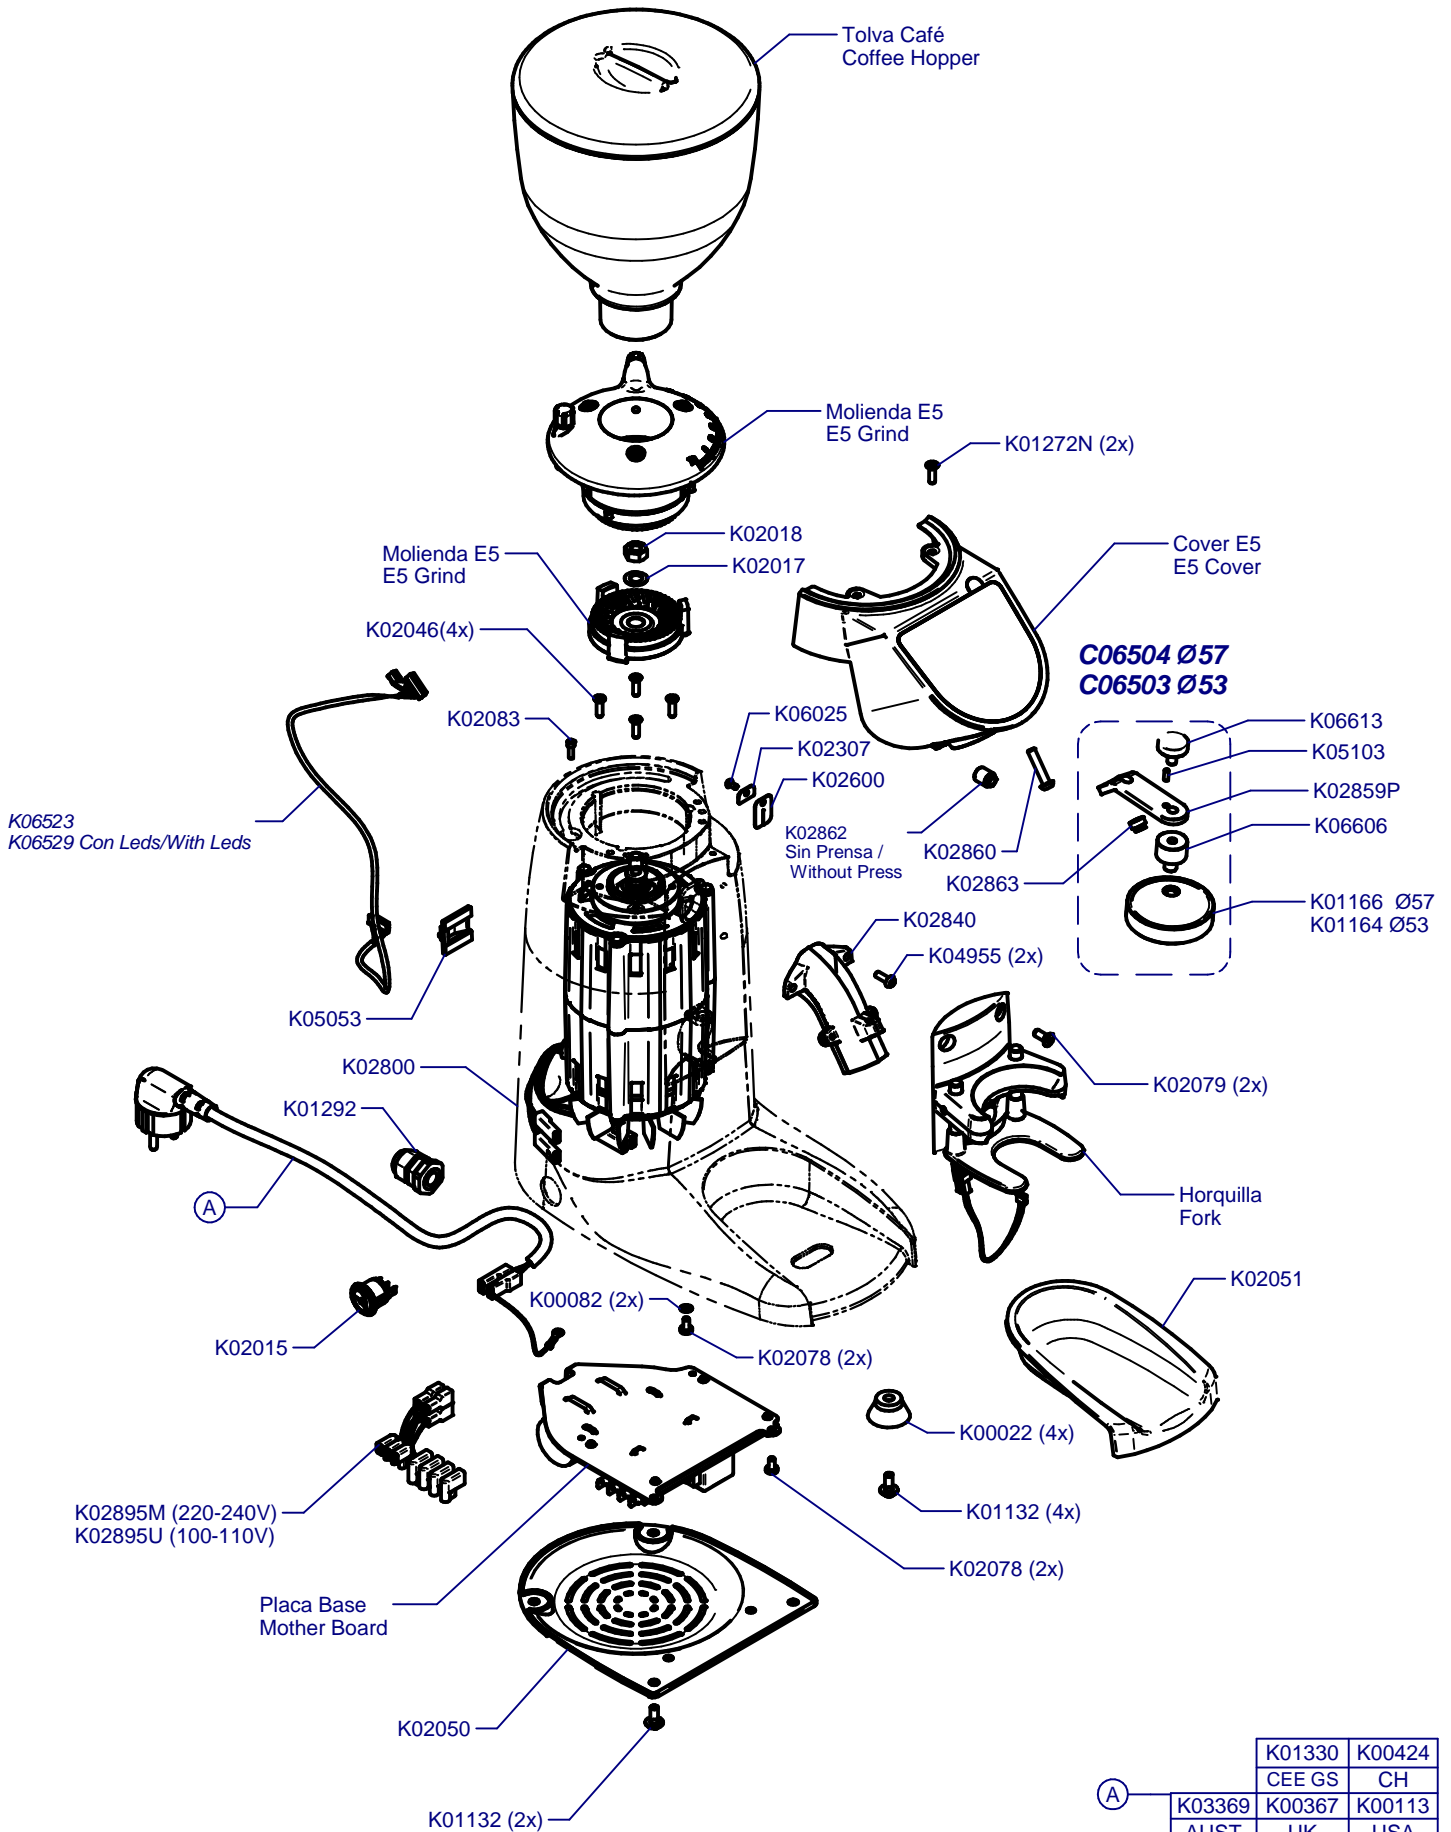

E5 Essential On Demand

Updated 19/04/2017

A	K01330	K00424
	CEE GS	CH
	K03369	K00367 K00113
	AUST	UK USA

Tolva Café / Coffee Hopper

Horquilla / Fork

Cover / Cover

Molienda / Grind

Placa Base / Mother Board