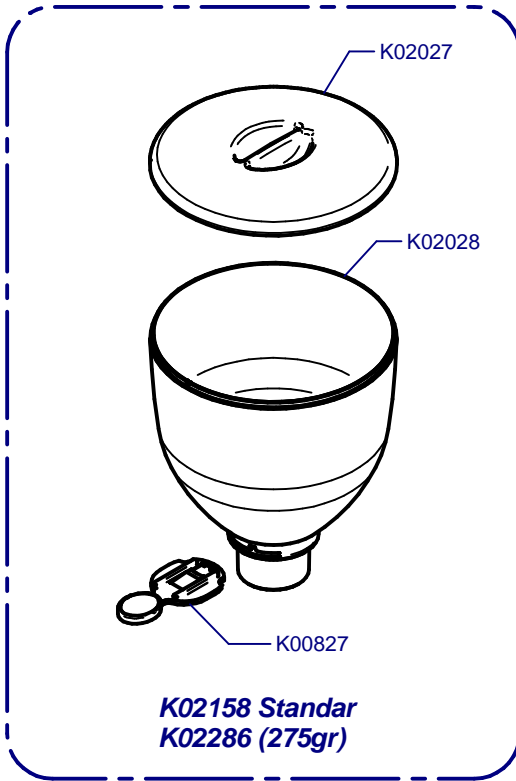

E5 Essential On Demand

Updated 19/04/2017

A	K01330	K00424
	CEE GS	CH
	K03369	K00367 K00113
	AUST	UK USA

Tolva Café / Coffee Hopper

Horquilla / Fork

Cover / Cover

Molienda / Grind

Placa Base / Mother Board