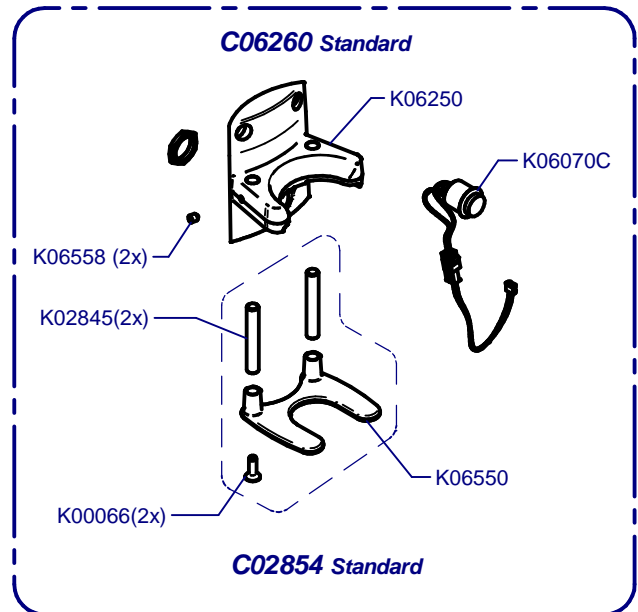

E5 Essential On Demand

Updated 19/04/2017

A	K01330	K00424
	CEE GS	CH
	K03369	K00367 K00113
	AUST	UK USA

Tolva Café / Coffee Hopper

Horquilla / Fork

Cover / Cover

Molienda / Grind

Placa Base / Mother Board