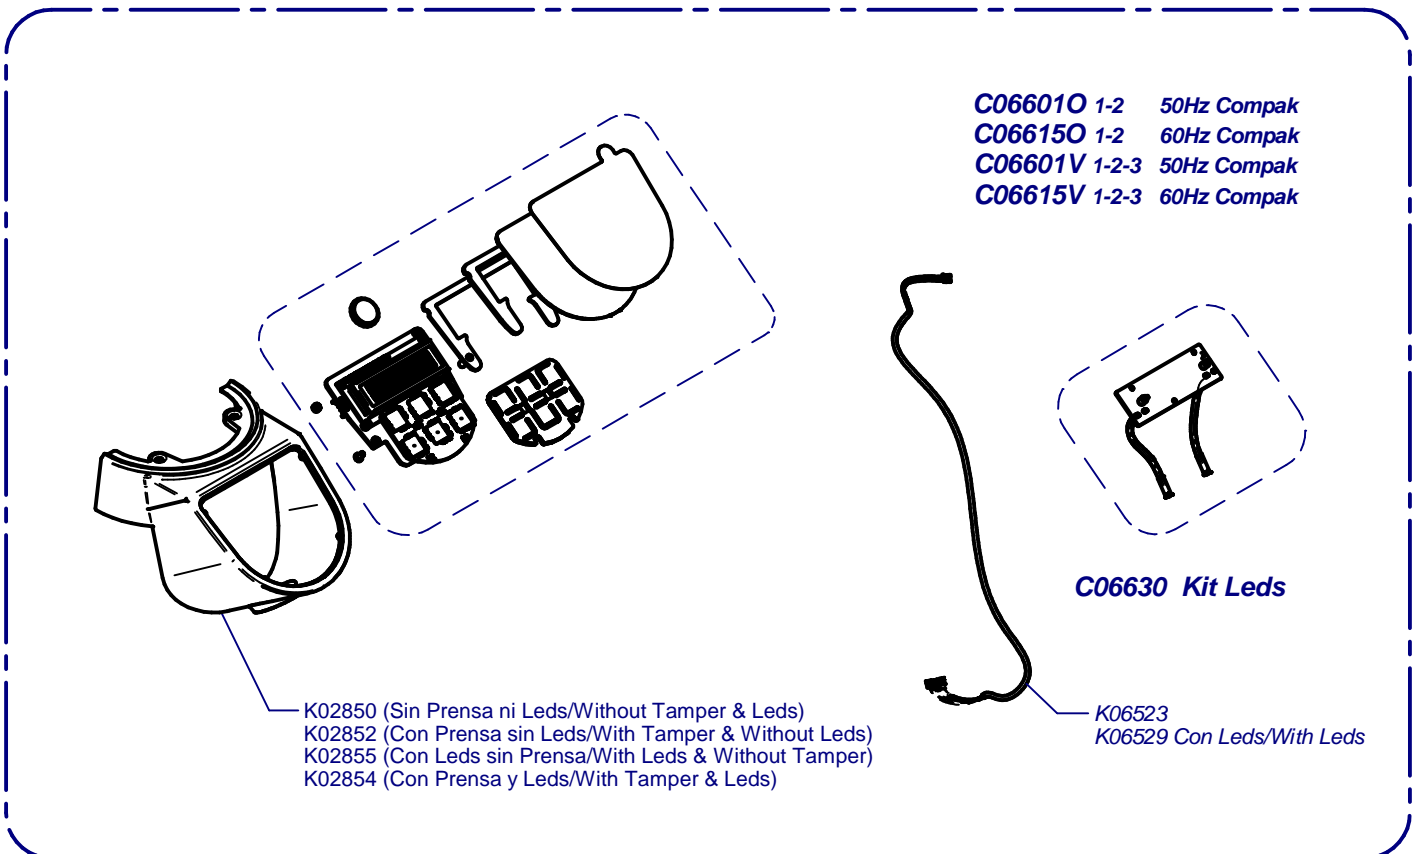

E5 Essential On Demand

Updated 19/04/2017

A	K01330	K00424
	CEE GS	CH
	K03369	K00367 K00113
	AUST	UK USA

Tolva Café / Coffee Hopper

Horquilla / Fork

Cover / Cover

Molienda / Grind

Placa Base / Mother Board